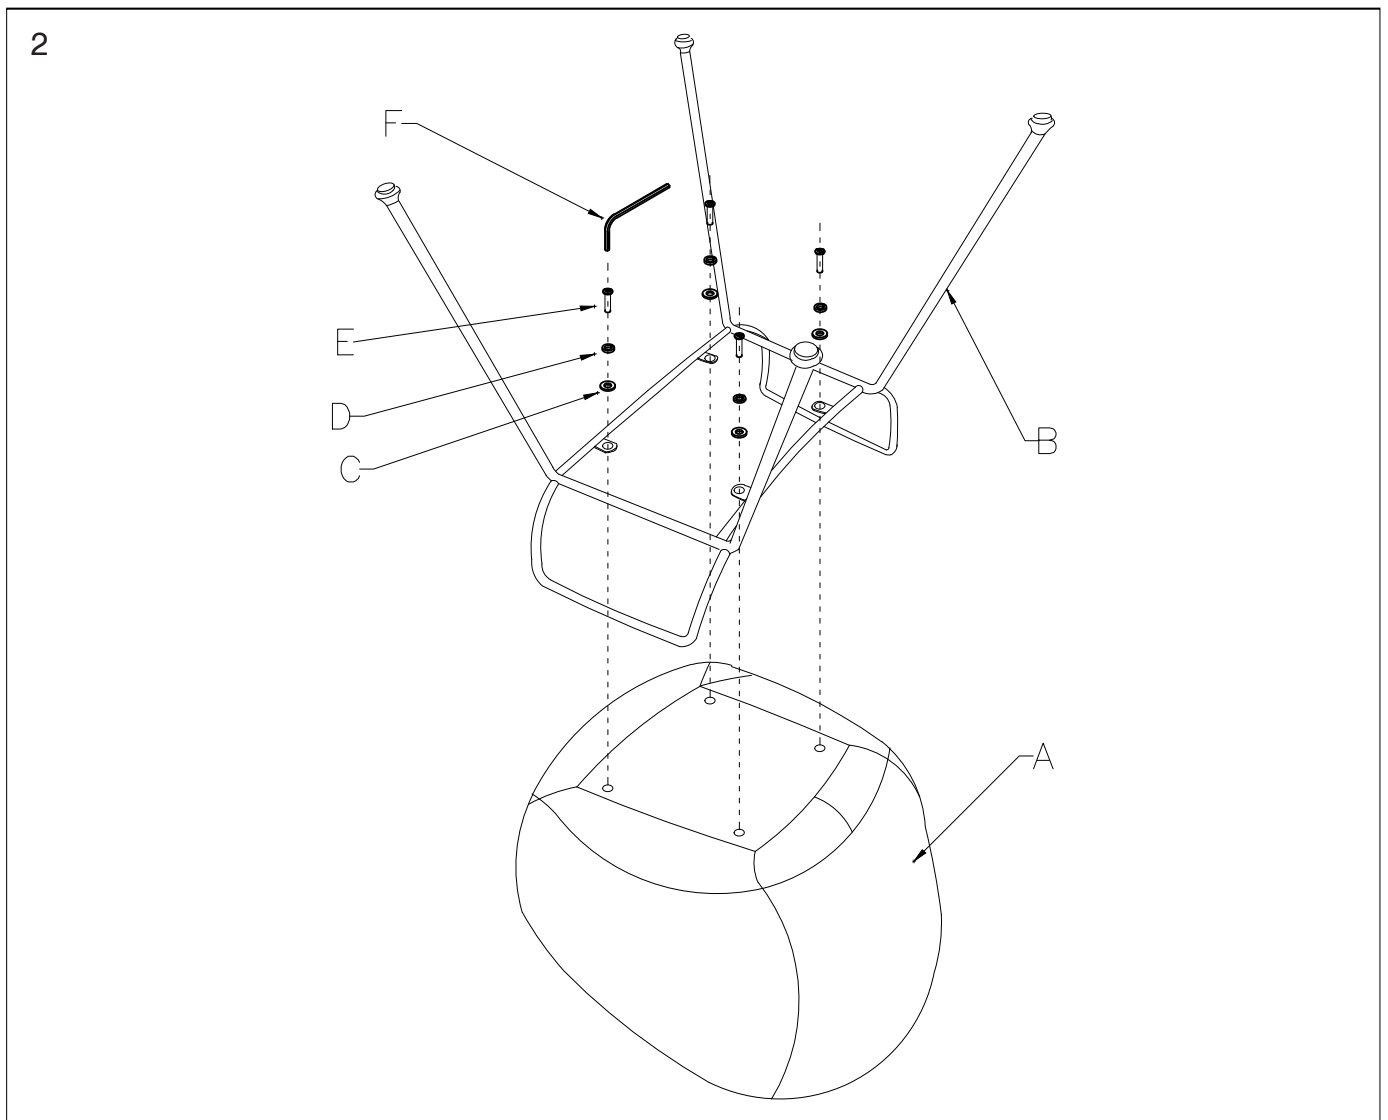

ASSEMBLY INSTRUCTIONS

Please read the instructions carefully for correct and safe assembly.

CAUTION : DO NOT TIGHTEN SCREWS COMPLETELY UNTIL ALL THE SCREWS ARE FIXED IN THE CORRECT POSITION

**Thank you for
purchasing this
Zuiver product.**