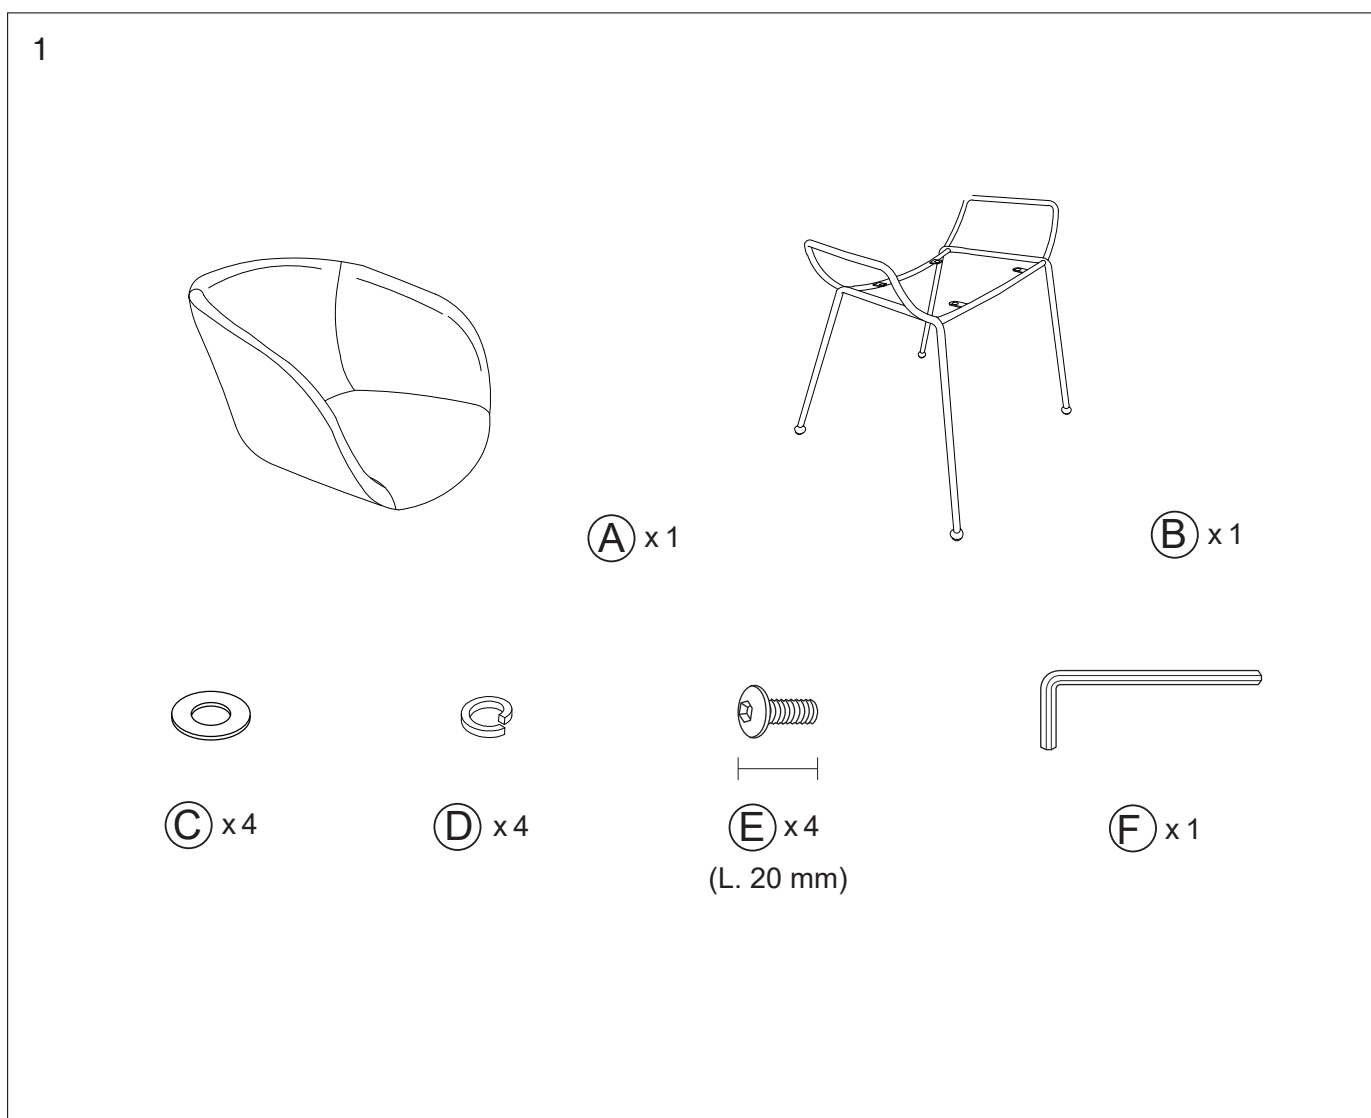

zuiver^o

Name product ARMCHAIR FESTON
Article number 1001944 ,1001945

ASSEMBLY INSTRUCTIONS

Please read the instructions carefully for correct and safe assembly.

CAUTION : DO NOT TIGHTEN SCREWS COMPLETELY UNTIL ALL THE SCREWS ARE FIXED IN THE CORRECT POSITION

**Thank you for
purchasing this
Zuiver product.**

ASSEMBLY INSTRUCTIONS

Please read the instructions carefully for correct and safe assembly.
CAUTION : DO NOT TIGHTEN SCREWS COMPLETELY UNTIL ALL THE SCREWS ARE FIXED IN THE CORRECT POSITION