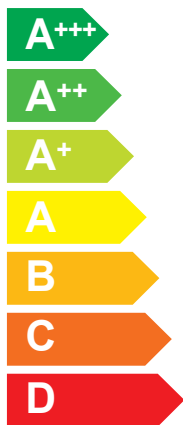

ENERG
енергия · ενεργεια

3301893

ARISTON

NIMBUS COMPACT 50 S 2Z NET R32

A++

A+

Two icons showing sound power levels: a speaker inside a house icon with the value **43 dB**, and a speaker outside a house icon with the value **54 dB**.

Legend for power consumption levels on the map of Europe, shown as colored squares: dark blue for **08 kW**, medium blue for **06 kW**, and light blue for **03 kW**.