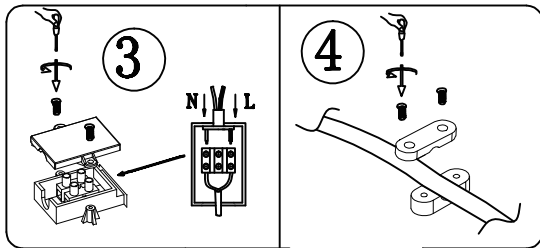

INSTRUCTION MANUAL

Steve CL 30 White Square 102745

Ceiling lamp
incl. LED QL7001060
2200lm Module
1000lm Lamp
15.5W LED Module
18W Lamp
220-240V~50Hz
2700K
CRI > 80
30000 h
15000 ON/OFF

Overall Sizes:

102745