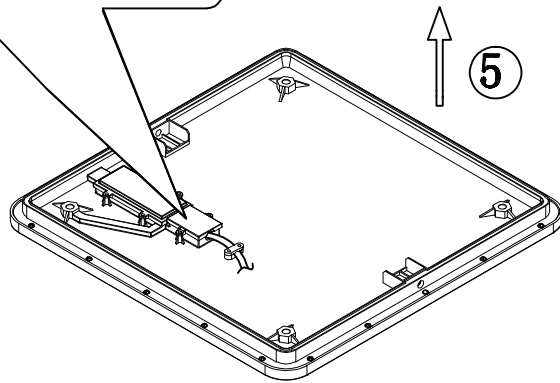

INSTRUCTION MANUAL

Steve CL 30 White Square 102745

Ceiling lamp
incl. LED QL7001060
2200lm Module
1000lm Lamp
15.5W LED Module
18W Lamp
220-240V~50Hz
2700K
CRI > 80
30000 h
15000 ON/OFF

Overall Sizes:

102745