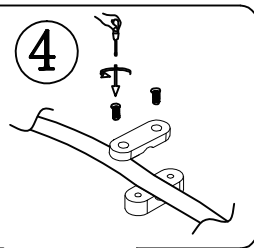

INSTRUCTION MANUAL

Steve CL 30 White Square 102745

Ceiling lamp
incl. LED QL7001060
2200lm Module
1000lm Lamp
15.5W LED Module
18W Lamp
220-240V~50Hz
2700K
CRI > 80
30000 h
15000 ON/OFF

Overall Sizes:

102745