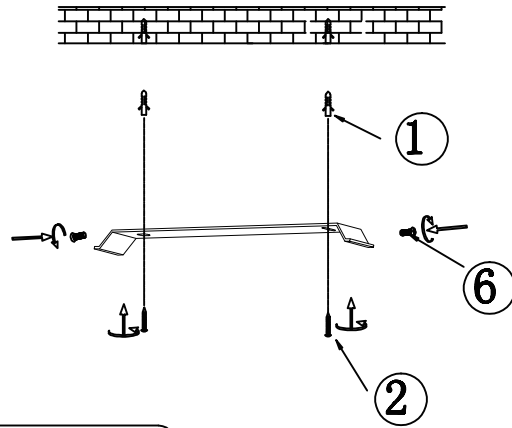

INSTRUCTION MANUAL

Steve CL 30 White Square 102745

Ceiling lamp
incl. LED QL7001060
2200lm Module
1000lm Lamp
15.5W LED Module
18W Lamp
220-240V~50Hz
2700K
CRI > 80
30000 h
15000 ON/OFF

Overall Sizes:

102745