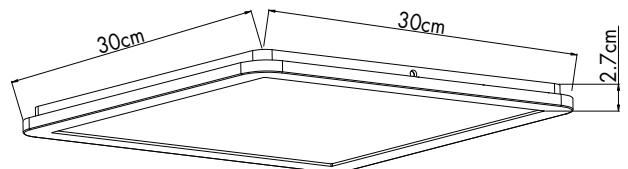

INSTRUCTION MANUAL

Steve CL 30 White Square 102745

Ceiling lamp
incl. LED QL7001060
2200lm Module
1000lm Lamp
15.5W LED Module
18W Lamp
220-240V~50Hz
2700K
CRI > 80
30000 h
15000 ON/OFF

Overall Sizes:

102745