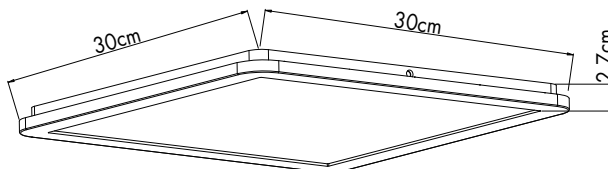

102745

15.5W LED

incl. LED Board: QL7001060

220-240V~50Hz

(DE) Dieses Produkt enthält eine Lichtquelle der Energieeffizienzklasse E (EN) This product contains a light source of energy efficiency class E (FR) Ce produit comprend une source de lumière de classe d'efficacité énergétique E (NL) Dit product bevat een lichtbron van energie-efficiëntieklasse E (PL) Produkt ten zawiera źródło światła o klasie efektywności energetycznej E (NO) Dette produktet inneholder en lyskilde i energieeffektivitetsklasse E (DK) Dette produkt indeholder en lyskilde af energieeffektklasse E (SE) Denna produkt innehåller en ljuskälla i energieffektivitetsklass E (FI) Tämä tuote sisältää energiatehokkuusluokan E valonlähteen (IT) Questo prodotto contiene una sorgente luminosa della classe di efficienza energetica E (ES) Este producto contiene una fuente de luz de la clase de eficiencia energética E (CZ) Tento výrobek obsahuje světelný zdroj třídy energetické účinnosti E (PT) Este produto contém uma fonte de luz da classe de eficiência energética E (GR) Αυτό το προϊόν περιέχει μια φωτεινή πηγή ενεργειακής απόδοσης κλάσης E (SK) Tento výrobok obsahuje zdroj svetla triedy energetickej efektivity E	QR	EAN
		871888111716

	(DE) Durch einen Fachmann austauschbare Lichtquelle (nur LED) (EN) Replaceable (LED only) light source by a professional. (FR) Source de lumière remplaçable (LED uniquement) par un professionnel. (NL) Lichtbron (alleen led) te vervangen door een professional. (PL) Wymienne (tylko LED) źródło światła wykonane przez profesjonalistę. (NO) Utskiftbar (kun LED) lyskilde av en profesjonell. (DK) Udskiftelig lyskilde (kun LED), udskiftes af en elektriker. (SE) Ljuskälla (endast LED) utbytbar genom fackman. (FI) Ammattilainen voi vaihtaa vaihdettavan (vain LED) valonlähteen. (IT) Sorgente luminosa (solo LED) sostituibile da un professionista. (ES) Fuente de luz (solo LED) sustituible por un profesional. (CZ) Vyměnitelný (pouze LED) světelný zdroj odborníkem. (PT) Luz LED (apenas LED) substituível por um profissional. (GR) Η πηγή φωτός (μόνο LED) να αντικαθίσταται από επαγγελματία. (SK) Zdroj svetla (iba LED) vymeniteľný prostredníctvom odborníka.