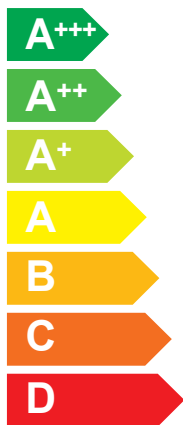

# ENERG

енергия · ενεργεια

3301859

ARISTON

NIMBUS COMPACT 80 M 2Z NET R32

**A++**

**A+**

Two icons showing sound power levels: a speaker inside a house icon labeled **42 dB**, and a speaker outside a house icon labeled **57 dB**. In the background, a map of Europe is shown with different regions shaded in various shades of blue.