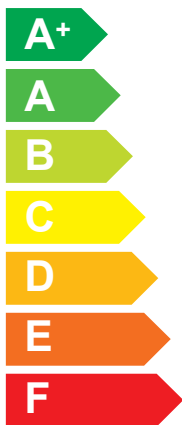

# ENERG

енергия · ενεργεια

3301859

ARISTON

NIMBUS COMPACT 80 M 2Z NET R32

**A++**

**A+**

Two icons showing sound power levels: a speaker inside a house icon labeled **42 dB**, and a speaker outside a house icon labeled **57 dB**. In the background, a map of Europe is shown with different regions shaded in various shades of blue.