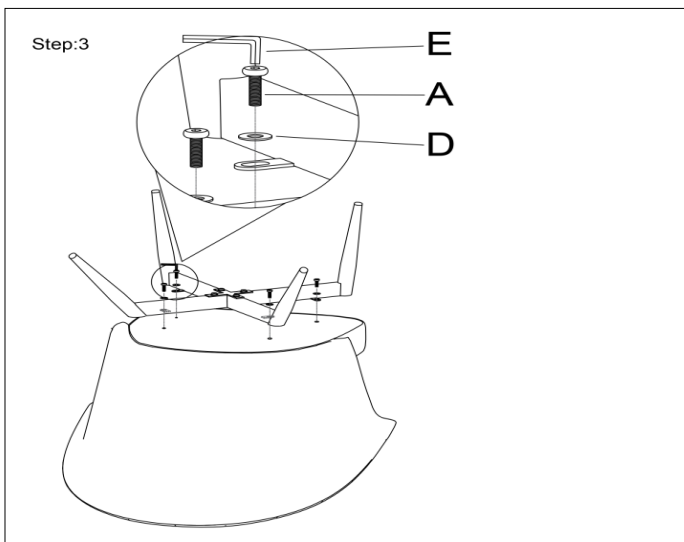

ASSEMBLY INSTRUCTIONS

Please read the instructions carefully for correct and safe assembly.

Lounge Chair Georgia
Soft Brown

Name product
Article number

1001595

A		M6*16mm	x4
B		M6*20mm	x4
C			x1
D			x8

**Thank you for
purchasing this
Dutchbone product.**