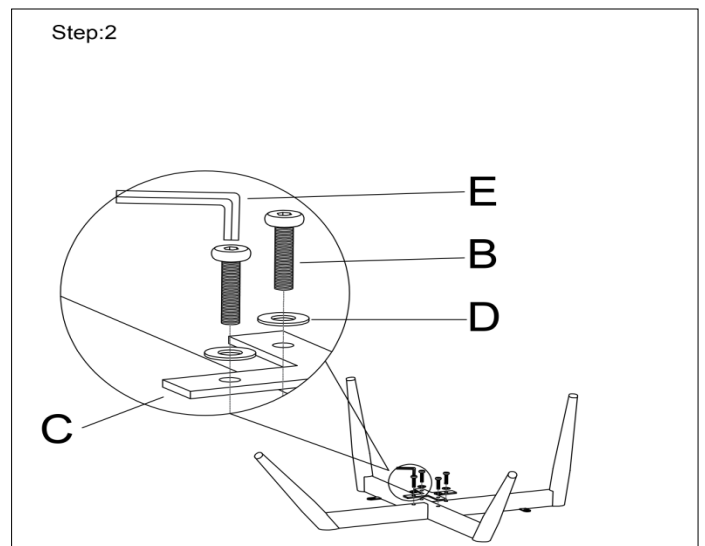

ASSEMBLY INSTRUCTIONS

Please read the instructions carefully for correct and safe assembly.

Lounge Chair Georgia
Soft Brown

Name product
Article number

1001595

A		M6*16mm	x4
B		M6*20mm	x4
C			x1
D			x8

**Thank you for
purchasing this
Dutchbone product.**