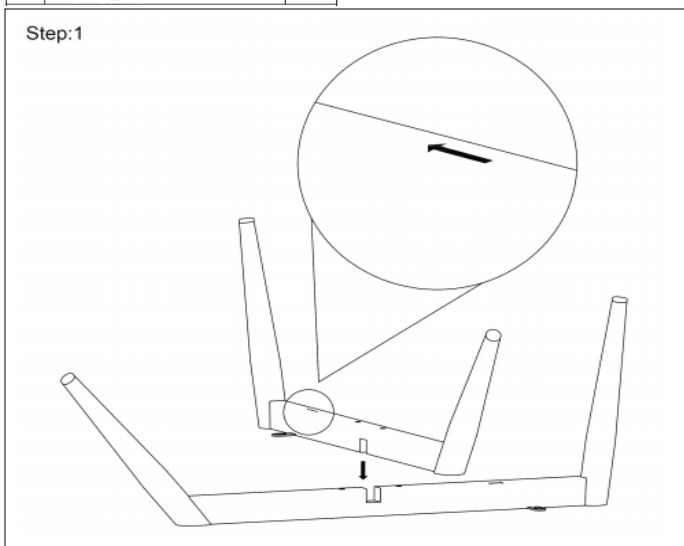

ASSEMBLY INSTRUCTIONS

Please read the instructions carefully for correct and safe assembly.

Lounge Chair Georgia
Soft Brown

Name product
Article number

1001595

A		M6*16mm	x4
B		M6*20mm	x4
C			x1
D			x8

**Thank you for
purchasing this
Dutchbone product.**