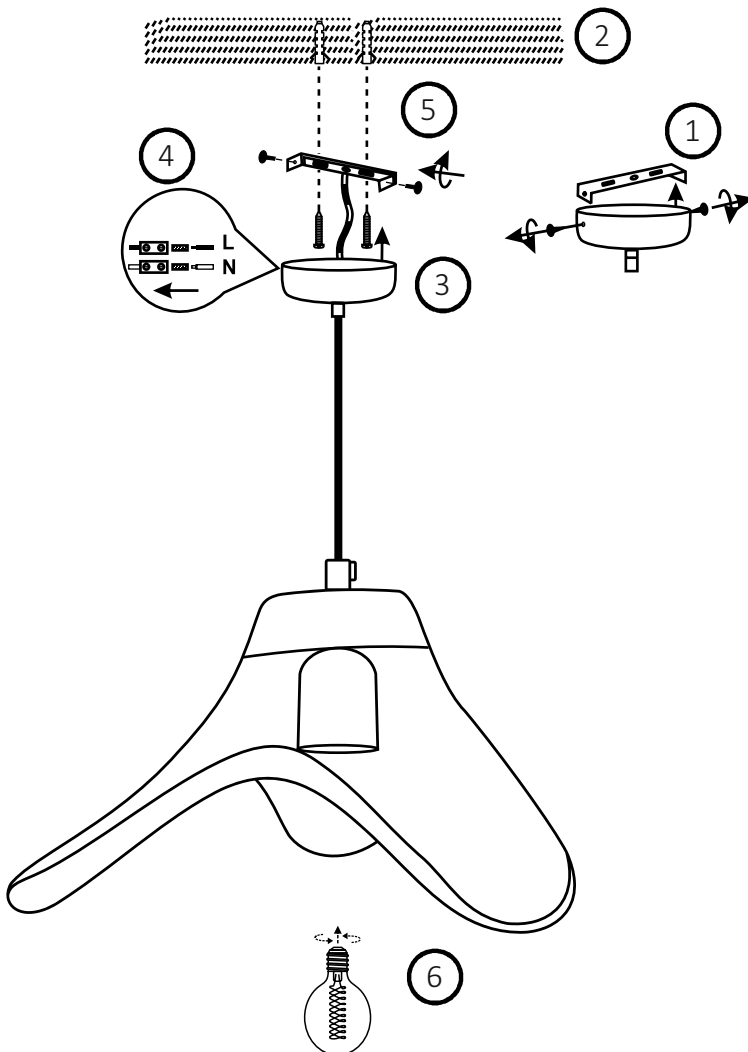

ASSEMBLY INSTRUCTIONS

Please read the instructions carefully for correct and safe assembly.

Name product
Article number

Pendant Lamp Gable
1001197

**Thank you for
purchasing this
Dutchbone product.**