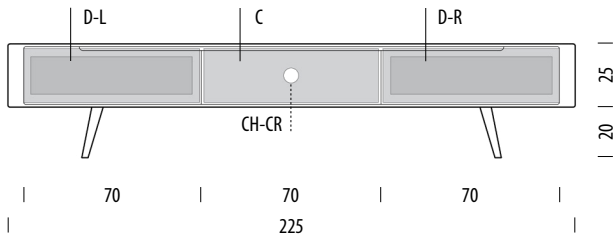

Ena lowboard 225 x 42

Body Solid oak, Fronts MDF

Basic info

Design Salih Teskeredžić

Product size W: 225, D: 42, H: 45

Packaging W: 232, D: 46, H: 28

Volume 0,30 m³

Net weight 40 kg

Gross weight 44,4 kg

Item no. 154

Assembly 15 min / 2 persons

Internal storage	Width	Depth	Height
D-L	65	32	15
C	69	39	21
D-R	65	32	15
CH-RC	Ø6		

Selected options

Body

Oiled Oak
1015
White oil

Front panels