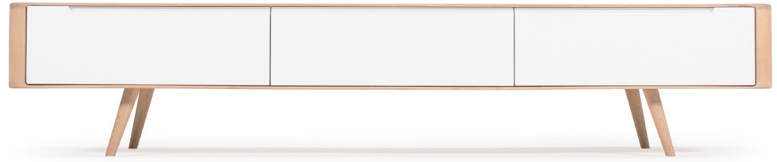

Ena lowboard 225 x 42

Body Solid oak, Fronts MDF

Basic info

Design Salih Teskeredžić

Product size W: 225, D: 42, H: 45

Packaging W: 232, D: 46, H: 28

Volume 0,30 m³

Net weight 40 kg

Gross weight 44,4 kg

Item no. 154

Assembly 15 min / 2 persons

Internal storage	Width	Depth	Height
D-L	65	32	15
C	69	39	21
D-R	65	32	15
CH-RC	Ø6		

Selected options

Body

Oiled Oak
1015
White oil

Front panels