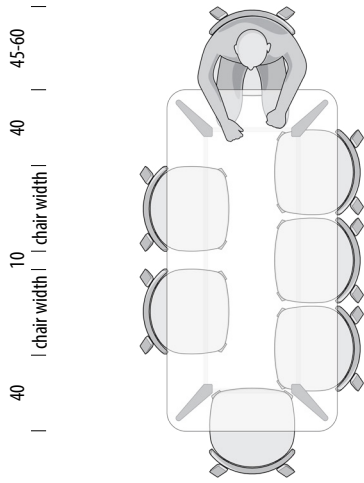

# Stafa table

Nora chair | W: 45, D: 47, H: 79

0cm 100 140 160 180 200 220 240

Scale: 1:40

Version: 7-1-2022

deepest chair fit  
6 chairs

max. seating places  
8 chairs