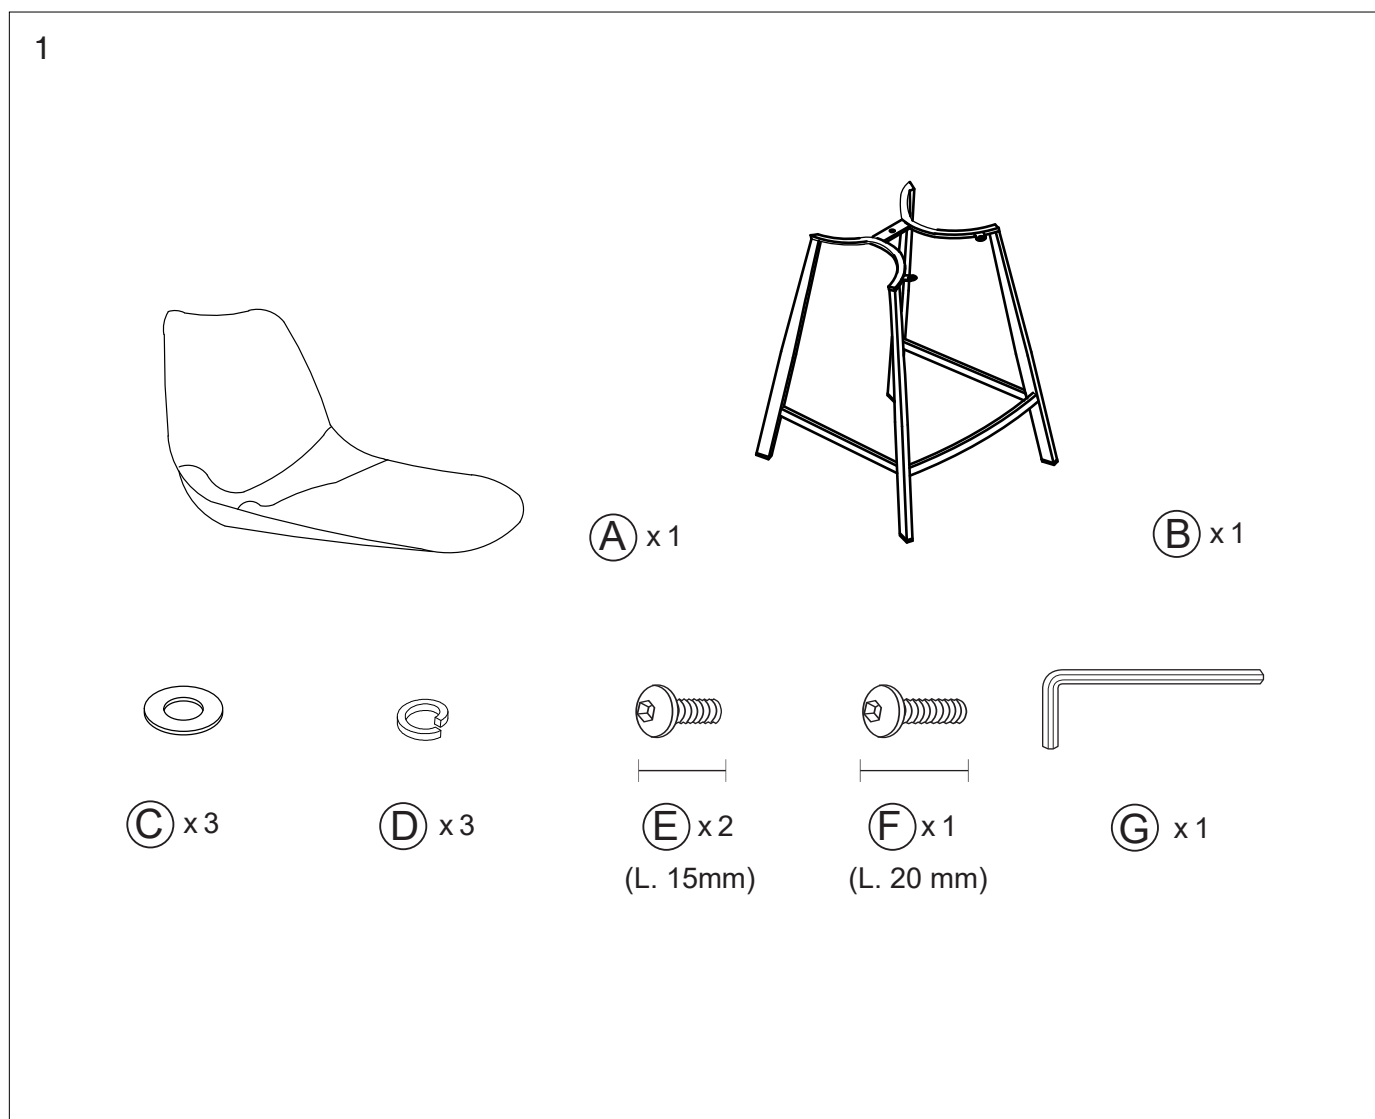

**DUTCH
BONE**

ASSEMBLY INSTRUCTIONS

Please read the instructions carefully for correct and safe assembly.

Name product
Article number

COUNTER STOOL FRANKY
1001933 1001934

**Thank you for
purchasing this
Dutchbone product.**

ASSEMBLY INSTRUCTIONS

Please read the instructions carefully for correct and safe assembly.

Name product
Article number

COUNTER STOOL FRANKY
1001933 1001934

**Thank you for
purchasing this
Dutchbone product.**

DUTCH BONE

ASSEMBLY INSTRUCTIONS

Please read the instructions carefully for correct and safe assembly.

Name product
Article number

COUNTER STOOL FRANKY
1001933 1001934

**Thank you for
purchasing this
Dutchbone product.**