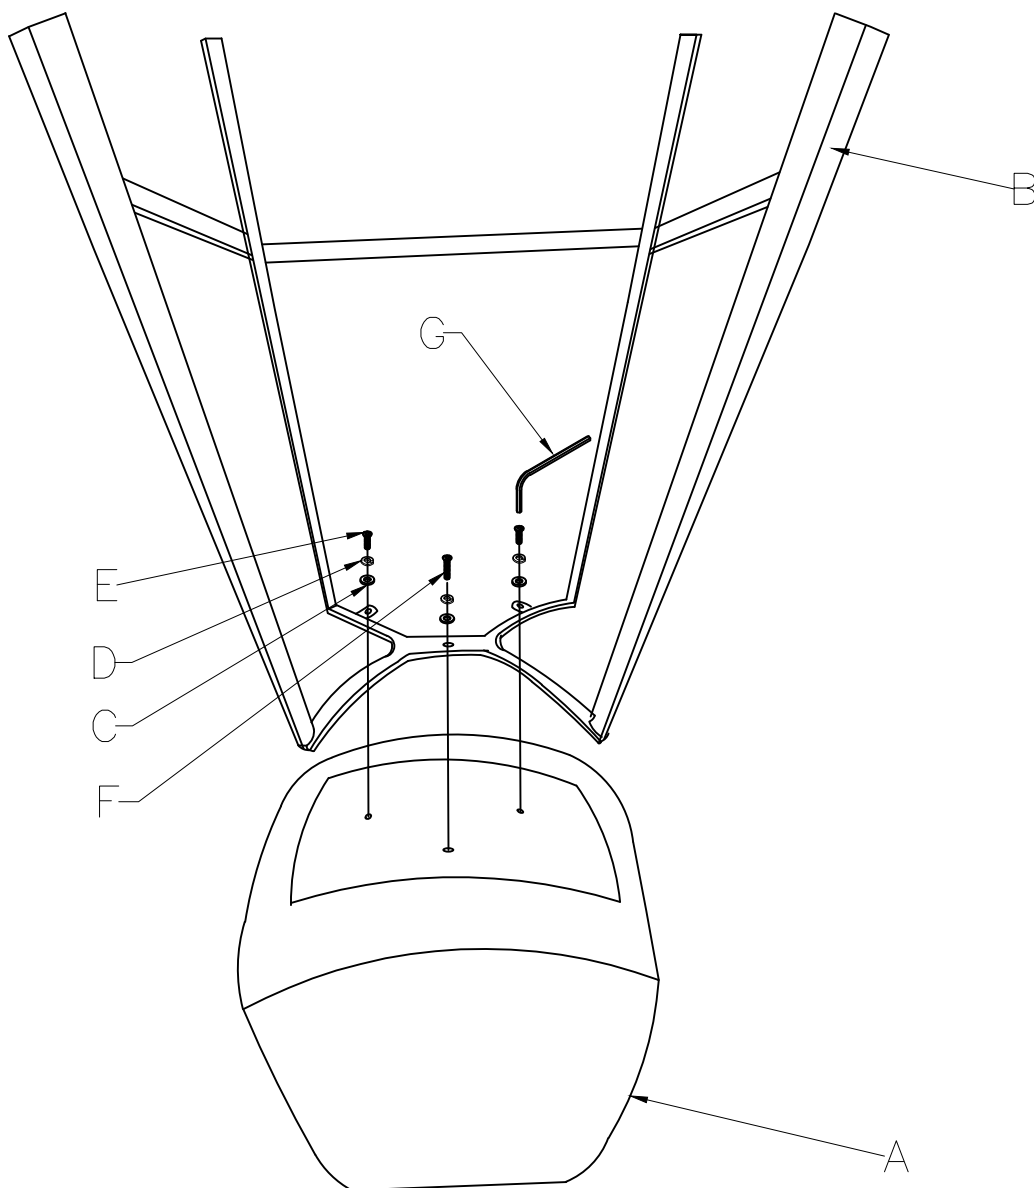

**DUTCH
BONE**

ASSEMBLY INSTRUCTIONS

Please read the instructions carefully for correct and safe assembly.

Name product
Article number

COUNTER STOOL FRANKY
1001933 1001934

**Thank you for
purchasing this
Dutchbone product.**

ASSEMBLY INSTRUCTIONS

Please read the instructions carefully for correct and safe assembly.

Name product
Article number

COUNTER STOOL FRANKY
1001933 1001934

**Thank you for
purchasing this
Dutchbone product.**

DUTCH BONE

ASSEMBLY INSTRUCTIONS

Please read the instructions carefully for correct and safe assembly.

Name product
Article number

COUNTER STOOL FRANKY
1001933 1001934

**Thank you for
purchasing this
Dutchbone product.**