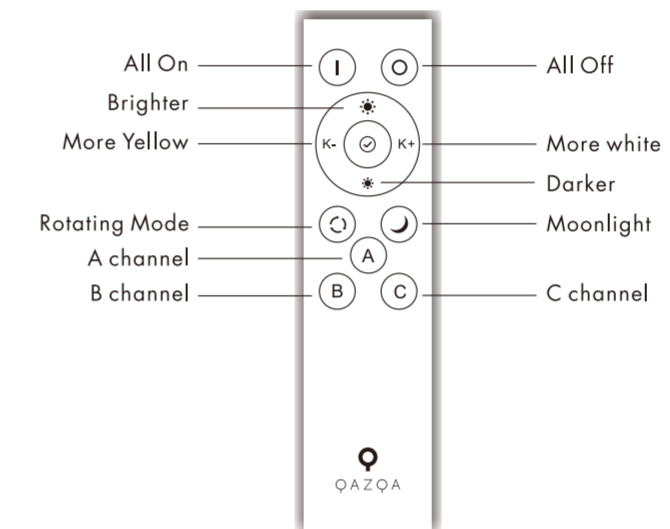

### TOOLS YOU WILL NEED

98386

This item contains unchangeable LED

6100	LM
90	W
2700-6500	K
>80	Ro
30000	H

QAZQA

WWW.QAZQA.COM

96796-96797-96798-96799-98386

ADJUSTABLE LED CIRCULAR LUMINAIRES

REMOTE CONTROL INSTRUCTIONS

CE

- Install 2 x AAA batteries (Not supplied) into the remote control.
- On & Off buttons turn the fitting on and Off.
- K- & K+ buttons allow you to adjust the colour temperature to your liking.
- The \* & \* buttons adjust the level of brightness (dimming function).
- The ⊙ button changes the colour temperature from warm to cool to a mix of both.
- The ⊙ button puts the light fitting into "Nightlight" mode.
- Channel "B" & "C" buttons can be used for controlling additional LED circular light fittings and each channel and light fitting would have to be "paired" as below.

Note: The Light Fitting & the Remote Control have been paired "A channel" at the factory. If the remote control is not working you may need to action the following pairing process.

- With the light fitting switched Off, long press Channel "A" on the remote control and wait for the LED on the remote control to remain a constant RED.
- With the Channel "A" button still pressed down switch on the light fitting. It should initially blink which indicates that the light fitting has been successfully paired.

### Specification

Mode	CS-RG12KW1
Color	White
Wireless Technology	5.8G wireless communication
Control distance	30m
Moonlight Mode	Yes
Group Control	Yes
Rotating Mode	Yes
Power	A pair of AAA batteries
Size	150*38.5*12mm
Weight	35g