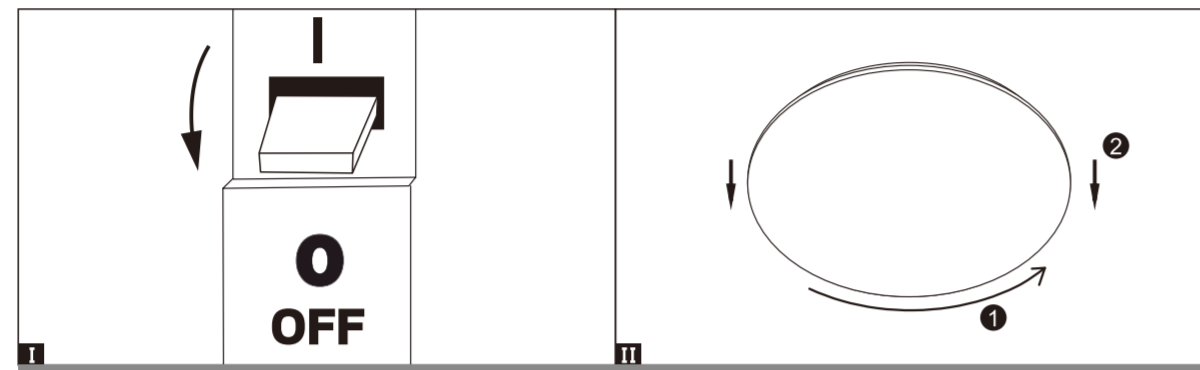

# INSTRUCTION MANUAL

Extrema CL 60 White Star Effect  
98386

CE IP20 RoHS

180-240V RF dimmable Max.90W

### ATTENTION

- Warning: this lamp may only be used with the LED light source provided.
- Power off the electricity before connecting the lamp.

### Specification

Mode	CS-RG12KW1
Color	White
Wireless Technology	5.8G wireless communication
Control distance	30m
Moonlight Mode	Yes
Group Control	Yes
Rotating Mode	Yes
Power	A pair of AAA batteries
Size	150*38.5*12mm
Weight	35g