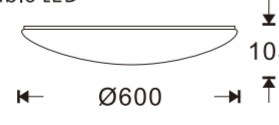

98386

This item contains unchangeable LED

6100	LM
90	W
2700-6500	K
>80	Ro
30000	H

QAZQA

WWW.QAZQA.COM