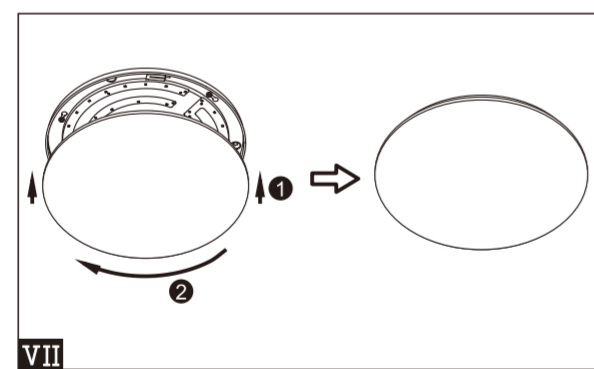

# INSTRUCTION MANUAL

Extrema CL 60 White Star Effect  
98386

CE IP20 RoHS

180-240V RF dimmable Max.90W

### Specification

Mode	CS-RG12KW1
Color	White
Wireless Technology	5.8G wireless communication
Control distance	30m
Moonlight Mode	Yes
Group Control	Yes
Rotating Mode	Yes
Power	A pair of AAA batteries
Size	150*38.5*12mm
Weight	35g