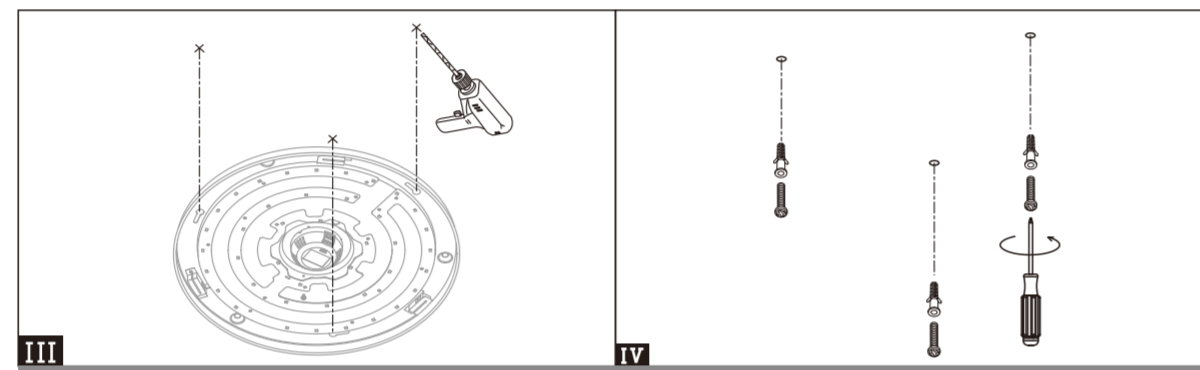

# INSTRUCTION MANUAL

Extrema CL 60 White Star Effect  
98386

CE IP20 RoHS

180-240V RF dimmable Max.90W

### Specification

Mode	CS-RG12KW1
Color	White
Wireless Technology	5.8G wireless communication
Control distance	30m
Moonlight Mode	Yes
Group Control	Yes
Rotating Mode	Yes
Power	A pair of AAA batteries
Size	150*38.5*12mm
Weight	35g