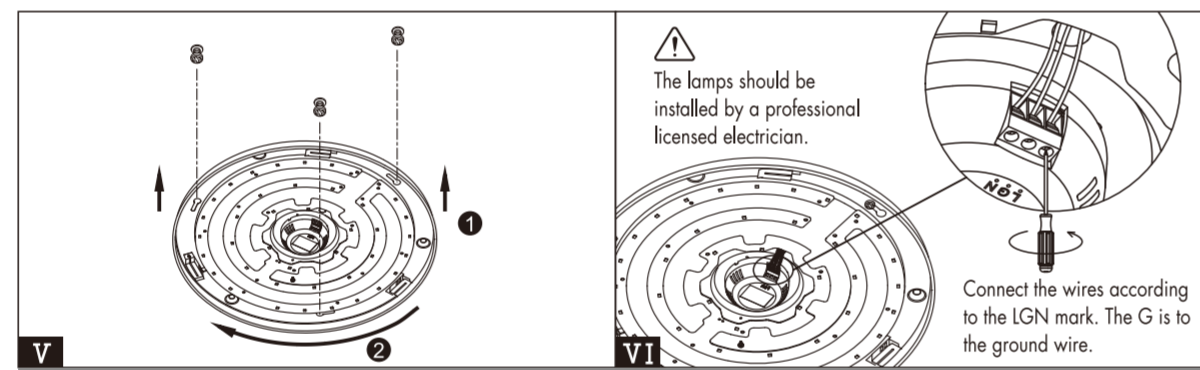

# INSTRUCTION MANUAL

Extrema CL 60 White Star Effect  
98386

CE IP20 RoHS

180-240V RF dimmable Max.90W

### Specification

Mode	CS-RG12KW1
Color	White
Wireless Technology	5.8G wireless communication
Control distance	30m
Moonlight Mode	Yes
Group Control	Yes
Rotating Mode	Yes
Power	A pair of AAA batteries
Size	150*38.5*12mm
Weight	35g