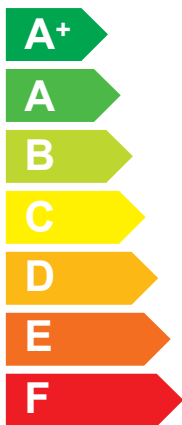

# ENERG

енергия · ενεργεια

3301865

ARISTON

NIMBUS COMPACT 120 M-T 2Z NET R32

**A++**

**A+**

Two sound power level icons. The top one shows a speaker inside a house icon with the text "42 dB". The bottom one shows a speaker outside a house icon with the text "58 dB".