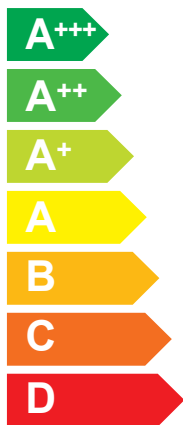

# ENERG

енергия · ενεργεια

3301865

ARISTON

NIMBUS COMPACT 120 M-T 2Z NET R32

**A++**

**A+**

Two sound power level icons. The top one shows a speaker inside a house icon with the text "42 dB". The bottom one shows a speaker outside a house icon with the text "58 dB".