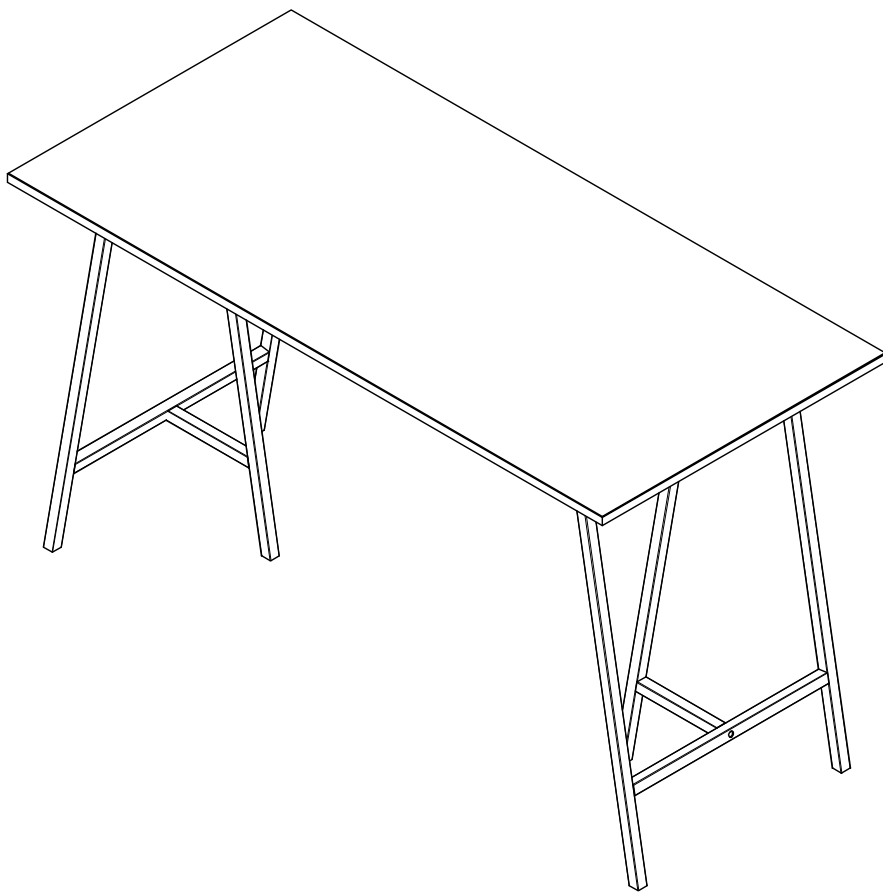

TINO BUREAU

SCHREIBTISCH - BUREAU - DESK

wood MADE BY

Qty	Code	Thickness	Length	Width
1	BB	18	1300	620
				 2 PERS.

8	M6x13mm	AC000132	
8	M6x20mm	AC000185	
2	M6x16mm V	AC000199	
2	M6x16mm P	AC001000	

1

AC000199