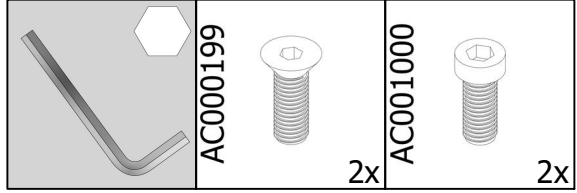

TINO BUREAU

SCHREIBTISCH - BUREAU - DESK

wood MADE BY

Qty	Code	Thickness	Length	Width
1	BB	18	1300	620
				 2 PERS.

8	M6x13mm	AC000132	
8	M6x20mm	AC000185	
2	M6x16mm V	AC000199	
2	M6x16mm P	AC001000	

1

AC000199