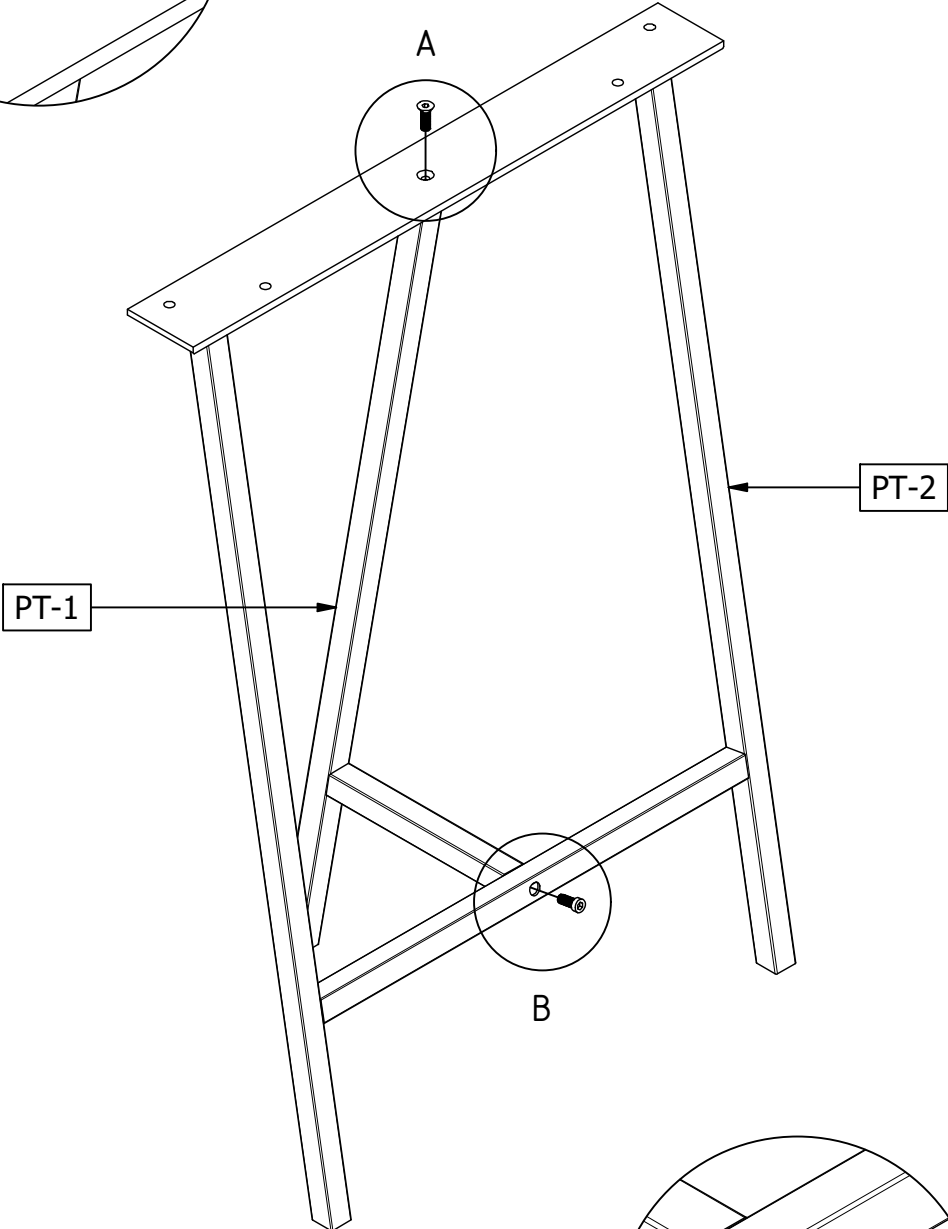

TINO BUREAU

SCHREIBTISCH - BUREAU - DESK

wood MADE BY

Qty	Code	Thickness	Length	Width
1	BB	18	1300	620
				 2 PERS.

8	M6x13mm	AC000132	
8	M6x20mm	AC000185	
2	M6x16mm V	AC000199	
2	M6x16mm P	AC001000	

1

AC000199

A

PT-1

PT-2

B

AC001000

B

2x

2