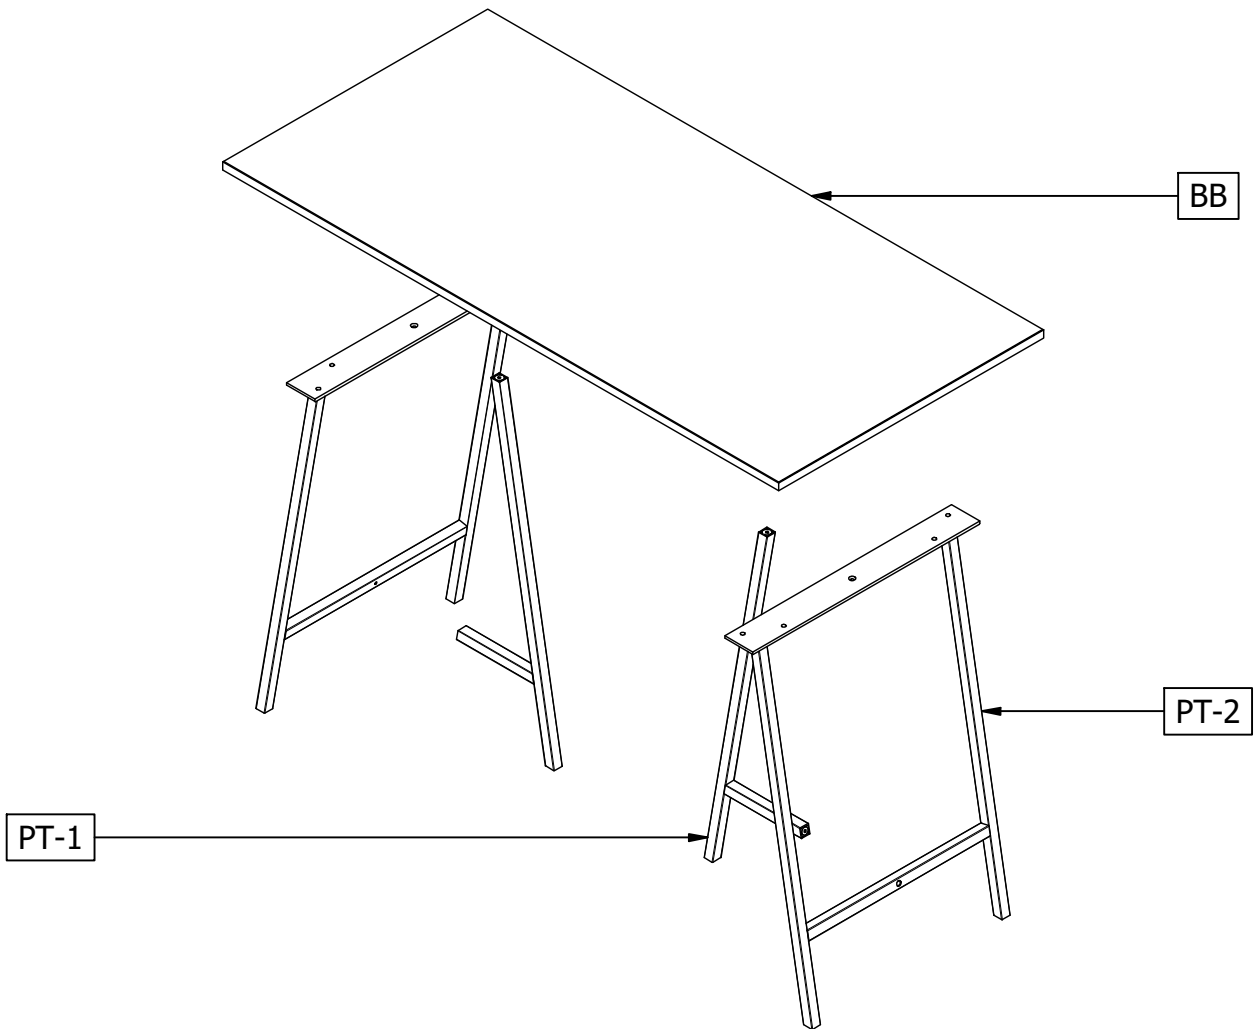

TINO BUREAU

SCHREIBTISCH - BUREAU - DESK

wood MADE BY

Qty	Code	Thickness	Length	Width
1	BB	18	1300	620
				 2 PERS.

8	M6x13mm	AC000132	
8	M6x20mm	AC000185	
2	M6x16mm V	AC000199	
2	M6x16mm P	AC001000	

1

AC000199