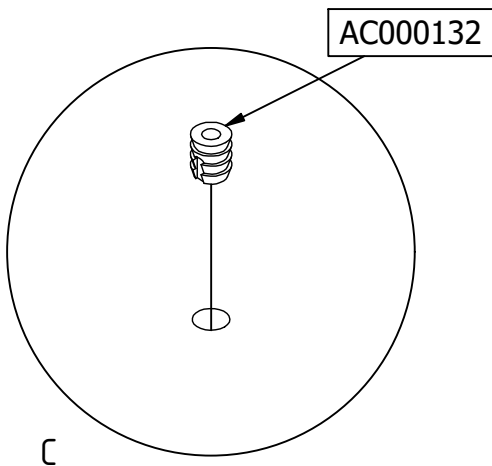

TINO BUREAU

SCHREIBTISCH - BUREAU - DESK

wood MADE BY

Qty	Code	Thickness	Length	Width
1	BB	18	1300	620
				 2 PERS.

8	M6x13mm	AC000132	
8	M6x20mm	AC000185	
2	M6x16mm V	AC000199	
2	M6x16mm P	AC001000	

1

AC000199

A

PT-1

PT-2

B

AC001000

B

2x

2