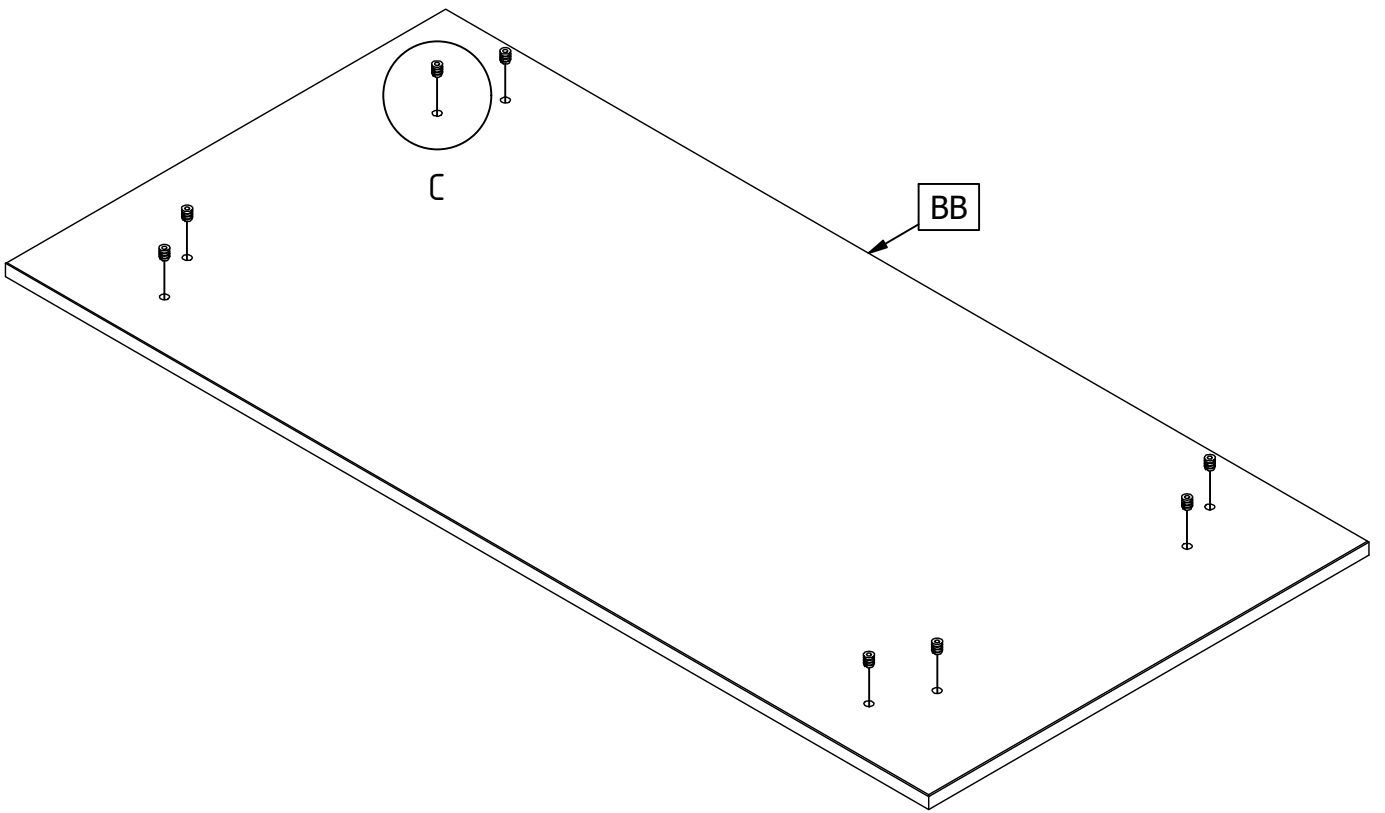

TINO BUREAU

SCHREIBTISCH - BUREAU - DESK

wood MADE BY

Qty	Code	Thickness	Length	Width
1	BB	18	1300	620
				 2 PERS.

8	M6x13mm	AC000132	
8	M6x20mm	AC000185	
2	M6x16mm V	AC000199	
2	M6x16mm P	AC001000	

1

AC000199

A

PT-1

PT-2

B

AC001000

B

2x

2