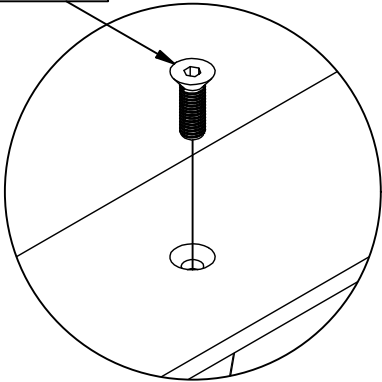

TINO BUREAU

SCHREIBTISCH - BUREAU - DESK

wood MADE BY

Qty	Code	Thickness	Length	Width
1	BB	18	1300	620
				 2 PERS.

8	M6x13mm	AC000132	
8	M6x20mm	AC000185	
2	M6x16mm V	AC000199	
2	M6x16mm P	AC001000	

1

AC000199