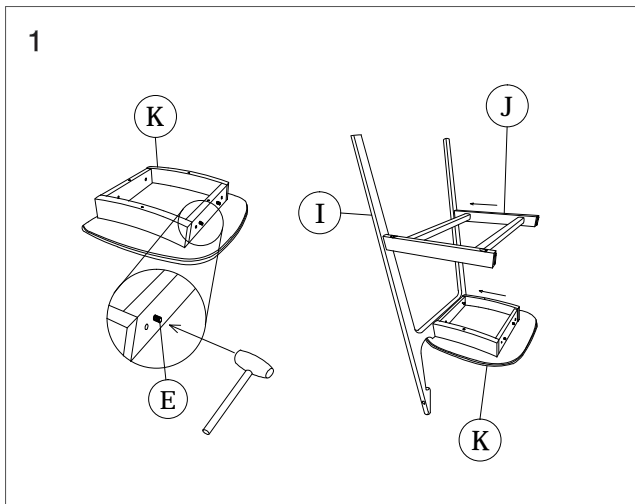

ASSEMBLY INSTRUCTIONS

Please read the instructions carefully for correct and safe assembly.

COUNTER CHAIR MARAIS WOOD / BEIGE
COUNTER CHAIR MARAIS / BEIGE

Name product
Article number

1001644 / 1001645

**Thank you for
purchasing this
Dutchbone product.**