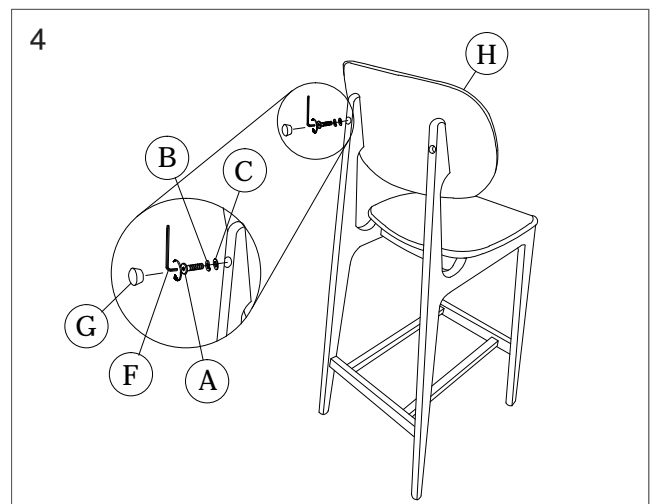

ASSEMBLY INSTRUCTIONS

Please read the instructions carefully for correct and safe assembly.

COUNTER CHAIR MARAIS WOOD / BEIGE
COUNTER CHAIR MARAIS / BEIGE

Name product
Article number

1001644 / 1001645

**Thank you for
purchasing this
Dutchbone product.**