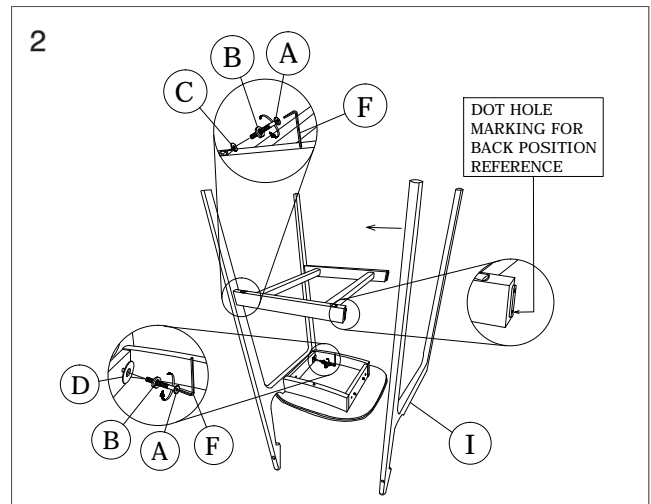

ASSEMBLY INSTRUCTIONS

Please read the instructions carefully for correct and safe assembly.

COUNTER CHAIR MARAIS WOOD / BEIGE
COUNTER CHAIR MARAIS / BEIGE

Name product
Article number

1001644 / 1001645

**Thank you for
purchasing this
Dutchbone product.**