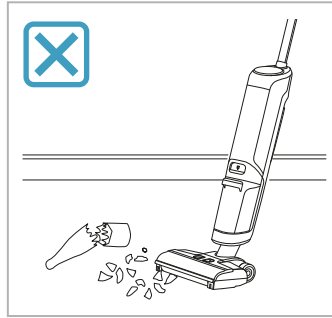

www.electrolux.com

*Availability of item varies by region and country.