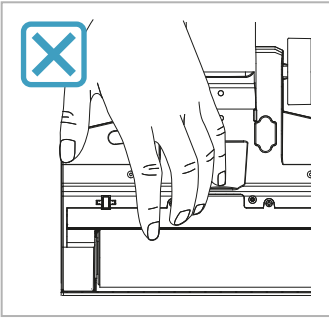

www.electrolux.com

*Availability of item varies by region and country.