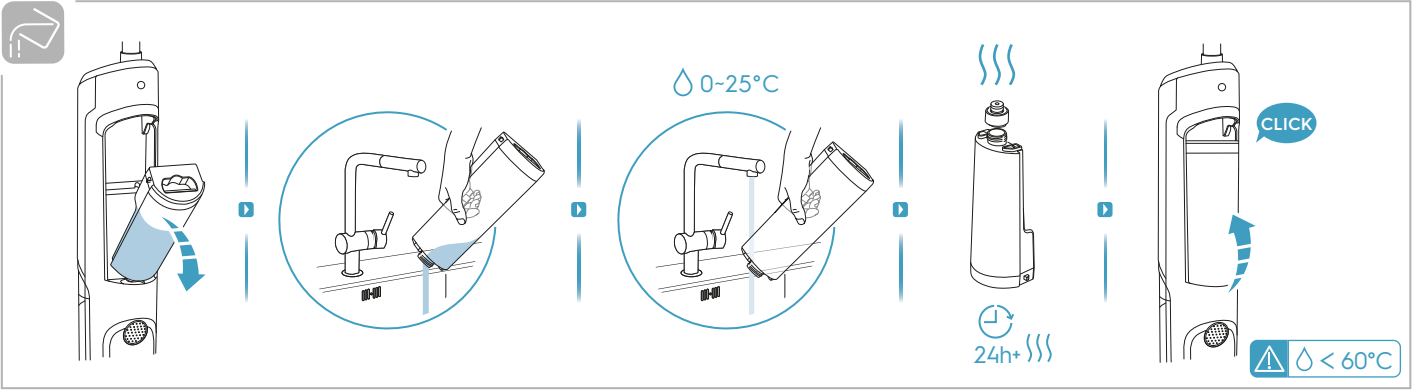

www.electrolux.com

*Availability of item varies by region and country.