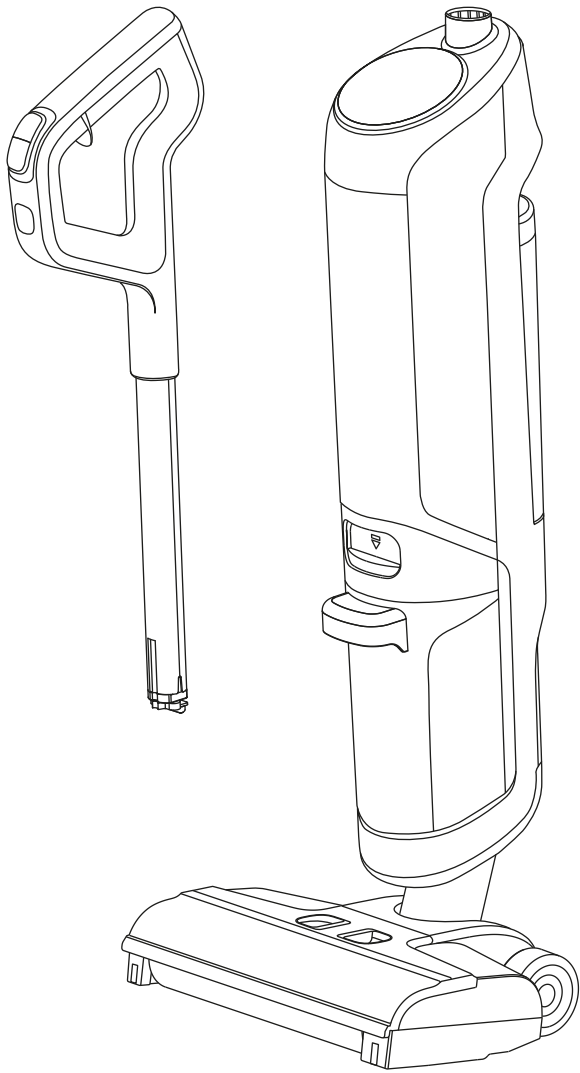

Electrolux

User Manual

Ultimate 800 Wet & Dry Cordless cleaner

*Actual product may differ from illustration.

Accessories

KSA-30C-260110HE

Additional Parts

*Actual product may differ from illustration.

*Actual product may differ from illustration.

⌚ ≤4h 100%

■ 66-100%

■ 33-66%

■ 10-33%

■ 0-10%

Allow to use the hard floor detergent with low bubbles & pH value 5-8

 www.electrolux.com