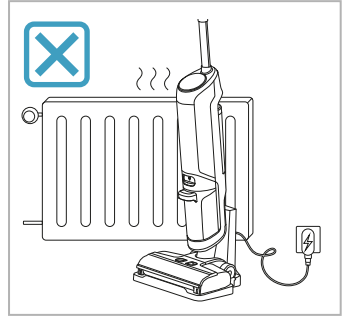

www.electrolux.com

*Availability of item varies by region and country.