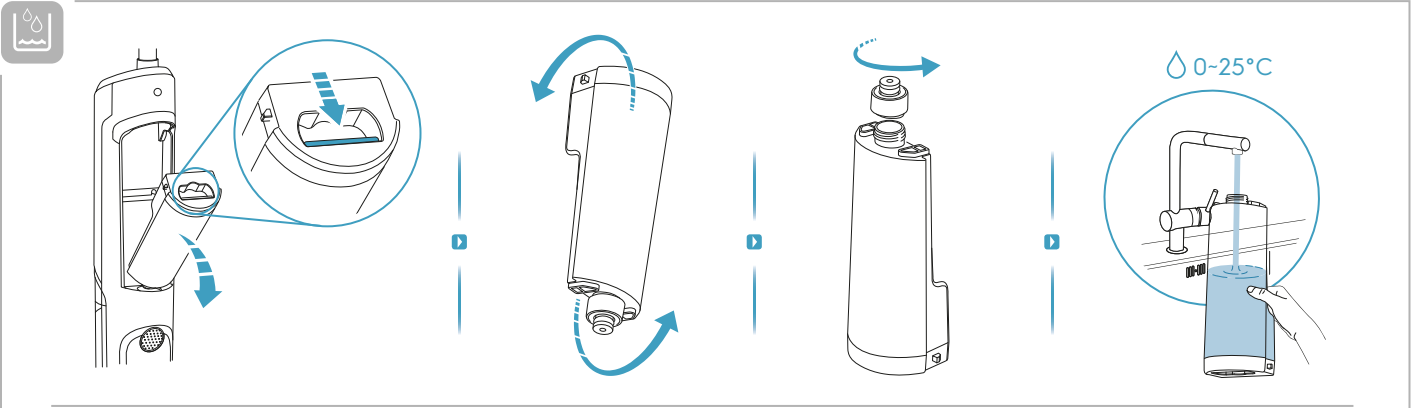

Allow to use the hard floor detergent with low bubbles & pH value 5-8