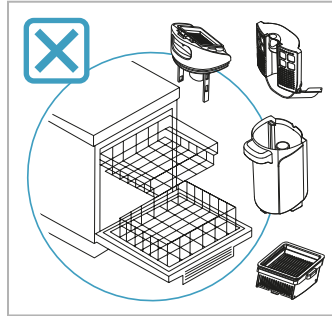

www.electrolux.com

*Availability of item varies by region and country.