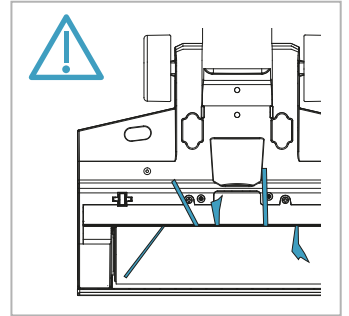

www.electrolux.com

*Availability of item varies by region and country.