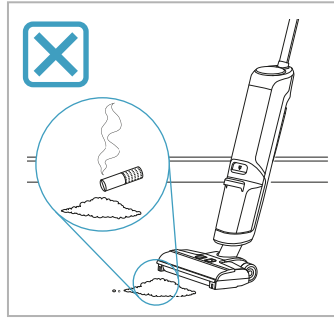

www.electrolux.com

*Availability of item varies by region and country.