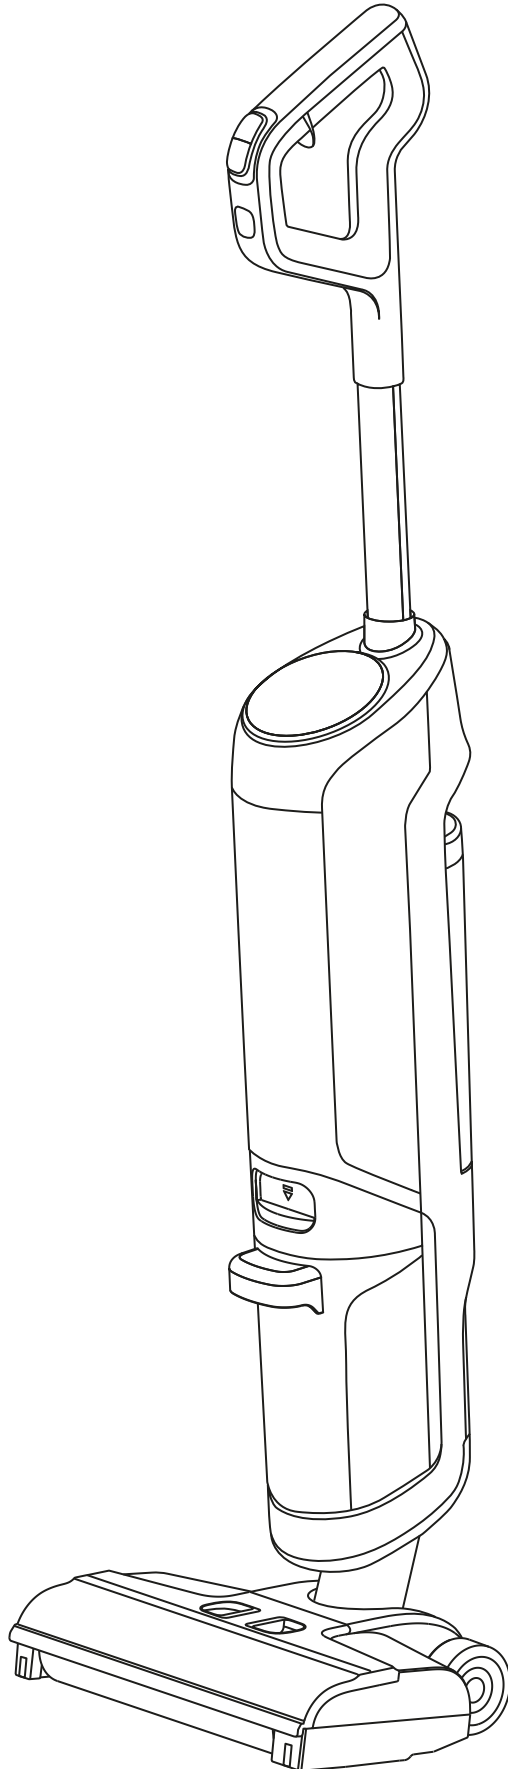

Electrolux

User Manual

Ultimate 800 Wet & Dry Cordless cleaner

*Actual product may differ from illustration.

Accessories

KSA-30C-260110HE

Additional Parts

*Actual product may differ from illustration.

*Actual product may differ from illustration.

⌚ ≤4h 100%

■ 66-100%

■ 33-66%

■ 10-33%

■ 0-10%

Allow to use the hard floor detergent with low bubbles & pH value 5-8

 www.electrolux.com