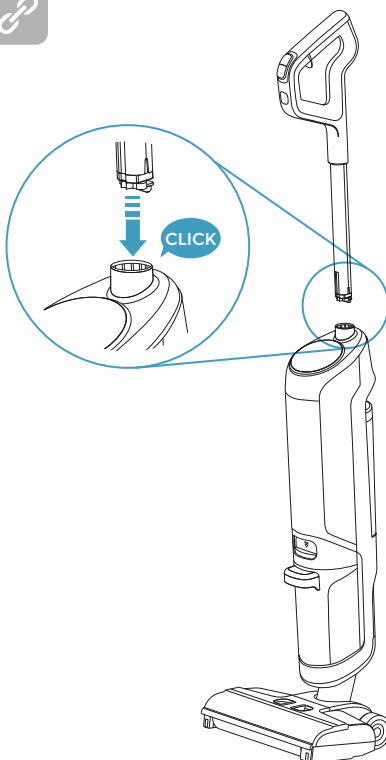

Electrolux

User Manual

Ultimate 800 Wet & Dry Cordless cleaner

*Actual product may differ from illustration.

Accessories

KSA-30C-260110HE

Additional Parts

*Actual product may differ from illustration.