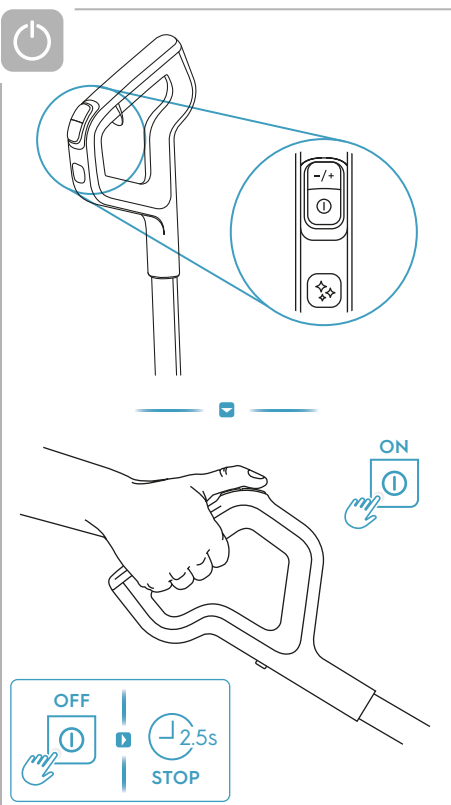

Allow to use the hard floor detergent with low bubbles & pH value 5-8