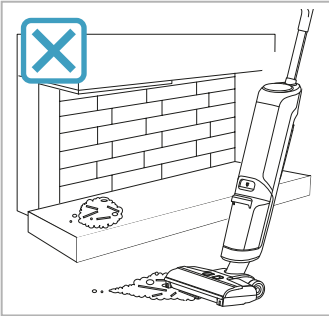

www.electrolux.com

*Availability of item varies by region and country.