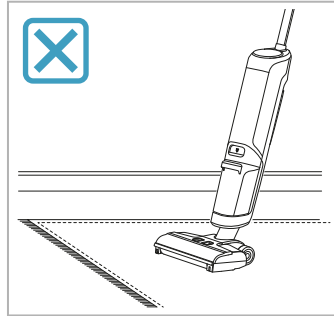

www.electrolux.com

*Availability of item varies by region and country.