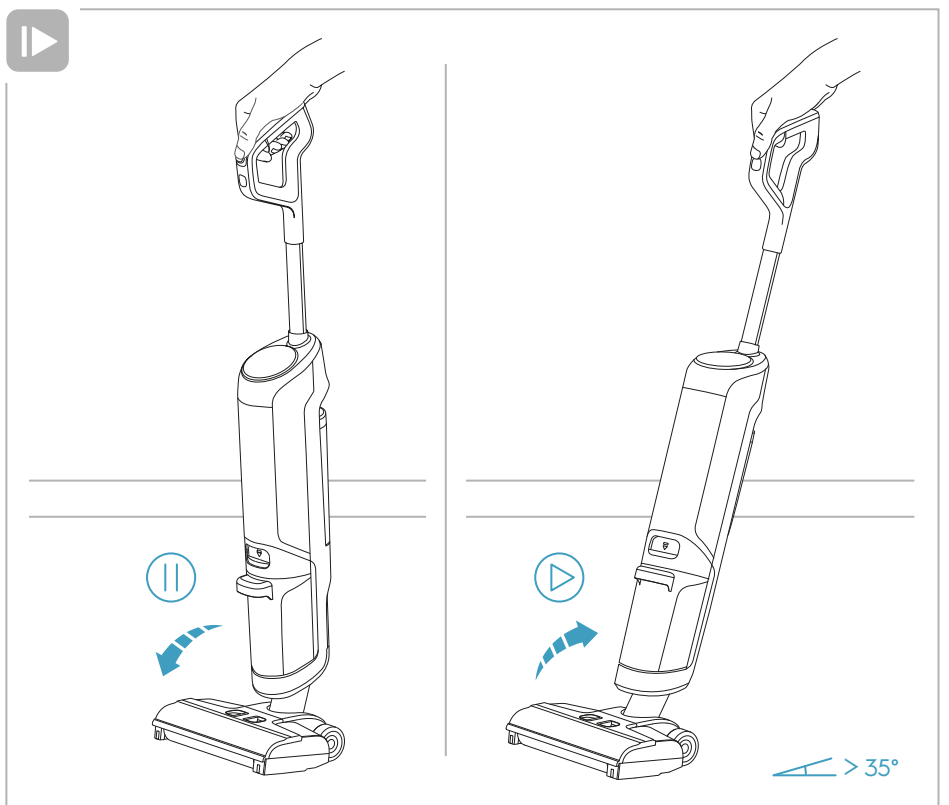

Allow to use the hard floor detergent with low bubbles & pH value 5-8