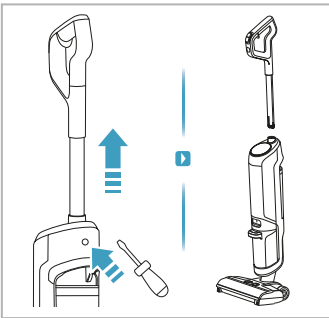

www.electrolux.com

*Availability of item varies by region and country.