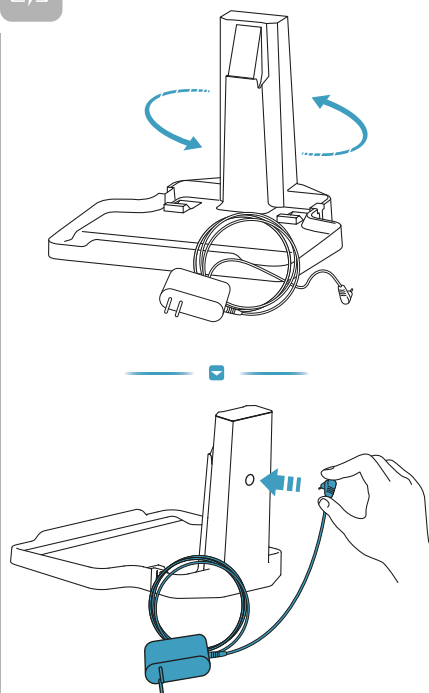

Electrolux

User Manual

Ultimate 800 Wet & Dry Cordless cleaner

*Actual product may differ from illustration.

Accessories

KSA-30C-260110HE

Additional Parts

*Actual product may differ from illustration.

*Actual product may differ from illustration.

⌚ ≤4h 100%

■ 66-100%

■ 33-66%

■ 10-33%

■ 0-10%

Allow to use the hard floor detergent with low bubbles & pH value 5-8

 www.electrolux.com