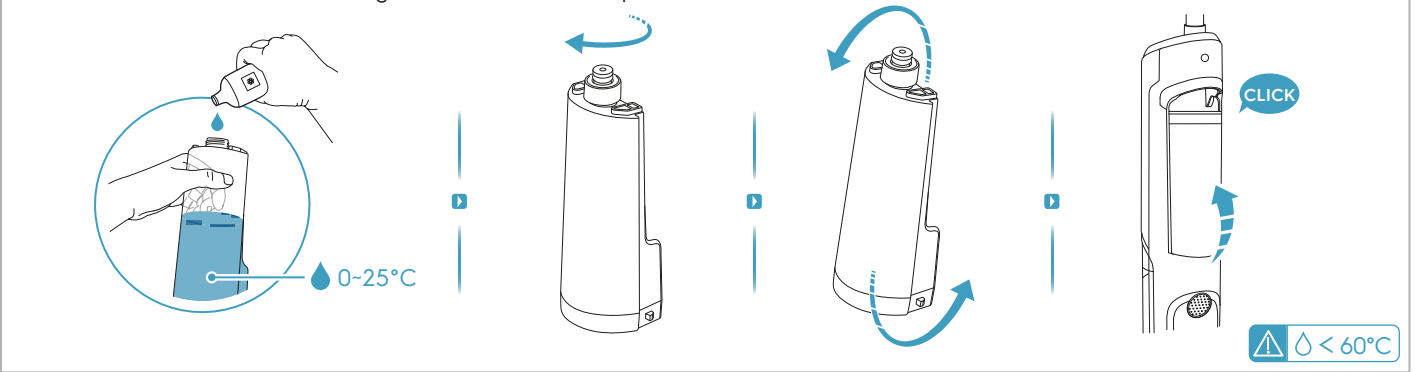

*Actual product may differ from illustration.

⌚ ≤4h 100%

■ 66-100%

■ 33-66%

■ 10-33%

■ 0-10%

Allow to use the hard floor detergent with low bubbles & pH value 5-8

 www.electrolux.com