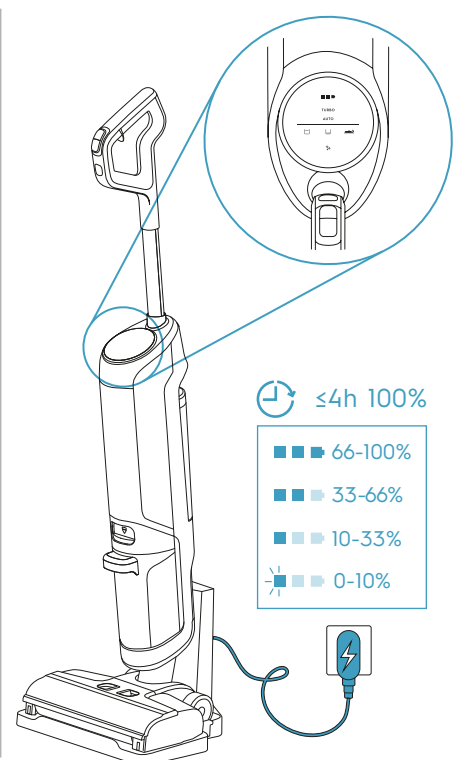

Electrolux

User Manual

Ultimate 800 Wet & Dry Cordless cleaner

*Actual product may differ from illustration.

Accessories

KSA-30C-260110HE

Additional Parts

*Actual product may differ from illustration.

*Actual product may differ from illustration.

⌚ ≤4h 100%

■ 66-100%

■ 33-66%

■ 10-33%

■ 0-10%

Allow to use the hard floor detergent with low bubbles & pH value 5-8

 www.electrolux.com