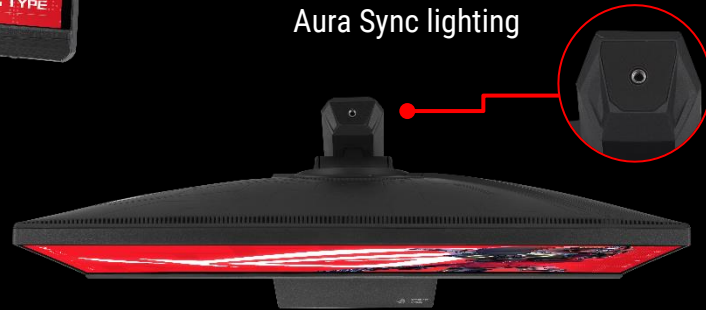

ROG STRIX

XG27ACMEG GAMING MONITOR

Aura Sync lighting

Smaller footprint

Tripod socket atop

KEY FEATURES

Overclock to
260 Hz
Rapid Refresh Rate

260Hz (OC) refresh rate for ultra fast and smooth gameplay

0.3 ms
Response Time

With a 0.3ms gray-to-gray response time, smearing and motion blur are virtually eliminated.

FAST IPS

Fast IPS Display allows the display's liquid crystal elements to switch up to 4X faster than conventional IPS panels

NVIDIA G-SYNC

Offers the gamer a seamless and tearing free experience

Enables ELMB together with VRR, eliminating ghosting and tearing for sharp gaming visuals

USB Type-C Monitor

It can serve as a USB hub, meaning that you can connect your device to your peripherals with clutter-free set-up

4-way Ergonom Stand

Supports 4-way ergonomic stand to fit gamers needs

ROG Strix XG27ACMEG has undergone stringent performance tests and is certified Flicker-free and Low Blue Light by TÜV Rheinland laboratories, a global provider of technical, safety, and certification services