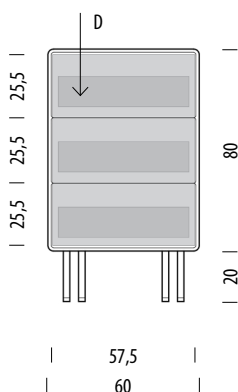

Fina drawer 60

Body Solid oak, Fronts Linoleum, Legs Powder-coated steel

Version: 7-1-2022

Basic info

Design	Mustafa Čohadžić
Product size	W: 60, D: 45, H: 100
Packaging	W: 63, D: 54, H: 86
Volume	0,29 m ³
Net weight	37,5 kg
Gross weight	41,1 kg

Item no. 067

Assembly 15 min / 2 persons

Internal storage	Width	Depth	Height
D (each)	51,5	34,5	12