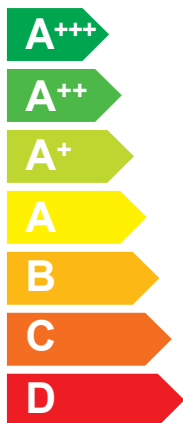

ENERG
енергия · ενεργεια

3301891

ARISTON

NIMBUS COMPACT 35 S 2Z NET R32

A++

A+

Two sound power level icons. The top one shows a speaker icon with sound waves and the text "43 dB". The bottom one shows a speaker icon with sound waves and the text "52 dB".