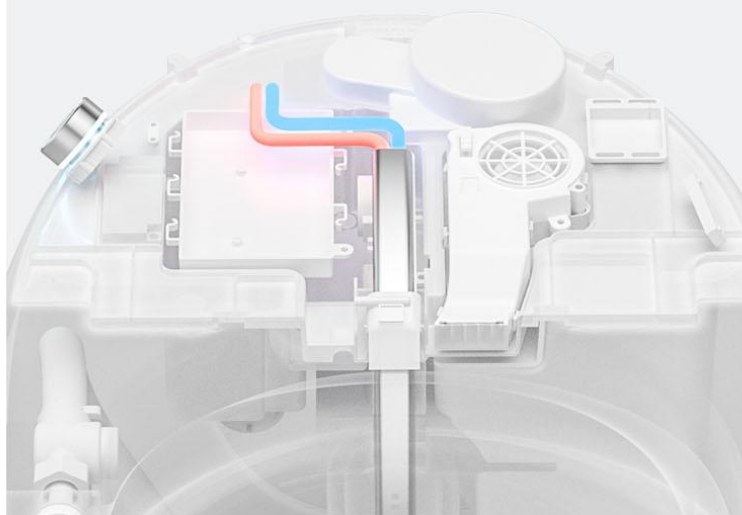

Live water frequency conversion constant temperature system

Continuous and stable injection of fresh living water, through the frequency conversion constant temperature instant heating system, it is hot immediately after washing, without waiting.