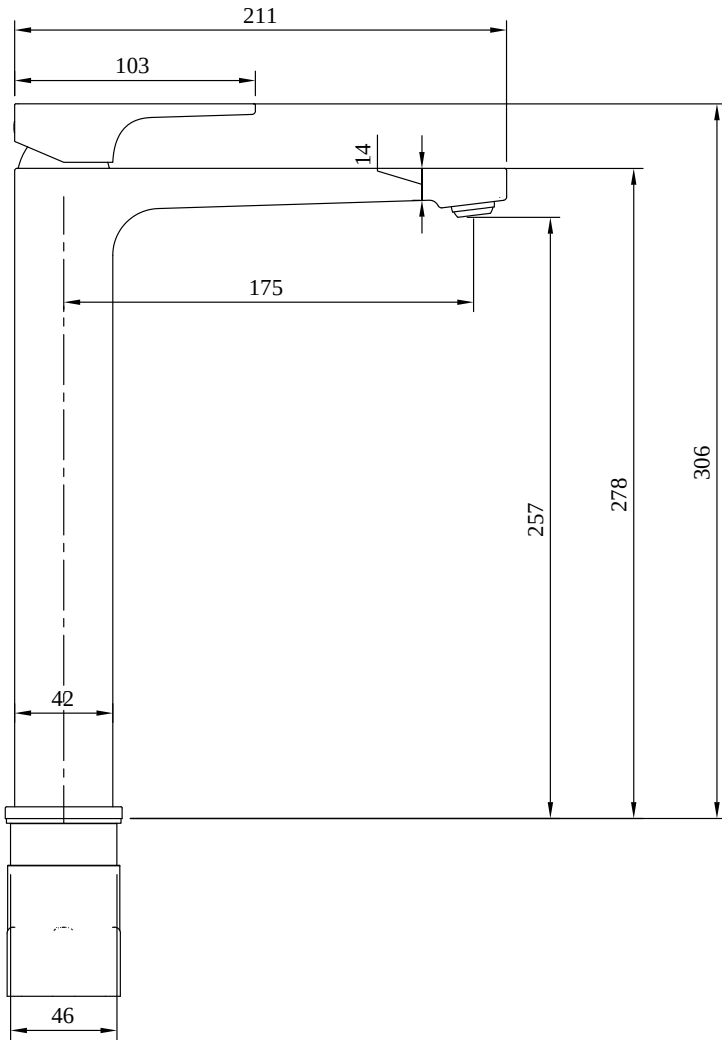

TECHNICAL DRAWINGS

TVW12500200061