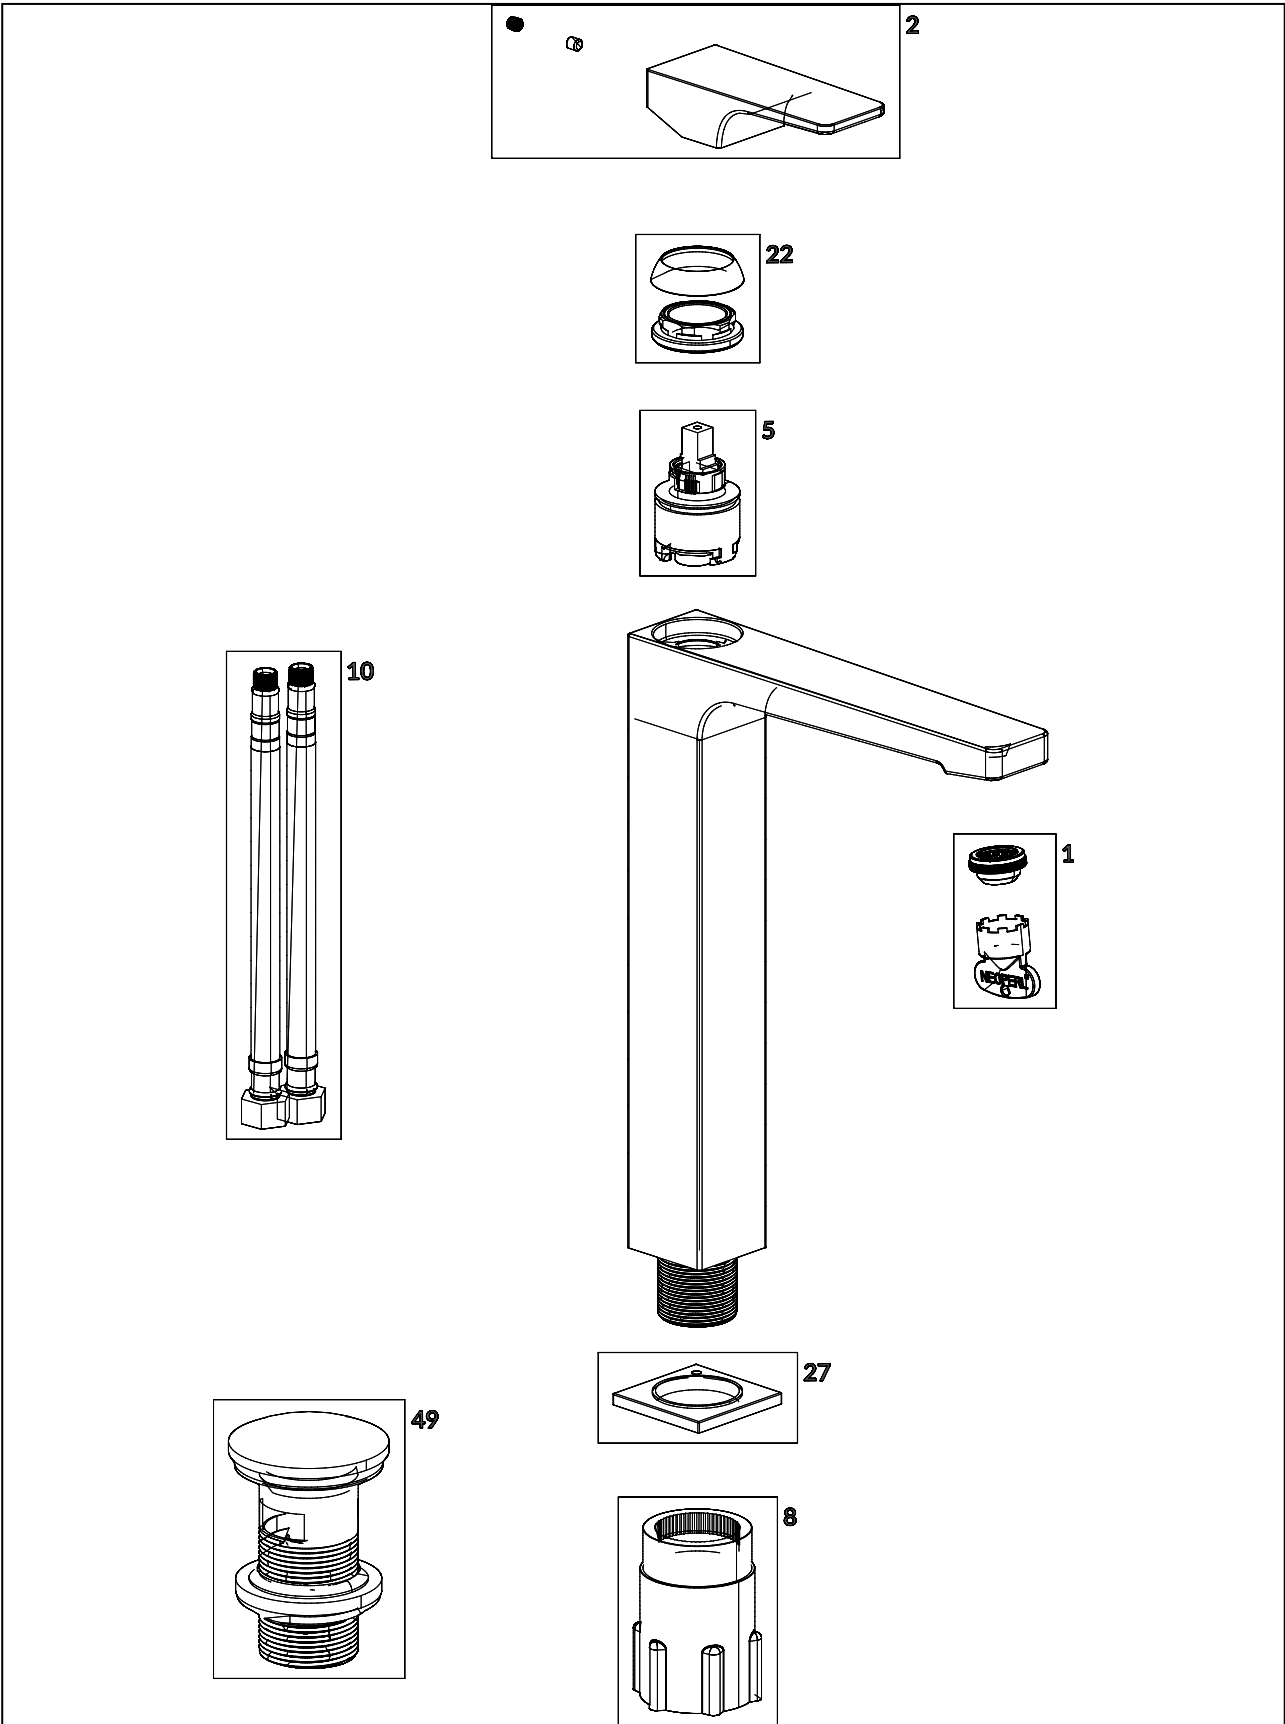

#### 1 . POSITION

<b>Article number</b>	<b>TVW12500200061</b>
Article title	Villeroy & Boch Architectura Square Tall single-lever basin mixer with push-open waste, Chrome
Product designation	Tall single-lever basin mixer
Collection	Architectura Square
Assembly / Assembly type	Deck-mounted
Scope of delivery	1 x tap fitting , 1 x aerator key 1 x outlet fitting 1 x fastening 2 x connecting hoses 1 x installation instructions
Length in mm	211
Width in mm	50
Height in mm	306
Weight in kg	2,64
Material	Brass
Surface	glossy
Colour name	Chrome
EAN number	4062373755648
Air plus	An aerator enriches the water with air for a particularly soft, water- saving jet
Easy clean	Longer service life: optimum limescale removal by simply rubbing nozzles and aerators clean
Comfort plus	Practical tap fitting height, ideal for combination with surface-mounted washbasins
Aqua smart	Sustainable, limited water flow: saving water without sacrificing on performance
Tap smartpressure	Constant water flow rate for washbasin mixers regardless of pressure fluctuations in the piping system
Length of spout in mm	176
Material	Brass
Volume	9,488
Cartridge	Cartridge with ceramic discs
Handle position	Top
Number of tap holes	1
Swivel aerator	No
Water regulation	Water temperature is regulated 45° to each side
Thermostat	No

## CHARACTERISTICS

An aerator enriches the water with air for a particularly soft, water-saving jet

Sustainable, limited water flow: saving water without sacrificing on performance

Practical tap fitting height, ideal for combination with surface-mounted washbasins

EXPLOSION DRAWINGS

**BILL OF MATERIALS**

No.	Article No.	Description	Quantity
5	TVP00000105000	Cartridge	1
10	TVP00000702000	Connecting hoses	1
1	TVP00000513000	Aerator set	1
49	TVP00000301061	Push-Open waste	1
8	TVP00000602000	Fastening set	1
2	TVP12500100061	Handle set	1
27	TVP12500200061	Base ring	1