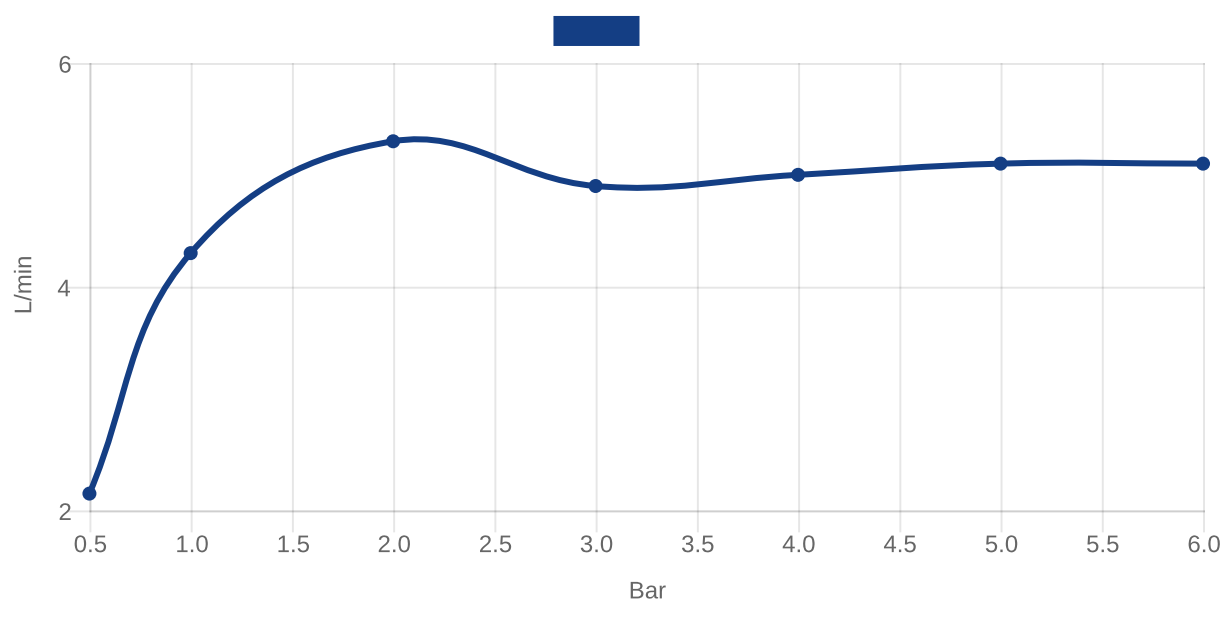

### COLOUR DESIGNATION

Chrome

TECHNICAL DRAWINGS

TVW12500200061

## CHARACTERISTICS

An aerator enriches the water with air for a particularly soft, water-saving jet

Sustainable, limited water flow: saving water without sacrificing on performance

Practical tap fitting height, ideal for combination with surface-mounted washbasins

Longer service life: optimum limescale removal by simply rubbing nozzles and aerators clean

Constant water flow rate for washbasin mixers regardless of pressure fluctuations in the piping system

FLOW CHART