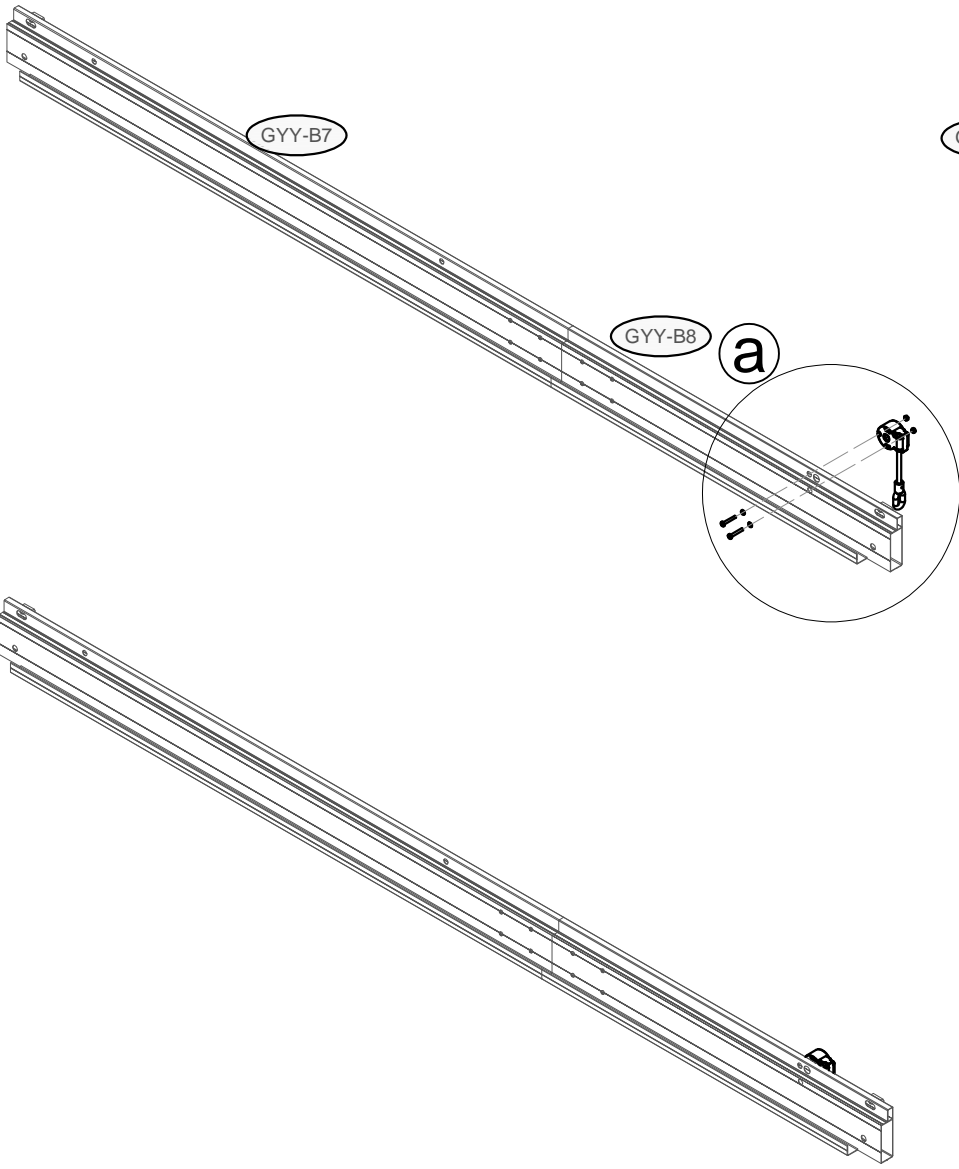

SAV.HABITATETJARDIN.COM

Size: 395(Length) x 305(Width) x 220(Height)

GYT-A1 x4

GY-8 x4

GYT-C32 x16

			
GY-Y-C5 x2	GY-Y-C6 x2	GY-2a x2	GYT-C34 x24

 GY-13 x4	 GYT-C30 x12	 GYT-C31 x12	
---	--	--	--

			
GY-Y-B7 x1	GY-Y-B8 x1	GY-2a x1	GY-T-C34 x12

	 GY-13 x2	 GYT-C30 x6	 GYT-C31 x6	
--	---	---	---	--

 <p>GY-15 x1</p>	 <p>GYT-C37 x2</p>	 <p>GYT-C38 x2</p>	 <p>GYT-C39 x2</p>	
---	---	---	---	--

 GYY-A17 x1	 GYY-B17a x1	 GYT-C34 x7
---	--	---

			
GYY-B7a x1	GYY-B8a x1	GY-2a x1	GYT-C34 x12