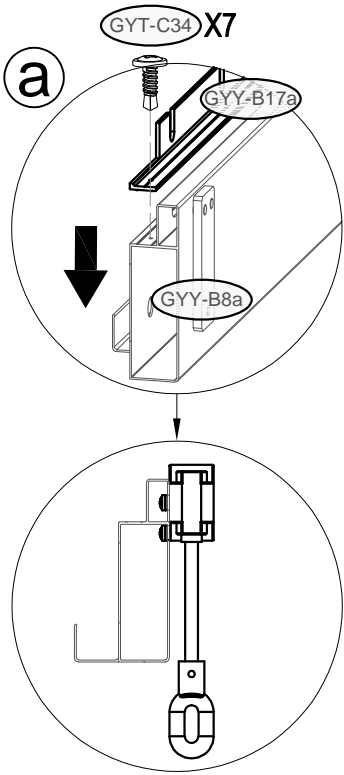

SAV.HABITATETJARDIN.COM

Size: 395(Length) x 305(Width) x 220(Height)

GYT-A1 x4

GY-8 x4

GYT-C32 x16

			
GY-Y-C5 x2	GY-Y-C6 x2	GY-2a x2	GYT-C34 x24

 GY-13 x4	 GYT-C30 x12	 GYT-C31 x12	
---	--	--	--

			
GY-Y-B7 x1	GY-Y-B8 x1	GY-2a x1	GY-T-C34 x12

	 GY-13 x2	 GYT-C30 x6	 GYT-C31 x6	
--	---	---	---	--

 <p>GY-15 x1</p>	 <p>GYT-C37 x2</p>	 <p>GYT-C38 x2</p>	 <p>GYT-C39 x2</p>	
---	---	---	---	--

 GYY-A17 x1	 GYY-B17a x1	 GYT-C34 x7
---	--	---

			
GYY-B7a x1	GYY-B8a x1	GY-2a x1	GYT-C34 x12

 GY-13 x2	 GYT-C30 x6	 GYT-C31 x6	
---	---	---	--

 <p>GY-15 x1</p>	 <p>GYT-C37 x2</p>	 <p>GYT-C38 x2</p>	 <p>GYT-C39 x2</p>	
---	---	---	---	--

 GYY-A17 x1	 GYY-B17a x1	 GYT-C34 x7
---	--	---

			
GYY-B10 x2	GYY-11 x1	GYT-C34 x24	