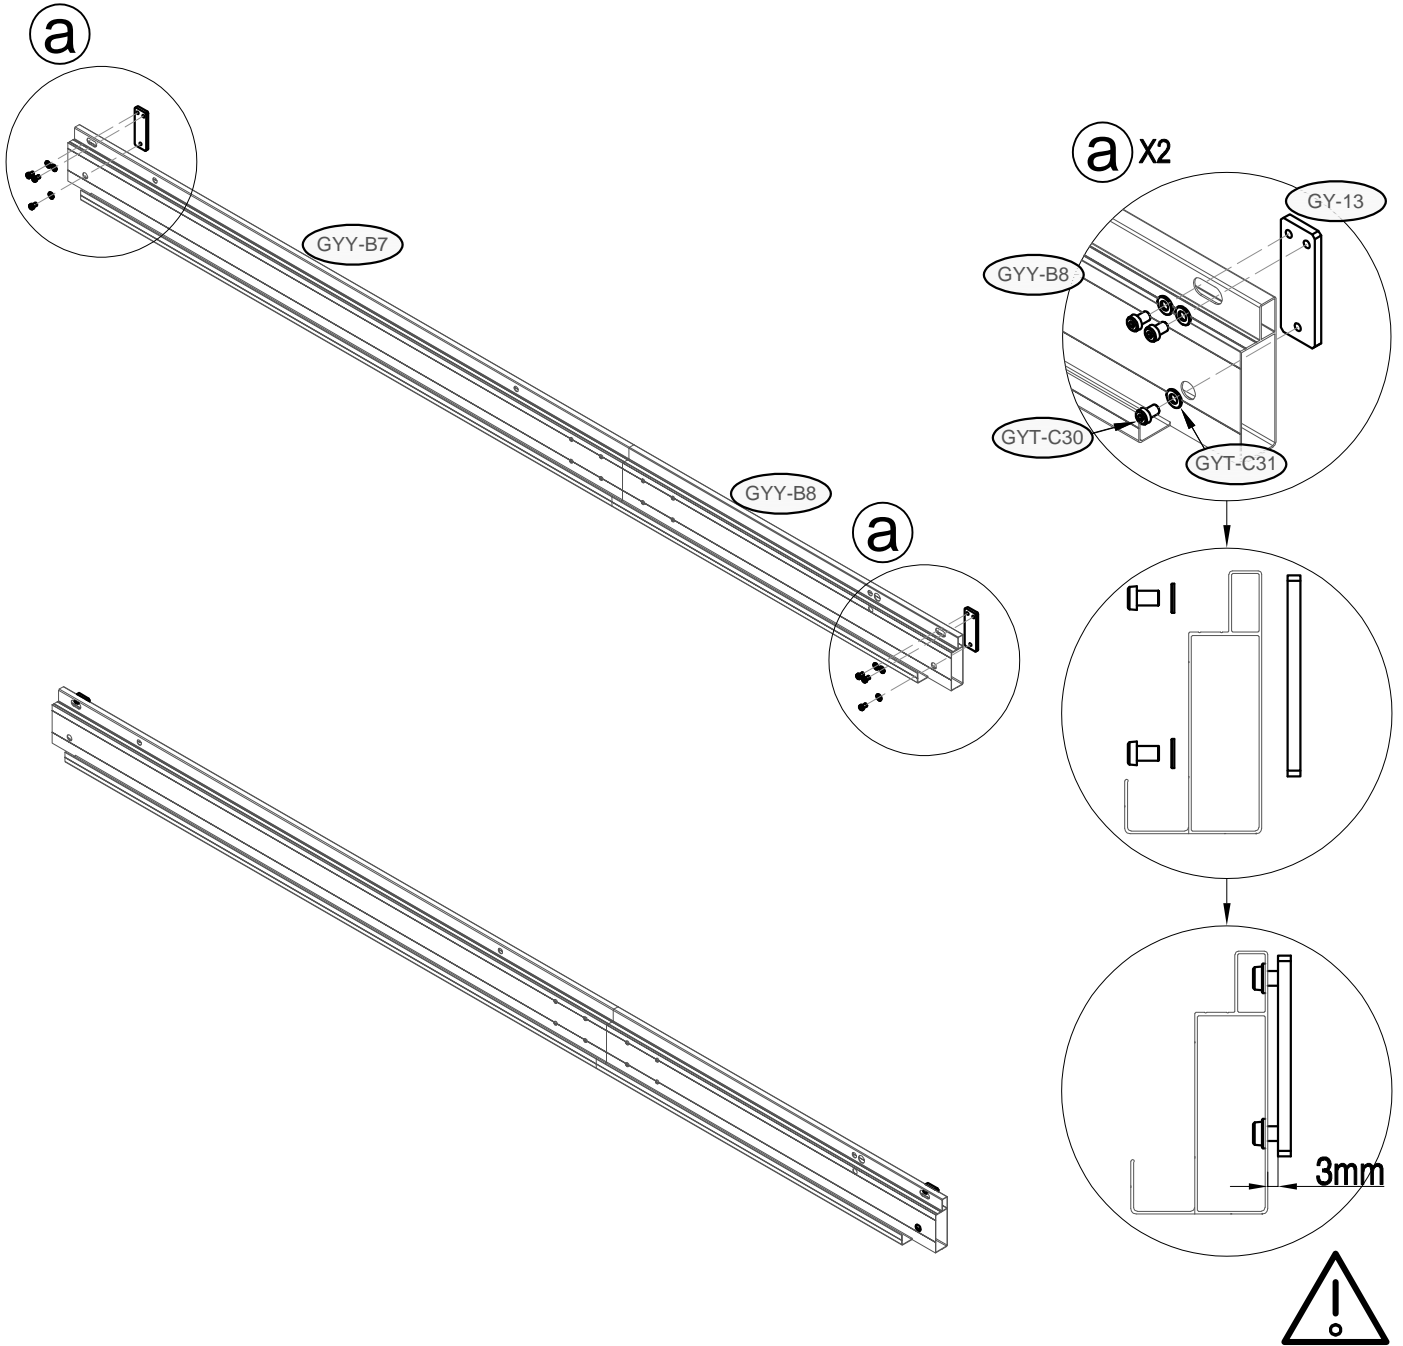

SAV.HABITATETJARDIN.COM

Size: 395(Length) x 305(Width) x 220(Height)

GYT-A1 x4

GY-8 x4

GYT-C32 x16

			
GY-Y-C5 x2	GY-Y-C6 x2	GY-2a x2	GYT-C34 x24

 GY-13 x4	 GYT-C30 x12	 GYT-C31 x12	
---	--	--	--

			
GY-Y-B7 x1	GY-Y-B8 x1	GY-2a x1	GY-T-C34 x12

	 GY-13 x2	 GYT-C30 x6	 GYT-C31 x6	
--	---	---	---	--

 <p>GY-15 x1</p>	 <p>GYT-C37 x2</p>	 <p>GYT-C38 x2</p>	 <p>GYT-C39 x2</p>	
---	---	---	---	--

 GYY-A17 x1	 GYY-B17a x1	 GYT-C34 x7
---	--	---

			
GYY-B7a x1	GYY-B8a x1	GY-2a x1	GYT-C34 x12