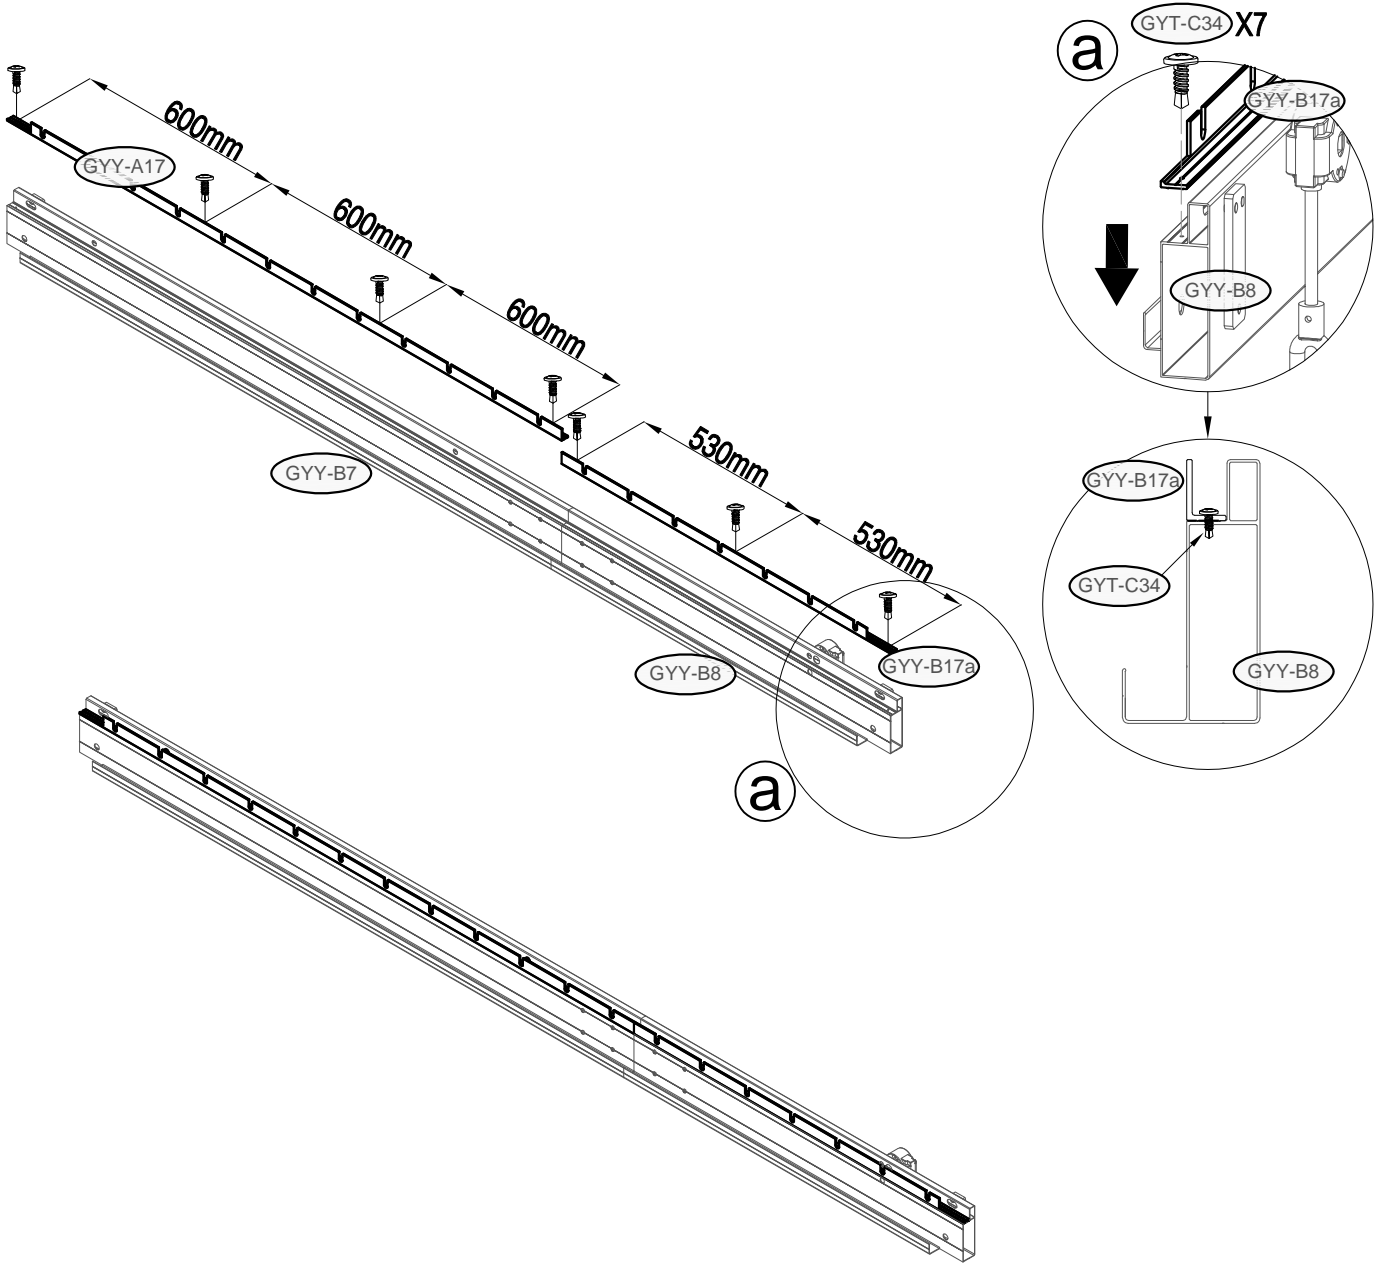

SAV.HABITATETJARDIN.COM

Size: 395(Length) x 305(Width) x 220(Height)

GYT-A1 x4

GY-8 x4

GYT-C32 x16

			
GY-Y-C5 x2	GY-Y-C6 x2	GY-2a x2	GYT-C34 x24

 GY-13 x4	 GYT-C30 x12	 GYT-C31 x12	
---	--	--	--

			
GY-Y-B7 x1	GY-Y-B8 x1	GY-2a x1	GY-T-C34 x12

	 GY-13 x2	 GYT-C30 x6	 GYT-C31 x6	
--	---	---	---	--

 <p>GY-15 x1</p>	 <p>GYT-C37 x2</p>	 <p>GYT-C38 x2</p>	 <p>GYT-C39 x2</p>	
---	---	---	---	--

 GYY-A17 x1	 GYY-B17a x1	 GYT-C34 x7
---	--	---

			
GYY-B7a x1	GYY-B8a x1	GY-2a x1	GYT-C34 x12

 GY-13 x2	 GYT-C30 x6	 GYT-C31 x6	
---	---	---	--

 <p>GY-15 x1</p>	 <p>GYT-C37 x2</p>	 <p>GYT-C38 x2</p>	 <p>GYT-C39 x2</p>	
---	---	---	---	--

 GYY-A17 x1	 GYY-B17a x1	 GYT-C34 x7
---	--	---

			
GYY-B10 x2	GYY-11 x1	GYT-C34 x24	