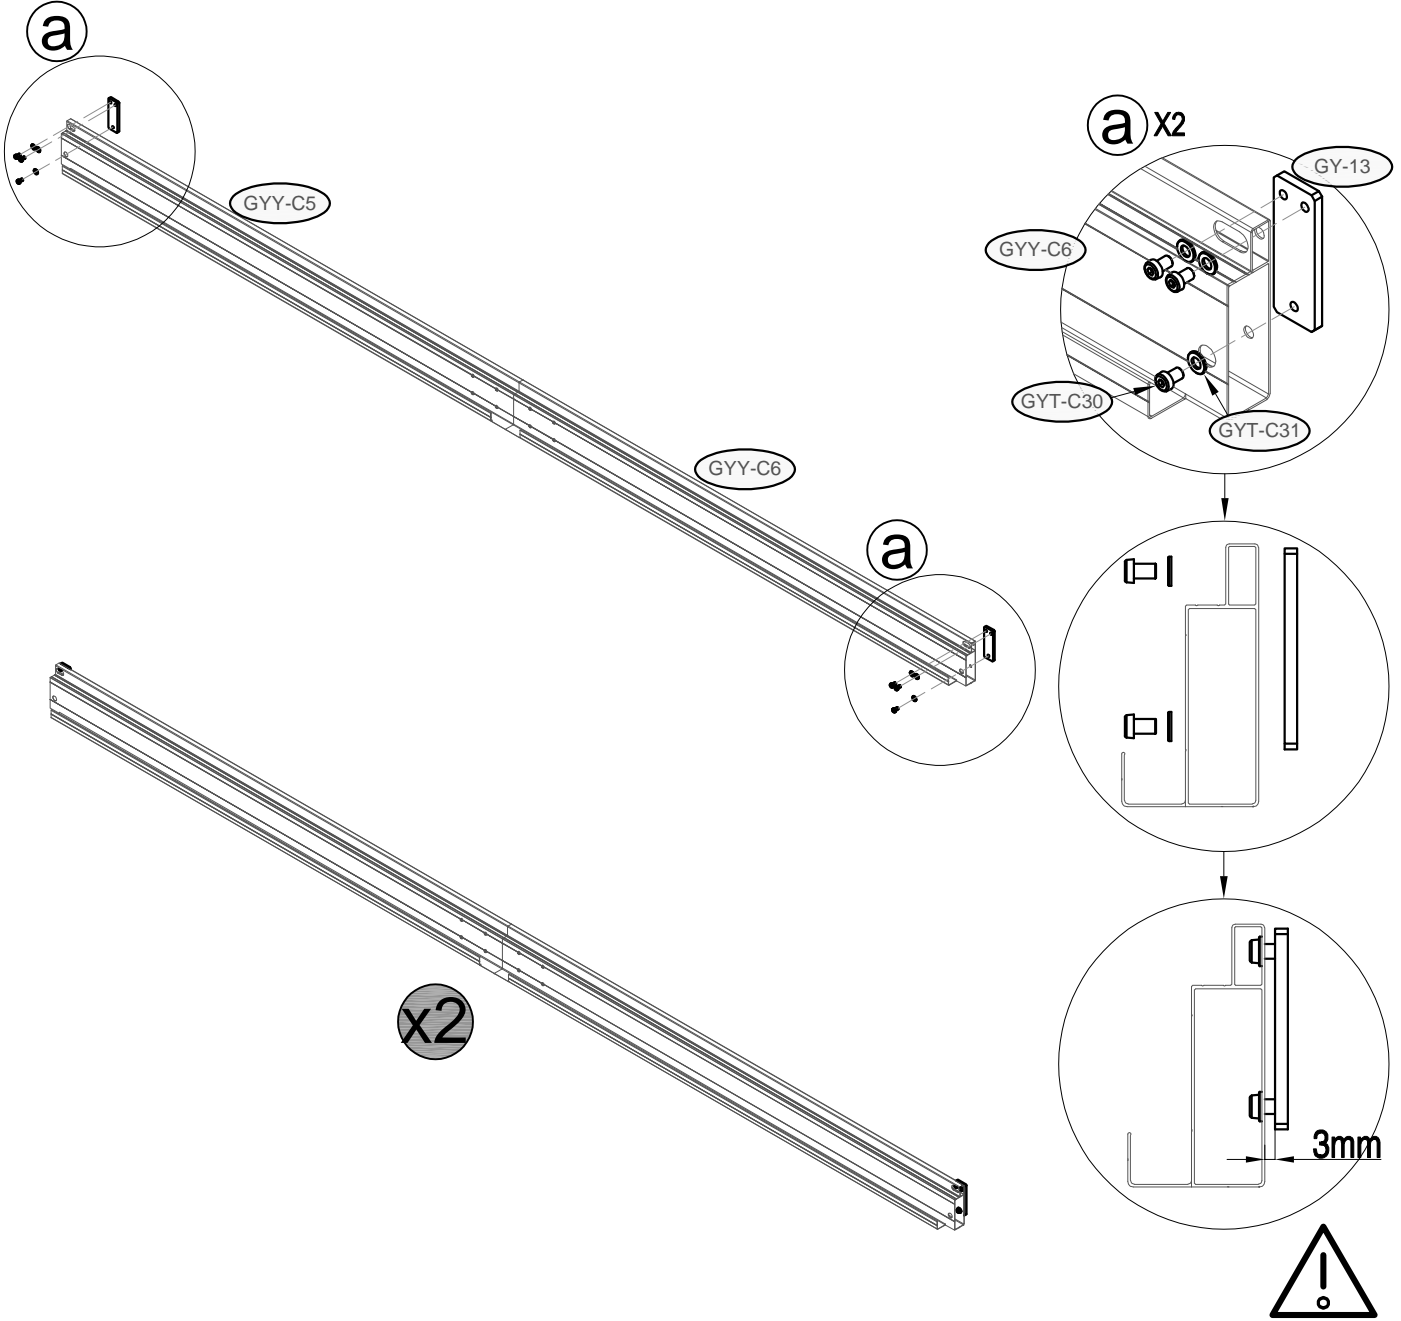

SAV.HABITATETJARDIN.COM

Size: 395(Length) x 305(Width) x 220(Height)

GYT-A1 x4

GY-8 x4

GYT-C32 x16

			
GY-Y-C5 x2	GY-Y-C6 x2	GY-2a x2	GYT-C34 x24

 GY-13 x4	 GYT-C30 x12	 GYT-C31 x12	
---	--	--	--

			
GY-Y-B7 x1	GY-Y-B8 x1	GY-2a x1	GY-T-C34 x12

	 GY-13 x2	 GYT-C30 x6	 GYT-C31 x6	
--	---	---	---	--

 <p>GY-15 x1</p>	 <p>GYT-C37 x2</p>	 <p>GYT-C38 x2</p>	 <p>GYT-C39 x2</p>	
---	---	---	---	--

 GYY-A17 x1	 GYY-B17a x1	 GYT-C34 x7
---	--	---

			
GYY-B7a x1	GYY-B8a x1	GY-2a x1	GYT-C34 x12