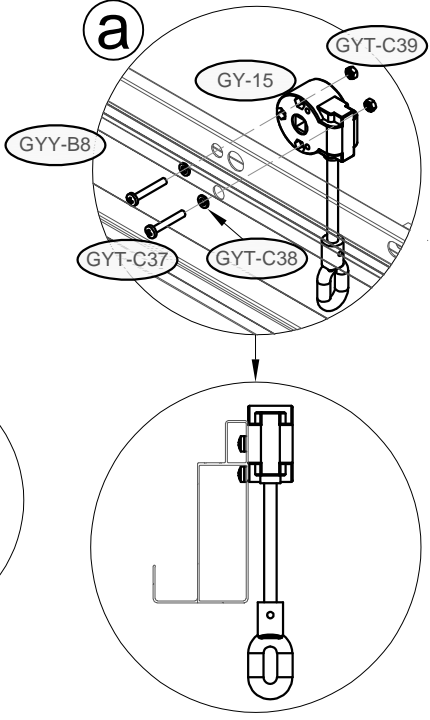

SAV.HABITATETJARDIN.COM

Size: 395(Length) x 305(Width) x 220(Height)

GYT-A1 x4

GY-8 x4

GYT-C32 x16

			
GY-Y-C5 x2	GY-Y-C6 x2	GY-2a x2	GYT-C34 x24

 GY-13 x4	 GYT-C30 x12	 GYT-C31 x12	
---	--	--	--

			
GY-Y-B7 x1	GY-Y-B8 x1	GY-2a x1	GY-T-C34 x12

	 GY-13 x2	 GYT-C30 x6	 GYT-C31 x6	
--	---	---	---	--

 <p>GY-15 x1</p>	 <p>GYT-C37 x2</p>	 <p>GYT-C38 x2</p>	 <p>GYT-C39 x2</p>	
---	---	---	---	--

 GYY-A17 x1	 GYY-B17a x1	 GYT-C34 x7
---	--	---

			
GYY-B7a x1	GYY-B8a x1	GY-2a x1	GYT-C34 x12