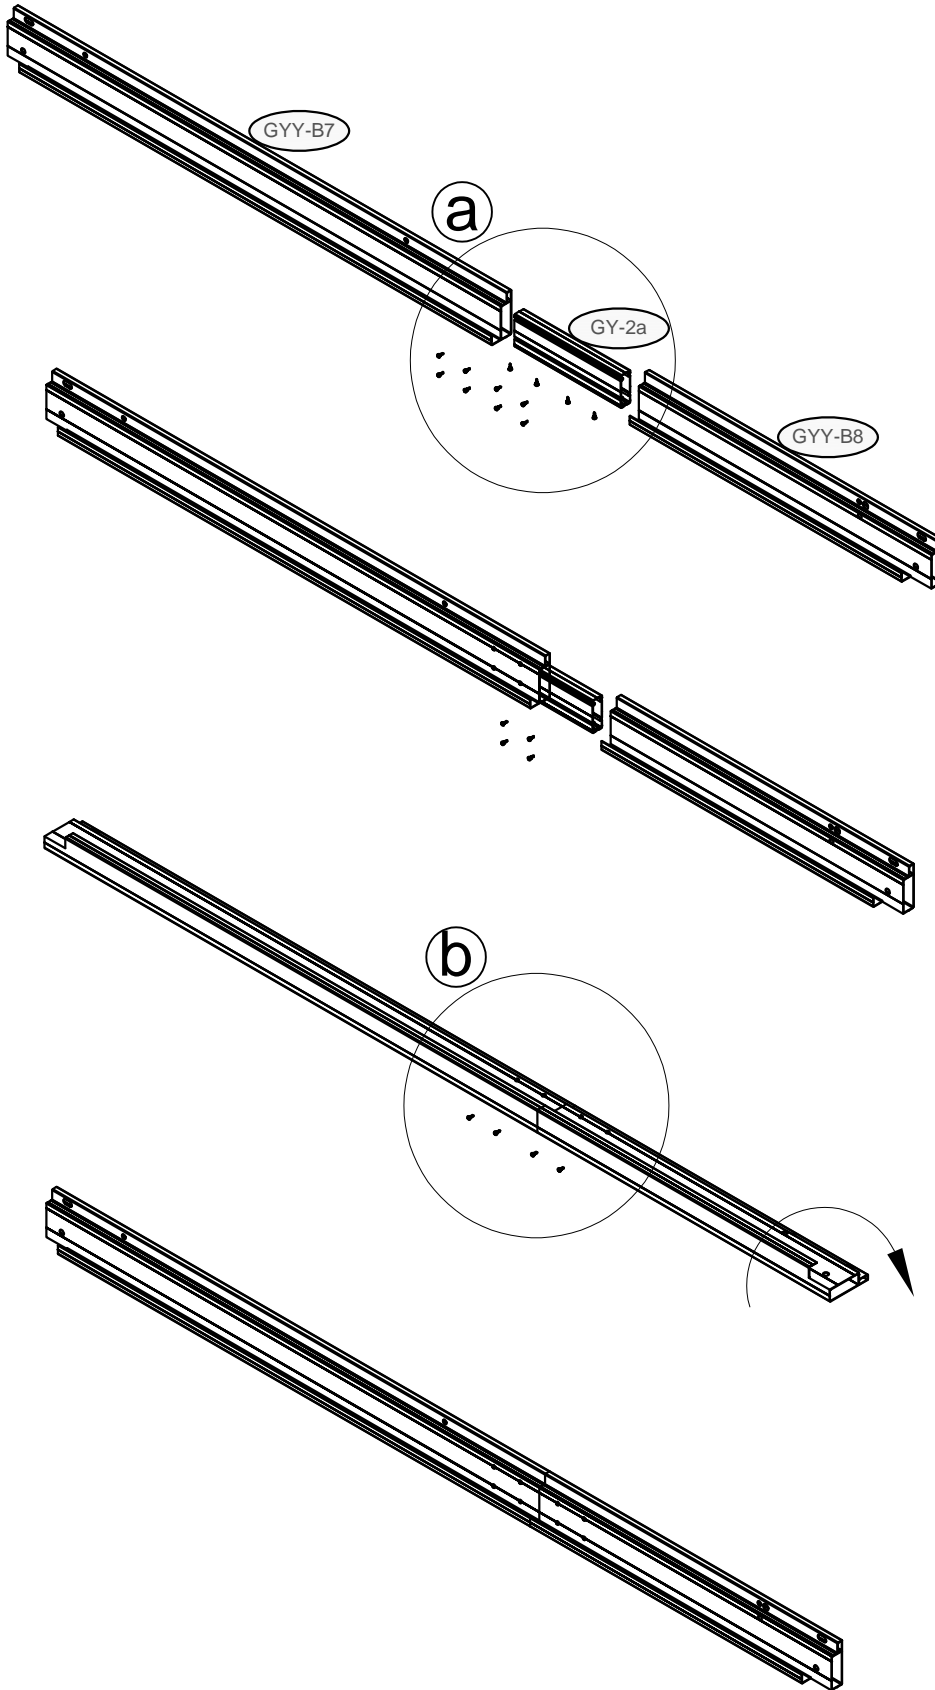

SAV.HABITATETJARDIN.COM

Size: 395(Length) x 305(Width) x 220(Height)

GYT-A1 x4

GY-8 x4

GYT-C32 x16

			
GY-Y-C5 x2	GY-Y-C6 x2	GY-2a x2	GYT-C34 x24

 GY-13 x4	 GYT-C30 x12	 GYT-C31 x12	
---	--	--	--

			
GY-Y-B7 x1	GY-Y-B8 x1	GY-2a x1	GY-T-C34 x12

	 GY-13 x2	 GYT-C30 x6	 GYT-C31 x6	
--	---	---	---	--

 <p>GY-15 x1</p>	 <p>GYT-C37 x2</p>	 <p>GYT-C38 x2</p>	 <p>GYT-C39 x2</p>	
---	---	---	---	--

 GYY-A17 x1	 GYY-B17a x1	 GYT-C34 x7
---	--	---

			
GYY-B7a x1	GYY-B8a x1	GY-2a x1	GYT-C34 x12