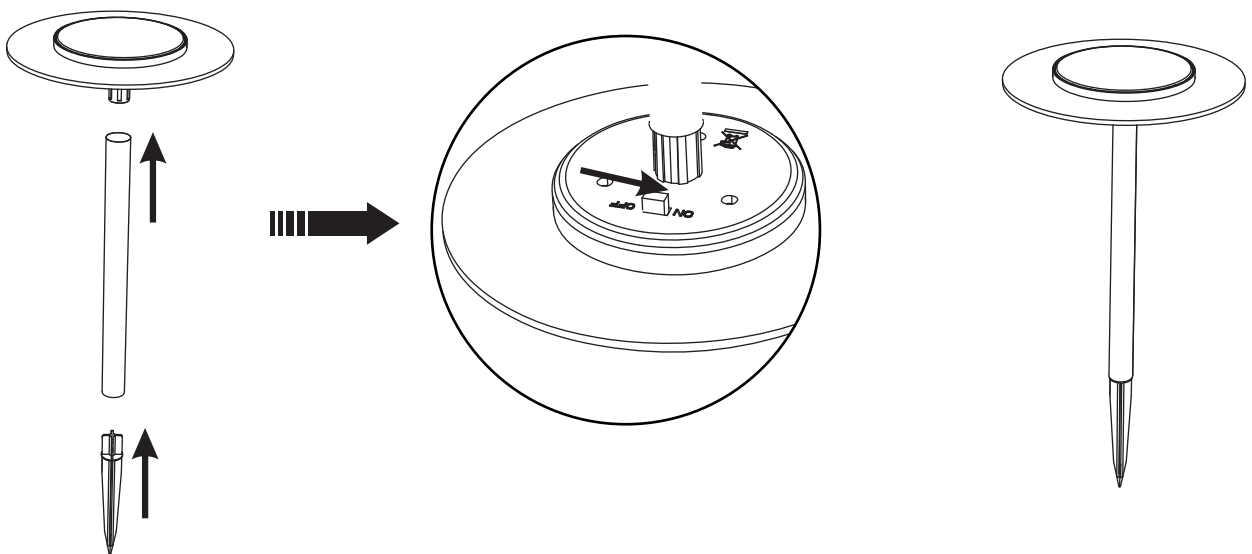

# UFO

Batimex Sas  
Adresse :112 Rue Ampère, 13830, Roquefort-la-Bédoule, FRANCE

## How to use the light

1. Install the light head, pole and spike.

2. Toggle the switch to on.

3. Ready for use.