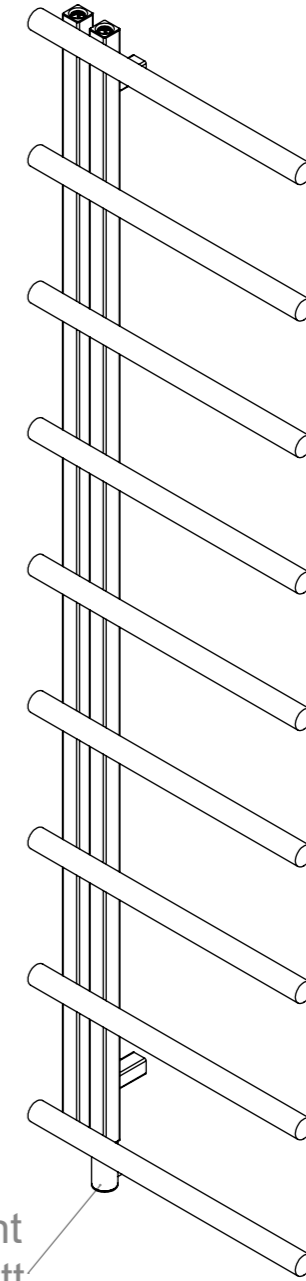

Vera 518x9 CCK-HE400

REVISIONS				
ZONE	REV.	DESCRIPTION	DATE	APPROVED
	00	AÇIKLAMA	01.01.2011	ONAYLAYAN
	01	Kollektör pul çıkarma yapıldı	8.03.2021	S.KOMAN

Fitting Position:

Installation Accesories:

Vertical Mount
All Dimension are in mm
Max.Working Pressure = 10 Bar
Max.Working Temperature=95° C
Inlet / Outlet : 1/2" BSP
Fuel: H