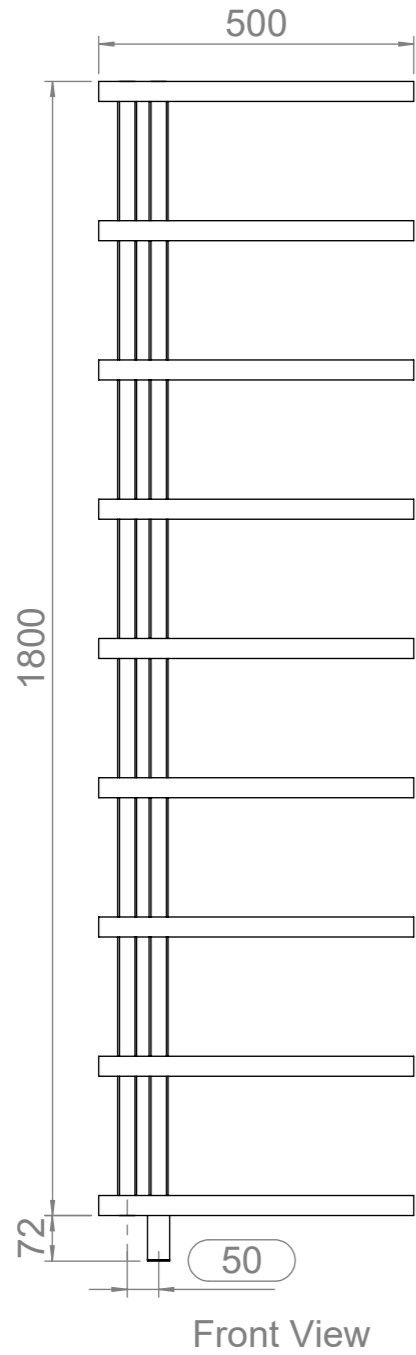

Vera 518x9 CCK-HE400

REVISIONS				
ZONE	REV.	DESCRIPTION	DATE	APPROVED
	00	AÇIKLAMA	01.01.2011	ONAYLAYAN
	01	Kollektör pul çıkarma yapıldı	8.03.2021	S.KOMAN

Fitting Position:

Installation Accesories:

Vertical Mount
All Dimension are in mm
Max.Working Pressure = 10 Bar
Max.Working Temperature=95° C
Inlet / Outlet : 1/2" BSP
Fuel: H