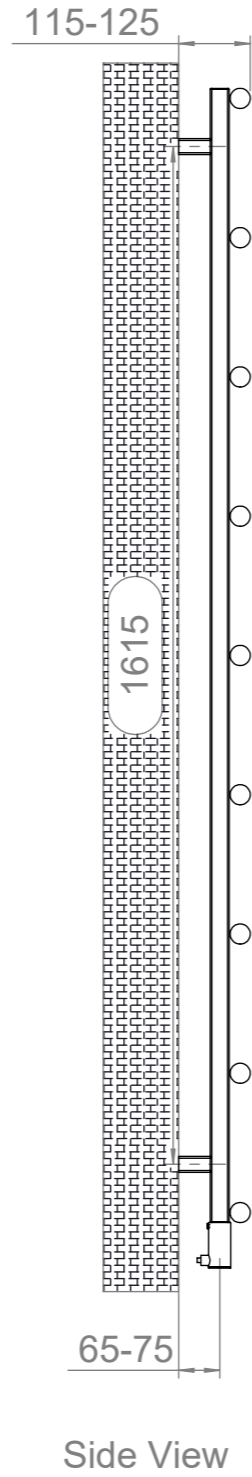

Vera 518x9 CCK-HE400

REVISIONS				
ZONE	REV.	DESCRIPTION	DATE	APPROVED
	00	AÇIKLAMA	01.01.2011	ONAYLAYAN
	01	Kollektör pul çıkarma yapıldı	8.03.2021	S.KOMAN

Fitting Position:

Installation Accesories:

Vertical Mount
All Dimension are in mm
Max.Working Pressure = 10 Bar
Max.Working Temperature=95° C
Inlet / Outlet : 1/2" BSP
Fuel: H