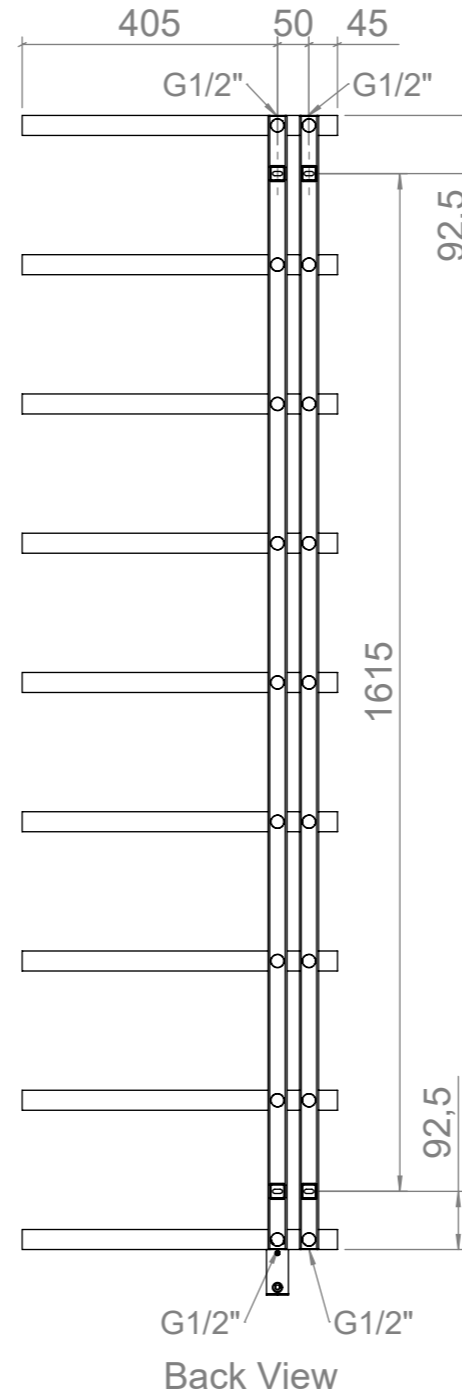

Vera 518x9 CCK-HE400

REVISIONS				
ZONE	REV.	DESCRIPTION	DATE	APPROVED
	00	AÇIKLAMA	01.01.2011	ONAYLAYAN
	01	Kollektör pul çıkarma yapıldı	8.03.2021	S.KOMAN

Fitting Position:

Installation Accesories:

Vertical Mount
All Dimension are in mm
Max.Working Pressure = 10 Bar
Max.Working Temperature=95° C
Inlet / Outlet : 1/2" BSP
Fuel: H