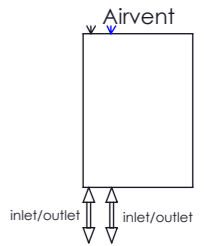

Vera 518x9 CCK-HE400

REVISIONS				
ZONE	REV.	DESCRIPTION	DATE	APPROVED
	00	AÇIKLAMA	01.01.2011	ONAYLAYAN
	01	Kollektör pul çıkarma yapıldı	8.03.2021	S.KOMAN

Fitting Position:

Installation Accesories:

Vertical Mount
All Dimension are in mm
Max.Working Pressure = 10 Bar
Max.Working Temperature=95° C
Inlet / Outlet : 1/2" BSP
Fuel: H