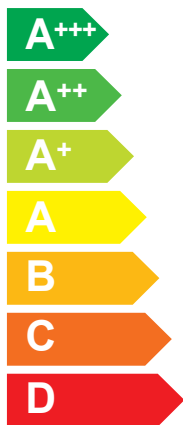

ENERG

енергия · ενεργεια

3301861

ARISTON

NIMBUS COMPACT 80 M-T 2Z NET R32

A++

A+

Two icons showing sound power levels: a speaker inside a house icon labeled **42 dB**, and a speaker outside a house icon labeled **57 dB**. To the right is a map of Europe with three shaded regions: dark blue (11 kW), medium blue (08 kW), and light blue (04 kW).