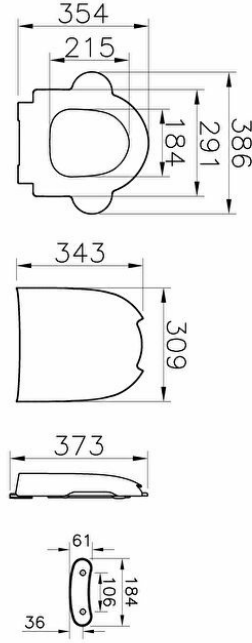

Collection: Sento Kids

Technical specifications

Colour	Green Yellow Orange
Height	67
Width	386
Depth	354
Designer	VitrA Design Team
Guarantee	2
Hinge Material	Metal

Hinge Type	Eccentric
Installation Detail (TMM KAPAK)	Top fixing
Packaged Product Sizes (WxDxH)	392X377X69
Soft close	Yes
Thickness	Standard
Quick Release	No
Awards	Good Design
Body Material	DP-Duroplast

Design Shape Washbasin	Round
Design Shape	Round
Hinge Color	Orange
Special Solutions	Children
WC Seat Wrap Type	Wrap-over

2A technical drawing

**Technical specifications**

Colour: Green Yellow Orange **Height:** 67 **Width:** 386 **Depth:** 354 **Designer:** VitrA Design Team **Guarantee:** 2 **Hinge Material:** Metal
Hinge Type: Eccentric **Installation Detail (TMM KAPAK):** Top fixing **Packaged Product Sizes (WxDxH):** 392X377X69 **Soft close:**
Yes **Thickness:** Standard **Quick Release:** No **Awards:** Good Design **Body Material:** DP-Duroplast **Design Shape Washbasin:** Round
Design Shape : Round **Hinge Color:** Orange **Special Solutions:** Children **WC Seat Wrap Type:** Wrap-over