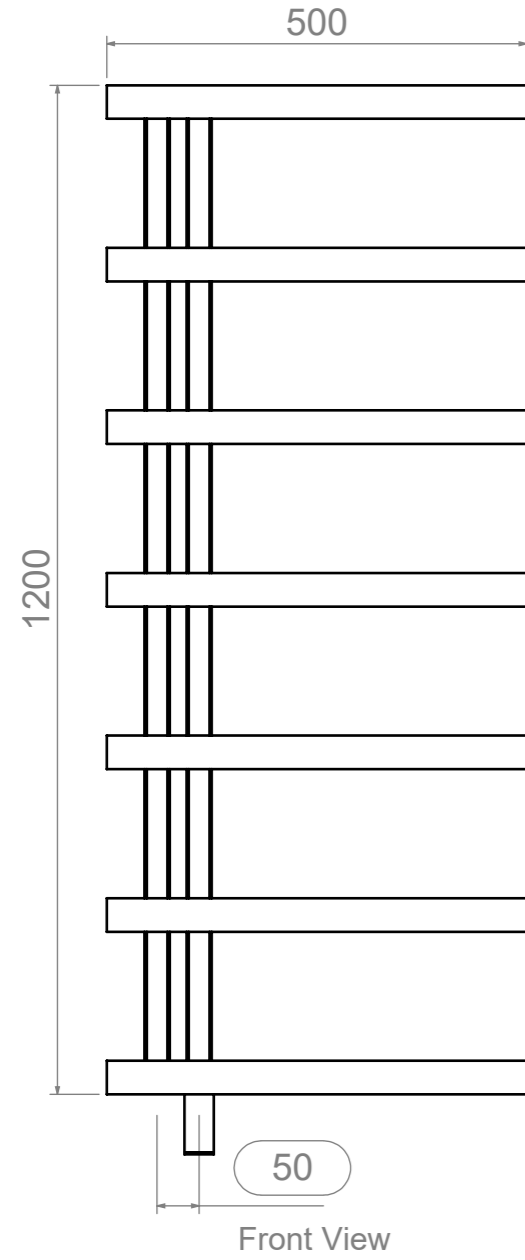

Stile 512-7 CCK-HE200

REVISIONS				
ZONE	REV.	DESCRIPTION	DATE	APPROVED
	00	AÇIKLAMA	01.01.2011	ONAYLAYAN
	01	kollektör 40x30mm'den kollektör 30x30mm oldu	2.03.2021	S.KOMAN

Installation Accessories:

Plumbing Position:

Vertical mount
 All Dimensions are in mm
 Max.Working Pressure: 10 Bar
 Max.Working Temperature: 95° C
 Inlet / Outlet : 1/2" BSP
 Fuel : E/H/D