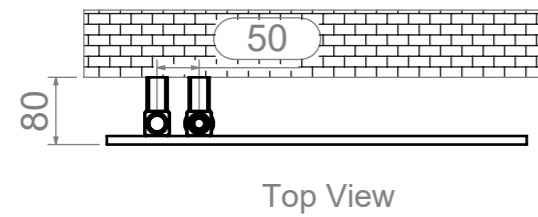

Stile 512-7 CCK-HE200

REVISIONS				
ZONE	REV.	DESCRIPTION	DATE	APPROVED
	00	AÇIKLAMA	01.01.2011	ONAYLAYAN
	01	kollektör 40x30mm'den kollektör 30x30mm oldu	2.03.2021	S.KOMAN

Installation Accessories:

Plumbing Position:

Vertical mount
 All Dimensions are in mm
 Max.Working Pressure: 10 Bar
 Max.Working Temperature: 95° C
 Inlet / Outlet : 1/2" BSP
 Fuel : E/H/D