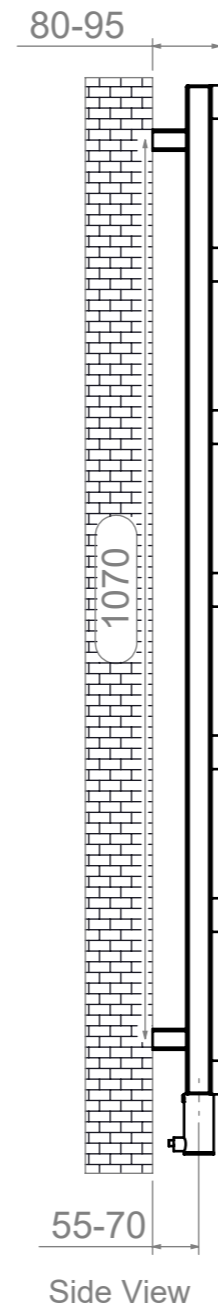

Stile 512-7 CCK-HE200

REVISIONS				
ZONE	REV.	DESCRIPTION	DATE	APPROVED
	00	AÇIKLAMA	01.01.2011	ONAYLAYAN
	01	kollektör 40x30mm'den kollektör 30x30mm oldu	2.03.2021	S.KOMAN

Installation Accessories:

Plumbing Position:

Vertical mount
 All Dimensions are in mm
 Max.Working Pressure: 10 Bar
 Max.Working Temperature: 95° C
 Inlet / Outlet : 1/2" BSP
 Fuel : E/H/D