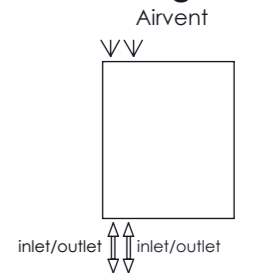

Stile 512-7 CCK-HE200

REVISIONS				
ZONE	REV.	DESCRIPTION	DATE	APPROVED
	00	AÇIKLAMA	01.01.2011	ONAYLAYAN
	01	kollektör 40x30mm'den kollektör 30x30mm oldu	2.03.2021	S.KOMAN

Installation Accessories:

Plumbing Position:

Vertical mount
 All Dimensions are in mm
 Max.Working Pressure: 10 Bar
 Max.Working Temperature: 95° C
 Inlet / Outlet : 1/2" BSP
 Fuel : E/H/D