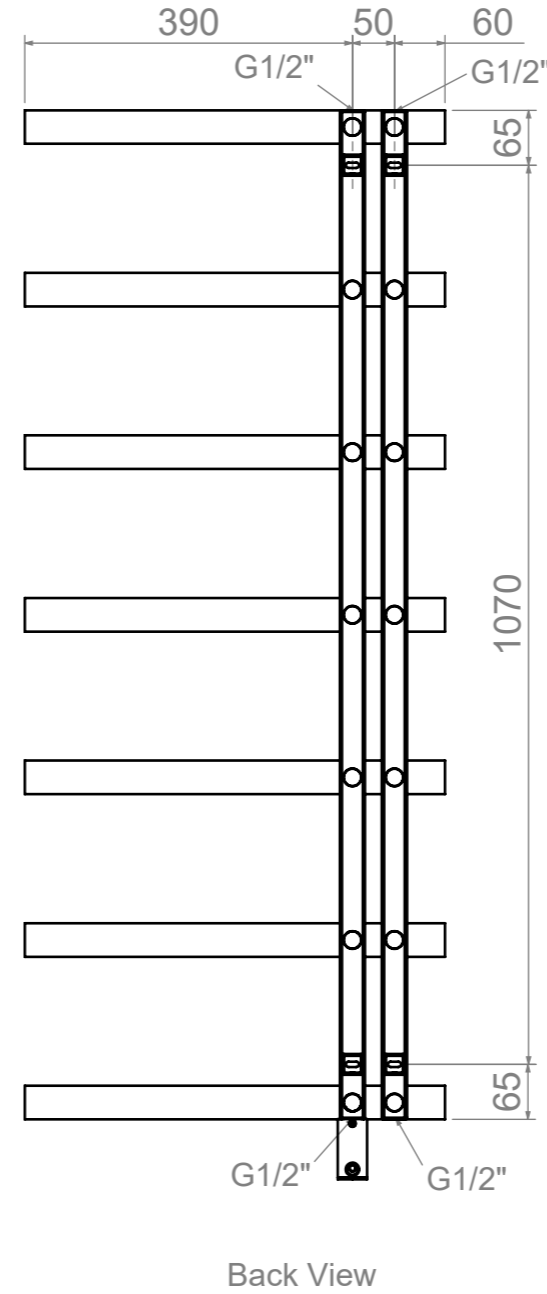

Stile 512-7 CCK-HE200

REVISIONS				
ZONE	REV.	DESCRIPTION	DATE	APPROVED
	00	AÇIKLAMA	01.01.2011	ONAYLAYAN
	01	kollektör 40x30mm'den kollektör 30x30mm oldu	2.03.2021	S.KOMAN

Installation Accessories:

Plumbing Position:

Vertical mount
 All Dimensions are in mm
 Max.Working Pressure: 10 Bar
 Max.Working Temperature: 95° C
 Inlet / Outlet : 1/2" BSP
 Fuel : E/H/D