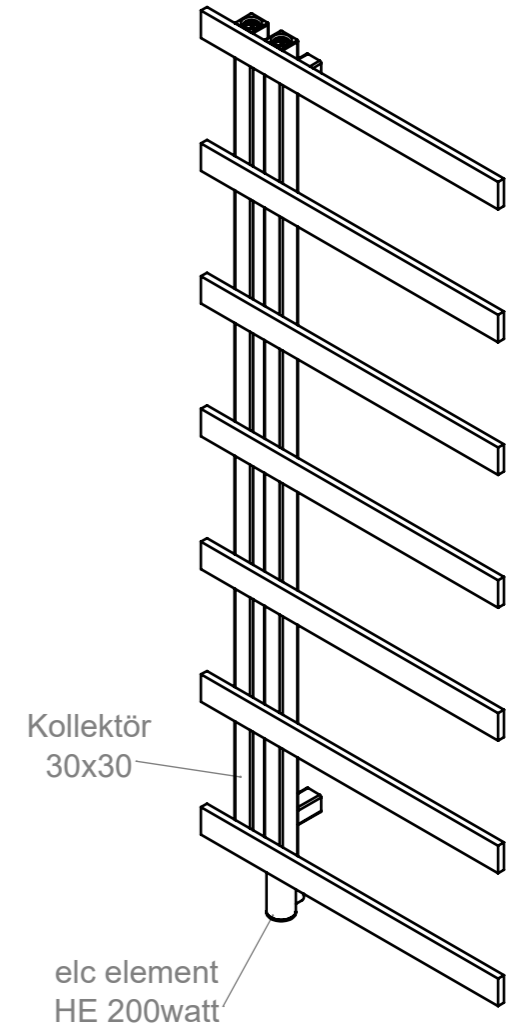

Stile 512-7 CCK-HE200

REVISIONS				
ZONE	REV.	DESCRIPTION	DATE	APPROVED
	00	AÇIKLAMA	01.01.2011	ONAYLAYAN
	01	kollektör 40x30mm'den kollektör 30x30mm oldu	2.03.2021	S.KOMAN

Installation Accessories:

Plumbing Position:

Vertical mount
 All Dimensions are in mm
 Max.Working Pressure: 10 Bar
 Max.Working Temperature: 95° C
 Inlet / Outlet : 1/2" BSP
 Fuel : E/H/D