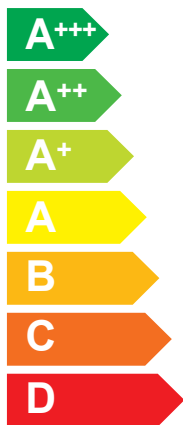

ENERG

енергия · ενεργεια

3301863

ARISTON

NIMBUS COMPACT 120 M 2Z NET R32

A++

A+

Two icons showing sound power levels: a speaker inside a house icon labeled **42 dB**, and a speaker outside a house icon labeled **58 dB**. To the right is a map of Europe with three shaded regions in dark blue, medium blue, and light blue, corresponding to the power levels in the legend.