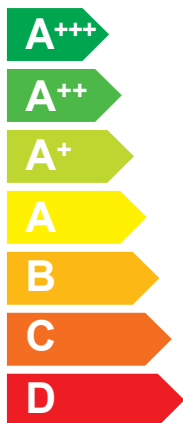

ENERG

енергия · ενεργεια

3301897

ARISTON

NIMBUS COMPACT 80 S-T 2ZNET R32

A++

A+

Two icons showing sound power levels: a speaker inside a house icon labeled **43 dB**, and a speaker outside a house icon labeled **56 dB**. To the right is a map of Europe with different regions shaded in three colors: dark blue, medium blue, and light blue.