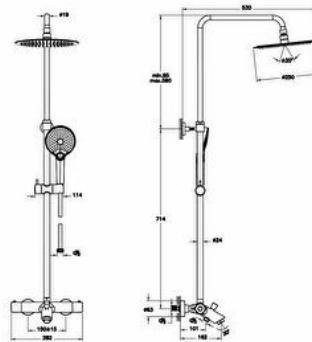

Name	Aquaheat Bliss 250 B
Collection	AquaHeat
Height (mm)	1620
Width (mm)	250
Depth (mm)	530
Brand	VitrA
Spout Length	338-162
Finish	Chrome
Certificate	ACS
Recommended Minimum Pressure	0.5-5 Bar(Recommended 1-3 Bar)
Cartridge	Thermostatic
Aerator	Standard
Water Label Class	Red (>13)
Color	Chrome
Guarantee	Other
Mounting type	Wall Mounted

Product code: A47209EXP

Description

All drawings contain the necessary measurements which are subject to standard tolerances.

For exact measurements, in particular for customized installation scenarios, it can only be taken from the finished ceramic product.