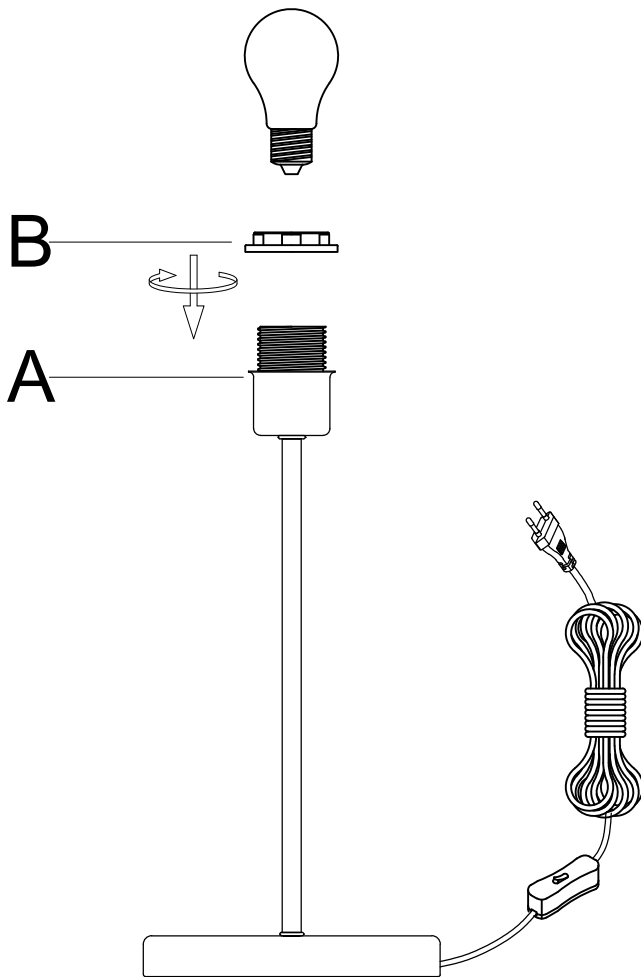

INSTRUCTION MANUAL

Kaso TL Brass
93708

Overall Sizes: