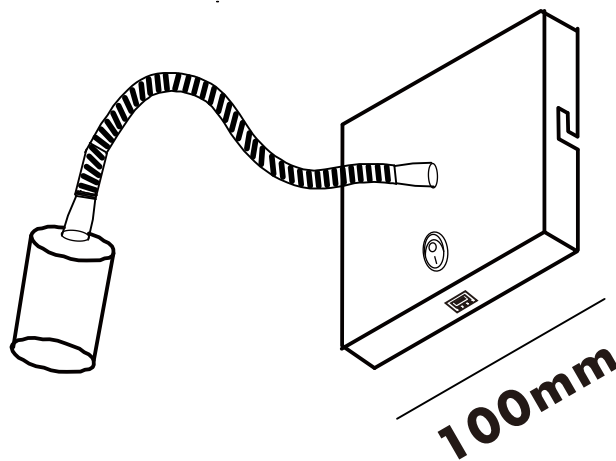

INSTRUCTION MANUAL

Flex WL GU10 USB

Overall size:

425mm

100mm

100mm

QAZQA

WWW.QAZQA.COM