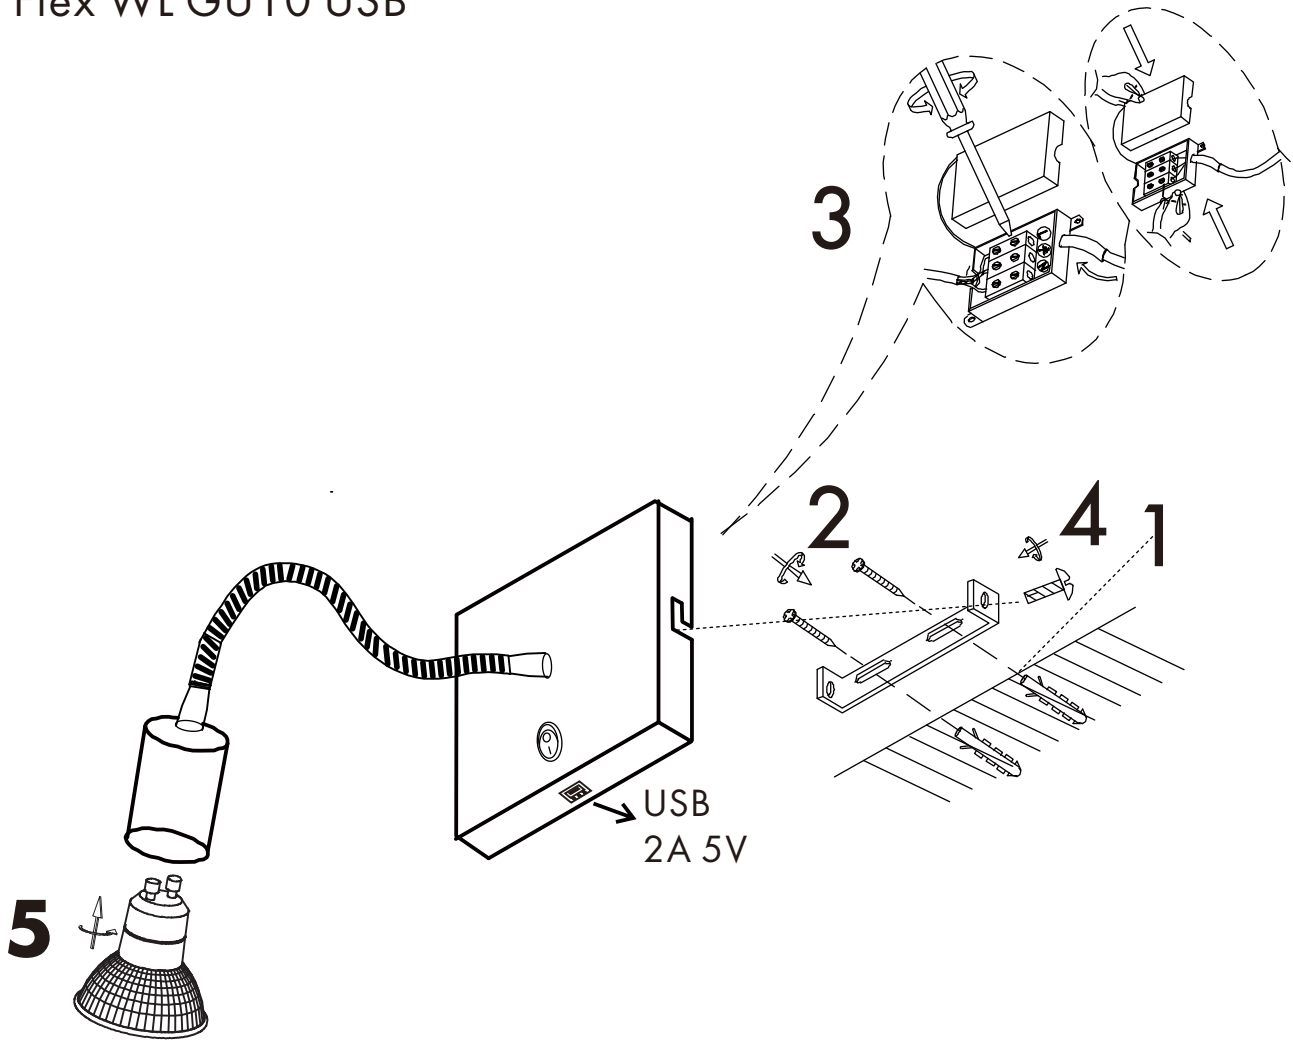

INSTRUCTION MANUAL

Flex WL GU10 USB

Overall size:

425mm

100mm

100mm

QAZQA

WWW.QAZQA.COM