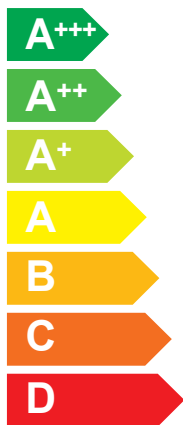

**ENERG**  
енергия · ενεργεια

3301895

ARISTON

NIMBUS COMPACT 80 S 2Z NET R32

**A++**

**A+**

Two icons showing sound power levels: a speaker icon with a house inside labeled **43 dB**, and a house icon with a speaker inside labeled **56 dB**. To the right is a map of Europe with different regions shaded in three colors: dark blue, medium blue, and light blue.