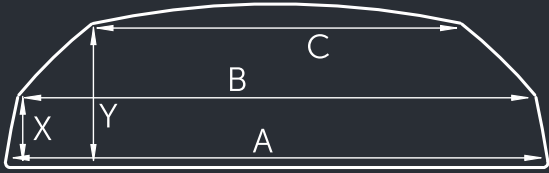

Ooni Karu 12 Dimensions

19.8" (505 mm)

13.7" (350 mm)

Shipping Box
weight 44lb (20kg)

29.1" (740 mm)

Oven door opening dimensions

X: 1.5" (40 mm) Y: 3.2" (82 mm)

A: 13" (344 mm) B: 12" (328 mm) C: 9.1" (233 mm)