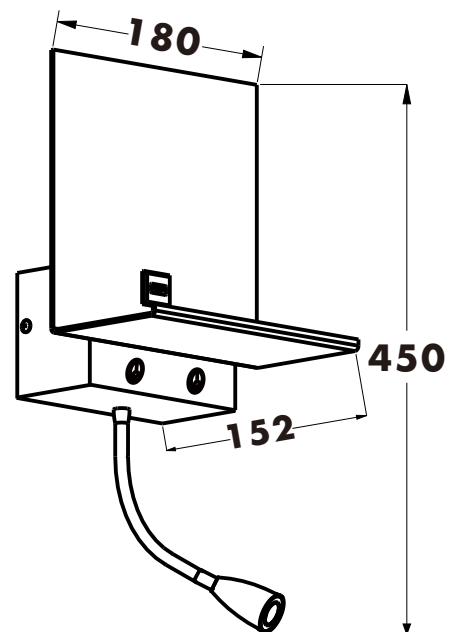

## Flero WL USB

Overall size:

This item contains unchangeable LED

100	LM
1	W
2700	K
>70	CRI
30000	H
10000	ON/OFF