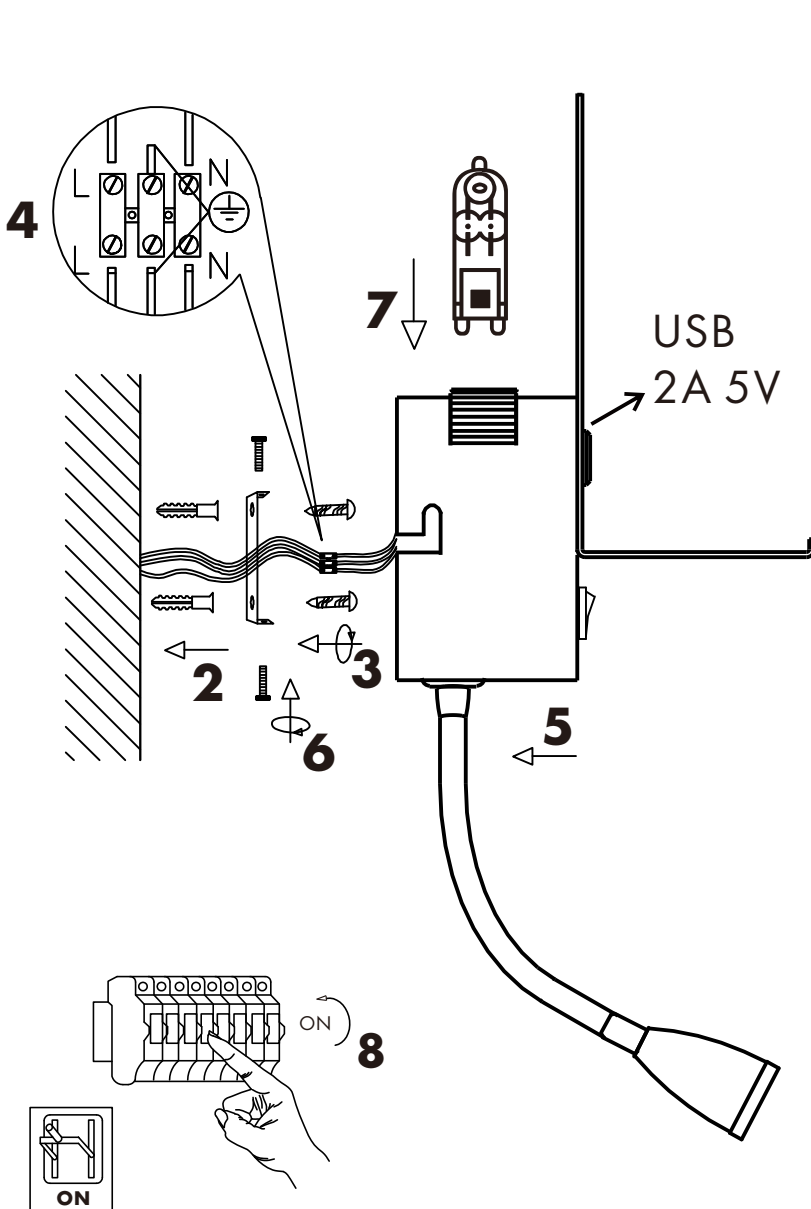

## Flero WL USB

Overall size:

This item contains unchangeable LED

100	LM
1	W
2700	K
>70	CRI
30000	H
10000	ON/OFF