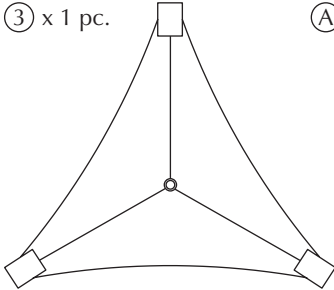

HANG OUT

coffee table | user guide

UIMAGE

Chillida

sculpture by Chillida

Galerie
Maeght

100 Avenue de la République
75011 Paris

ASSEMBLY GUIDE

③ x 1 pc.

Ⓐ x 12 pcs.

Ⓑ x 3 pcs.

Ⓒ x 1 pc.

② x 3 pcs.

① x 1 pc.

Find assembly videos by using the QR code
or by going online at our website umage.com/instructions

FOLLOW US ON SOCIAL MEDIA