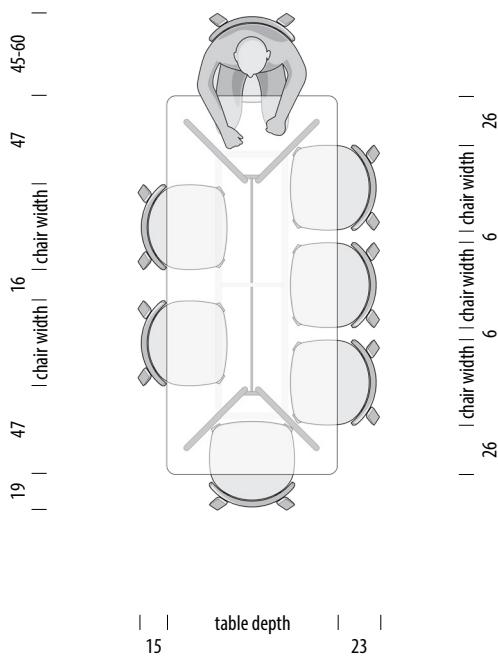

Tink table 200 x 90
Item no: 03D / 0A1

Size (cm)
W: 200 D: 90 H: 75

deepest chair fit
6 chairs

↔

max. seating places
8 chairs