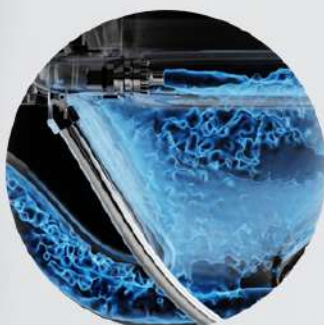

NO MORE WATER PRESSURE PROBLEMS

NO WATER TANK
Pulse Valve Flush

Strong cleaning and flushing

SMART FLAGSHIP

PRODUCT PARAMETERS

Unit: mm

SEAT INSIDE DIMENSION

CERAMIC INSIDE DIMENSION