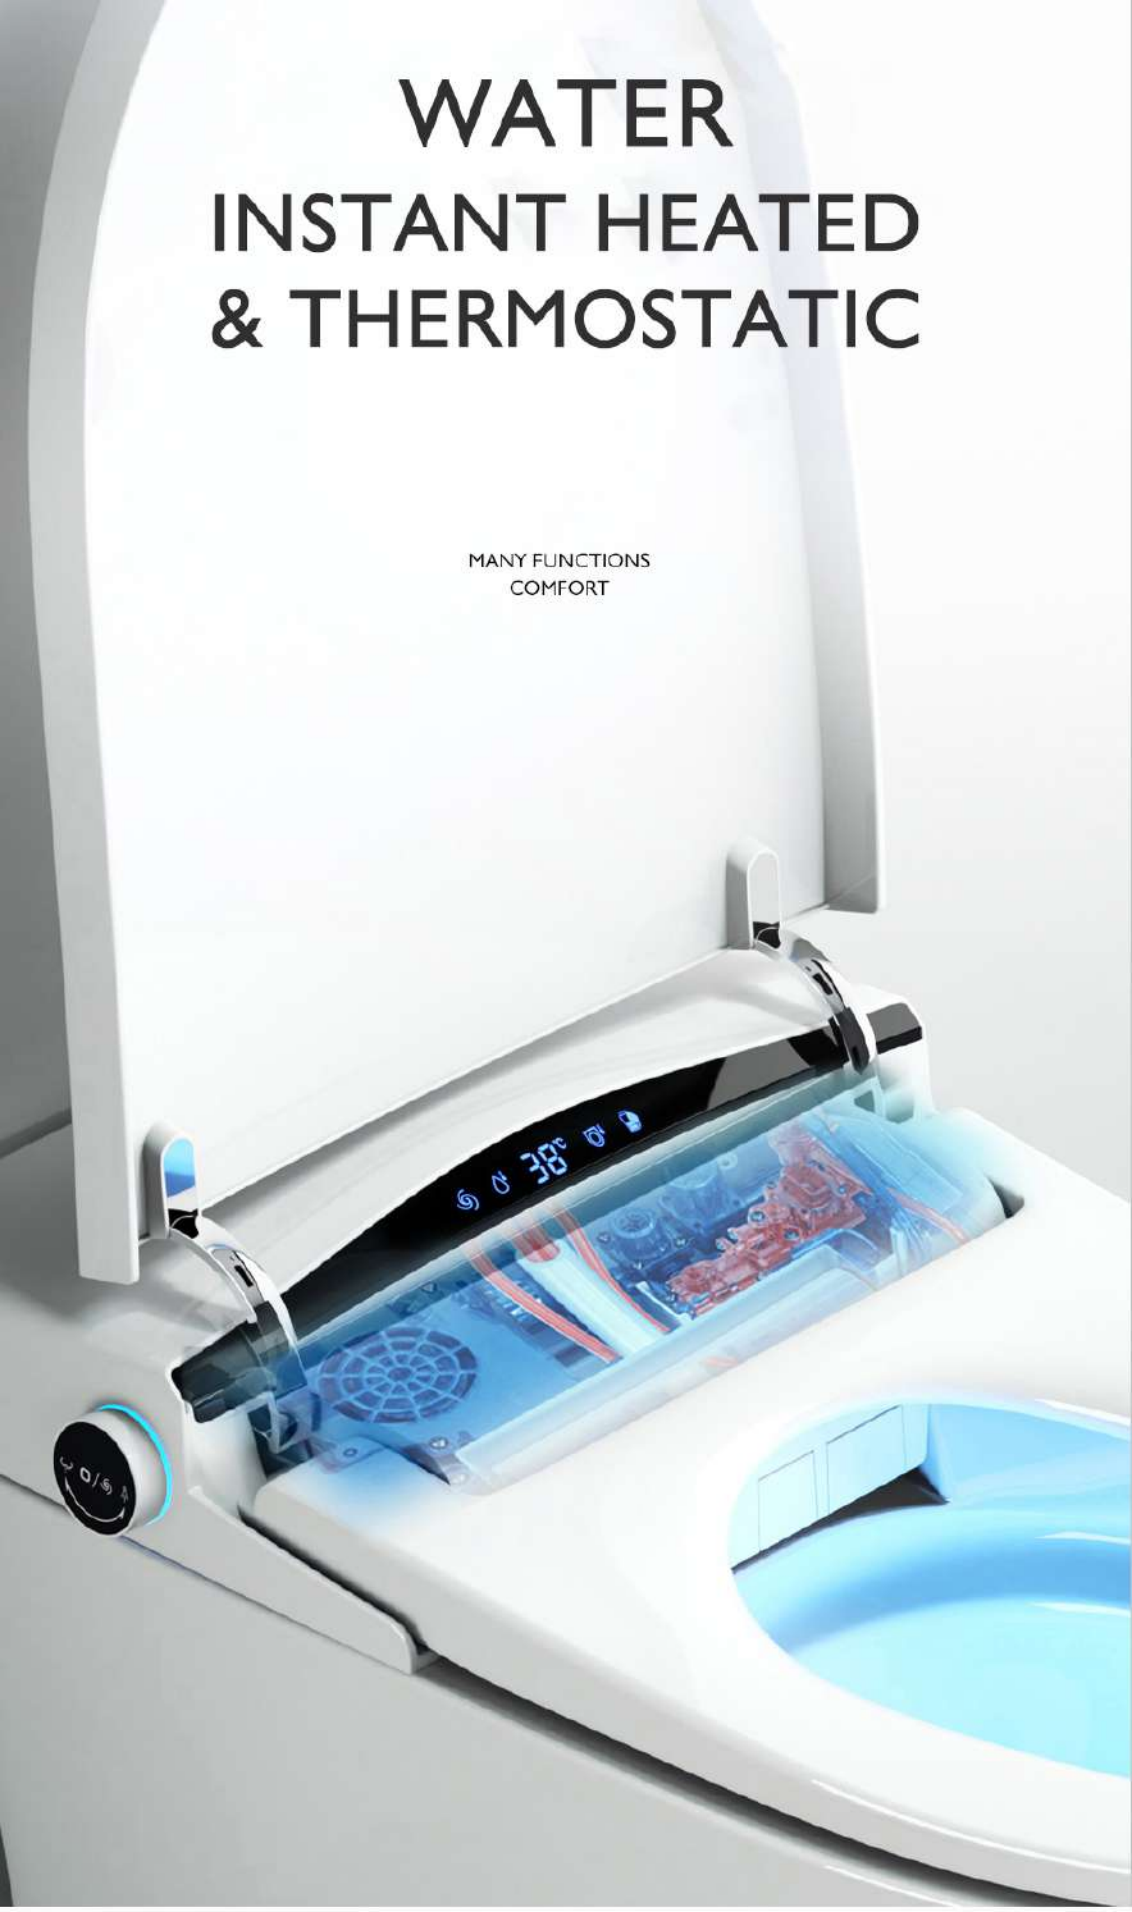

Flush Way

Super spiral type

Trap Distance

S-Trap 300/400mm

FOOT SENSOR FLUSH

EASIER FOR MEN TO FREE THEIR HANDS

MANY FUNCTIONS
COMFORT

Male Urination State Foot Sensor Flush

LED LCD SCREEN DISPLAY

MANY FUNCTIONS
COMFORT

3-FUNCTION ROTARY KNOB

CLEANING-DRYING-FLUSHING ONE KEY OPERATION

MANY FUNCTIONS
COMFORT

WATER INSTANT HEATED & THERMOSTATIC

MANY FUNCTIONS
COMFORT

COMFORTABLE WASH

MANY FUNCTIONS
COMFORT

SELF-CLEANING NOZZLE

FEMALE WASH

REAR WASH

MOVEABLE WASH

WARM AIR DRYER

MANY FUNCTIONS
COMFORT

SEAT CONSTANT TEMPERATURE

SEAT TEMPERATURE
PREVENTION

AIR-DRYING
TEMPERATURE
PREVENTION

FLAMEPROOF
PROTECTION

LED NIGHT LIGHT

MANY FUNCTIONS
COMFORT

38°

A top-down view of a modern, dark-colored smart toilet. The toilet seat is up, and the bowl is illuminated with a bright blue LED light. Above the bowl, a digital display shows the temperature '38°' and several small icons. The overall scene is dimly lit, emphasizing the blue glow from the toilet.