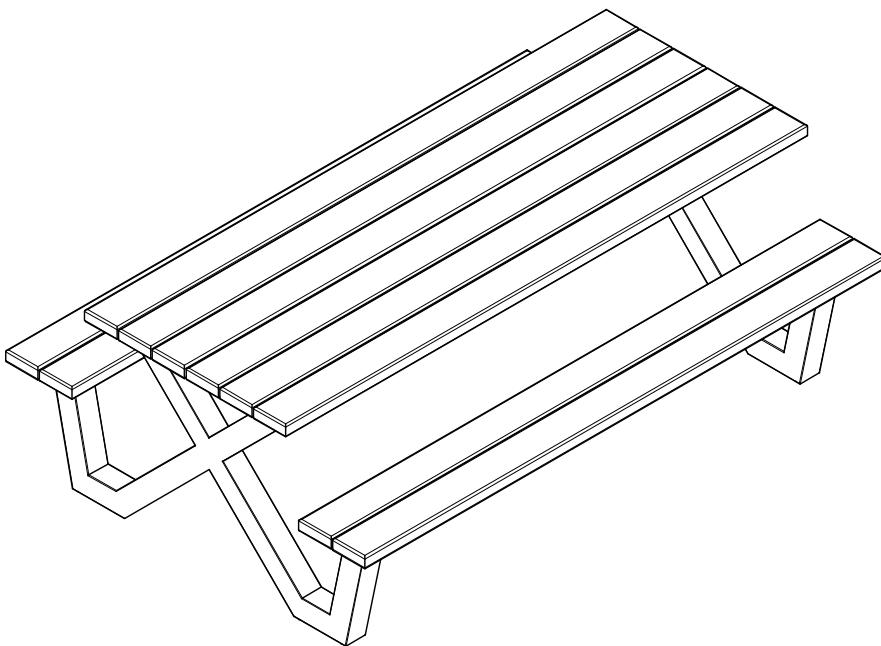

# TABLO OUTDOOR X-POOT PICKNICK

X-FUSE - X-PIETEMENT - X-LEG

20	M8x40	TL000150 
20		TL000307 
1		TL000207 

1

	TL000307  20x	TL000207  1x	TL000150  20x
---	---	---	--

2