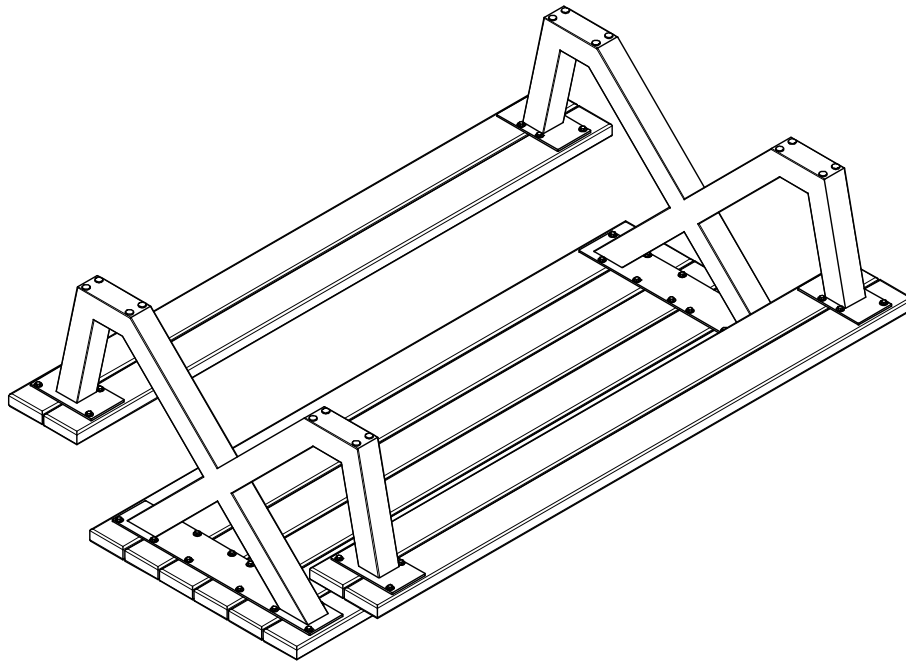

# TABLO OUTDOOR X-POOT PICKNICK

X-FUSE - X-PIETEMENT - X-LEG

20	M8x40	TL000150 
20		TL000307 
1		TL000207 

1

	TL000307  20x	TL000207  1x	TL000150  20x
---	---	---	--

2