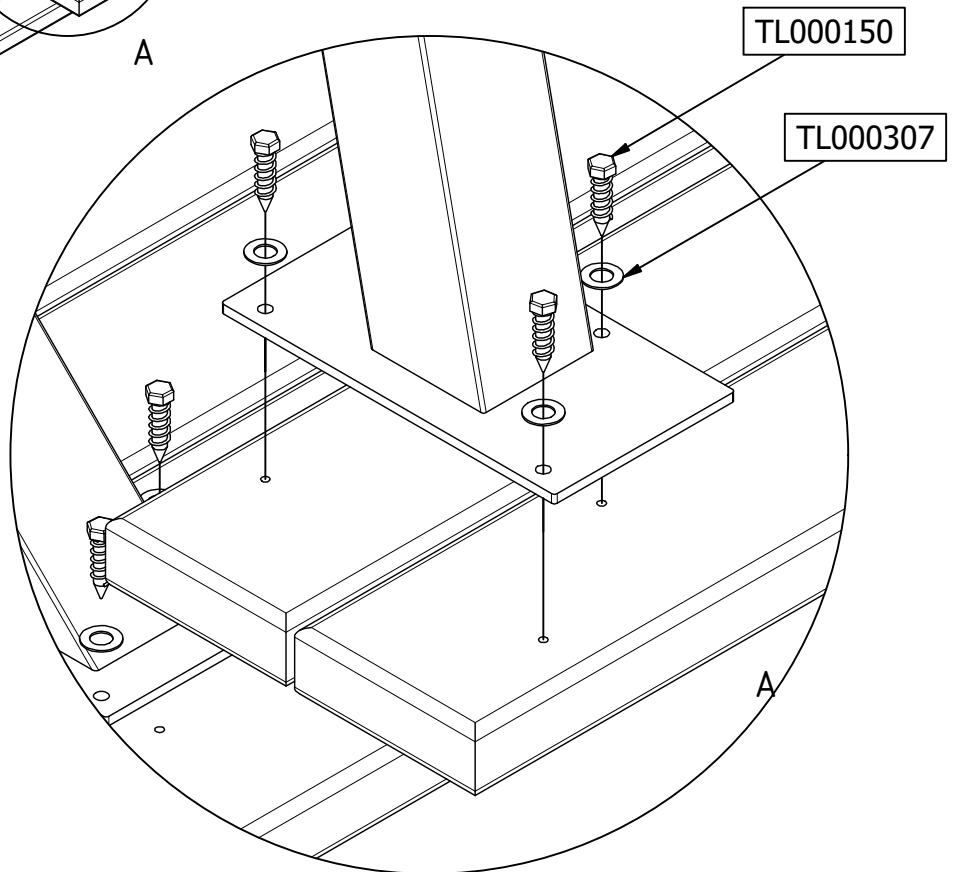

# TABLO OUTDOOR X-POOT PICKNICK

X-FUSE - X-PIETEMENT - X-LEG

20	M8x40	TL000150 
20		TL000307 
1		TL000207 

1

	TL000307  20x	TL000207  1x	TL000150  20x
---	---	---	--

2