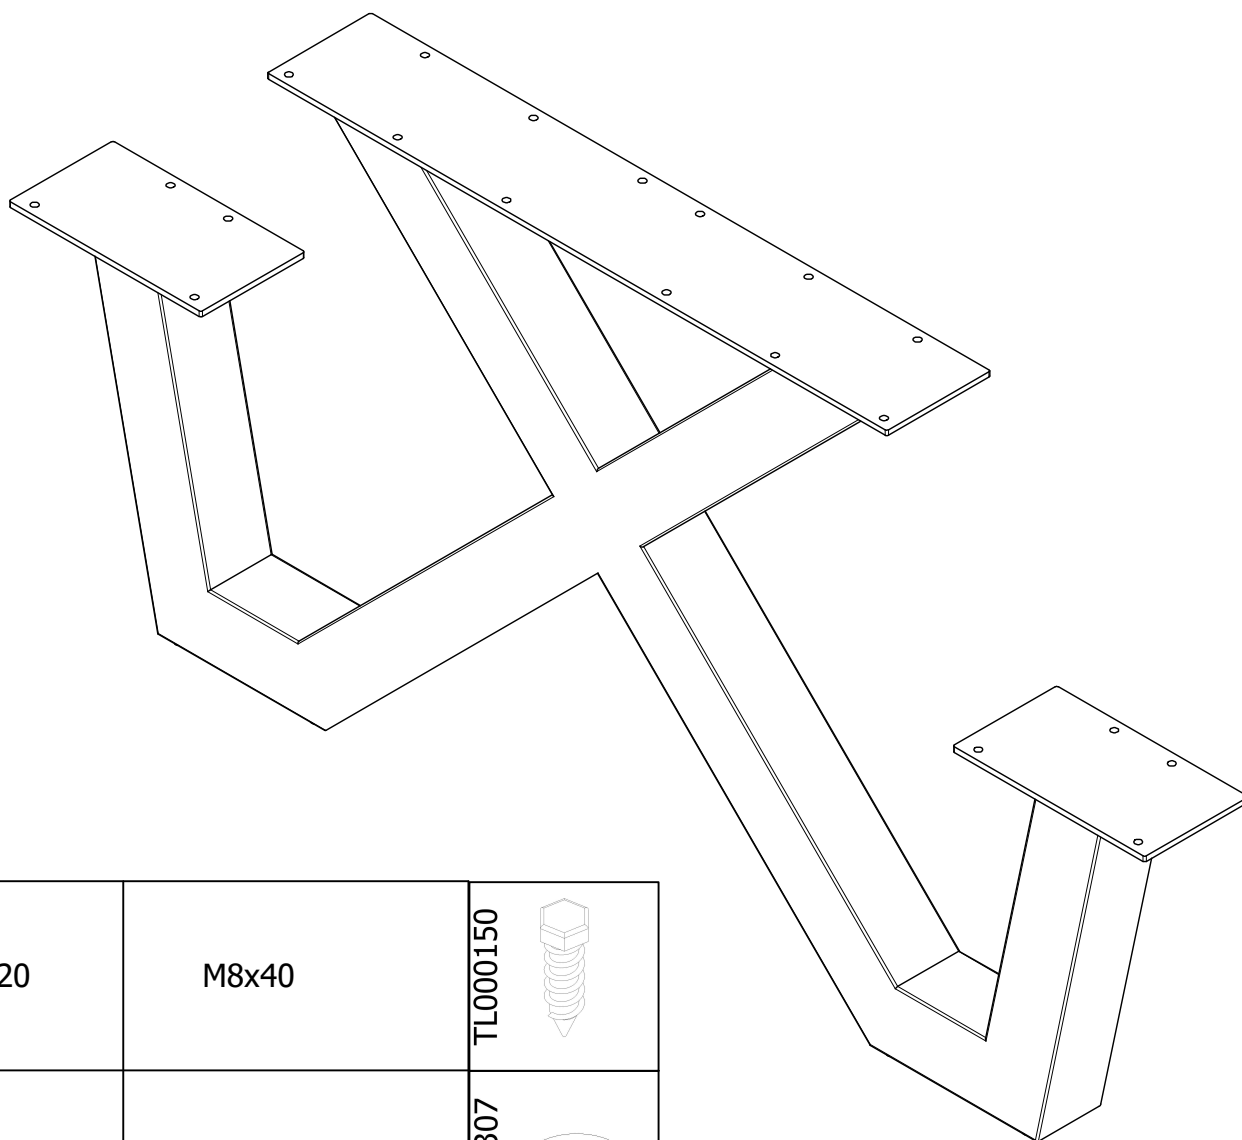

# TABLO OUTDOOR X-POOT PICKNICK

X-FUSE - X-PIETEMENT - X-LEG

20	M8x40	TL000150 
20		TL000307 
1		TL000207 

1

	TL000307  20x	TL000207  1x	TL000150  20x
---	---	---	--

2