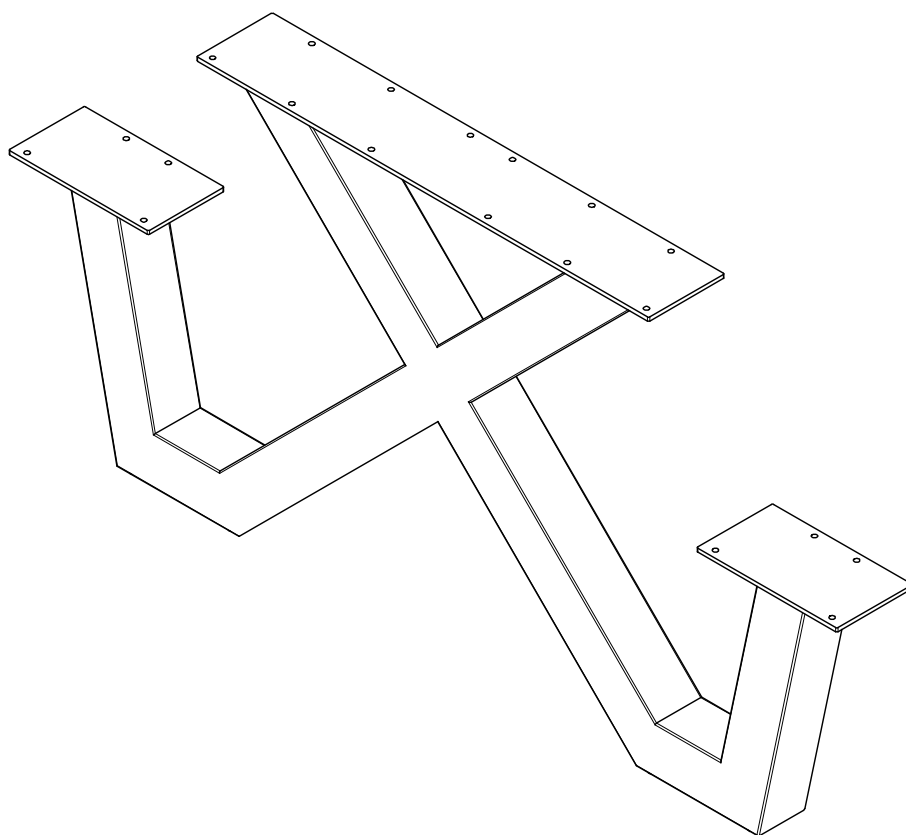

# TABLO OUTDOOR X-POOT PICKNICK

X-FUSE - X-PIETEMENT - X-LEG

20	M8x40	TL000150 
20		TL000307 
1		TL000207 

1

	TL000307  20x	TL000207  1x	TL000150  20x
---	---	---	--

2