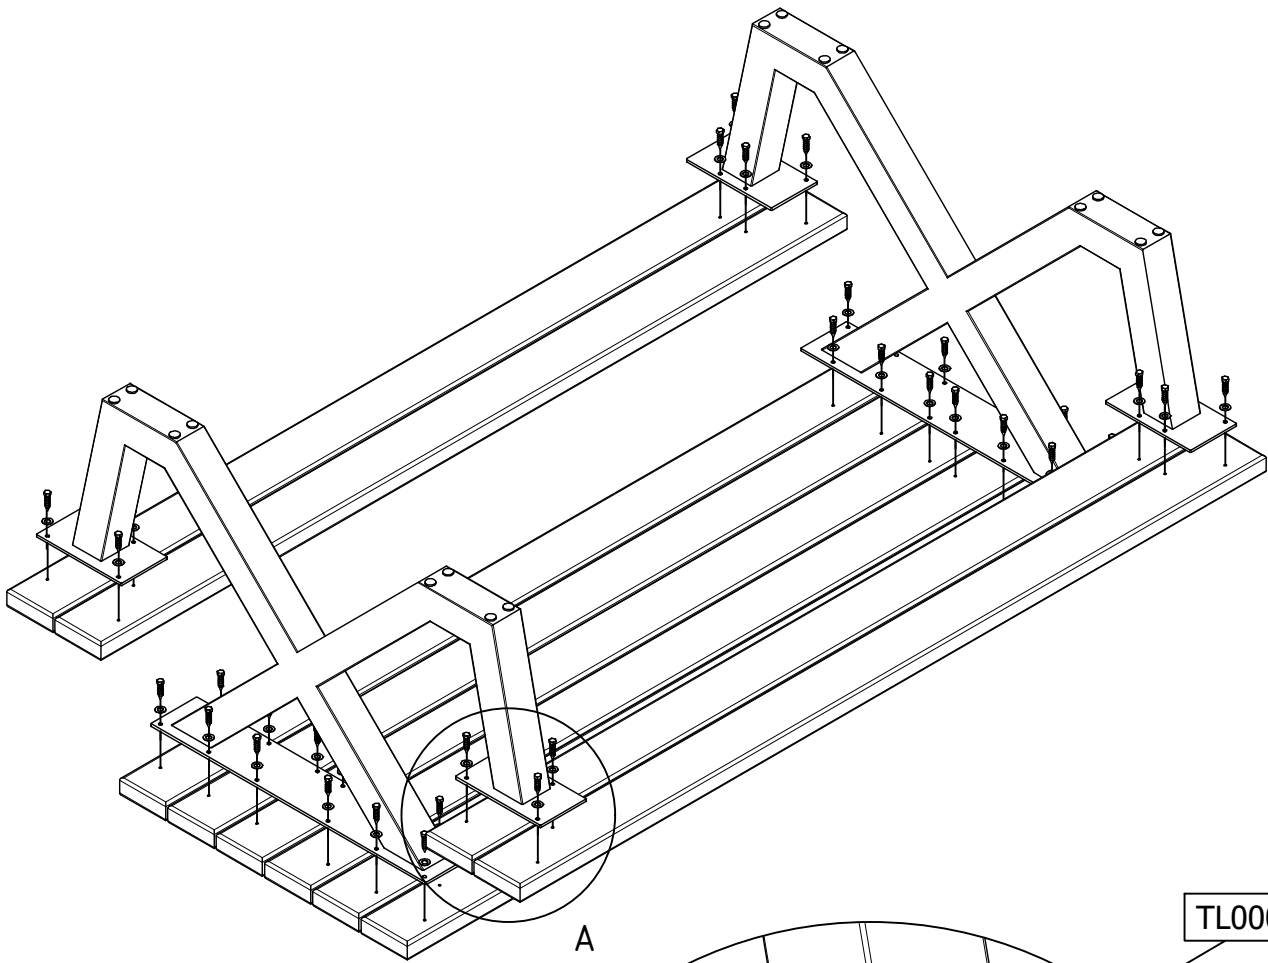

# TABLO OUTDOOR X-POOT PICKNICK

X-FUSE - X-PIETEMENT - X-LEG

20	M8x40	TL000150 
20		TL000307 
1		TL000207 

1

	TL000307  20x	TL000207  1x	TL000150  20x
---	---	---	--

2