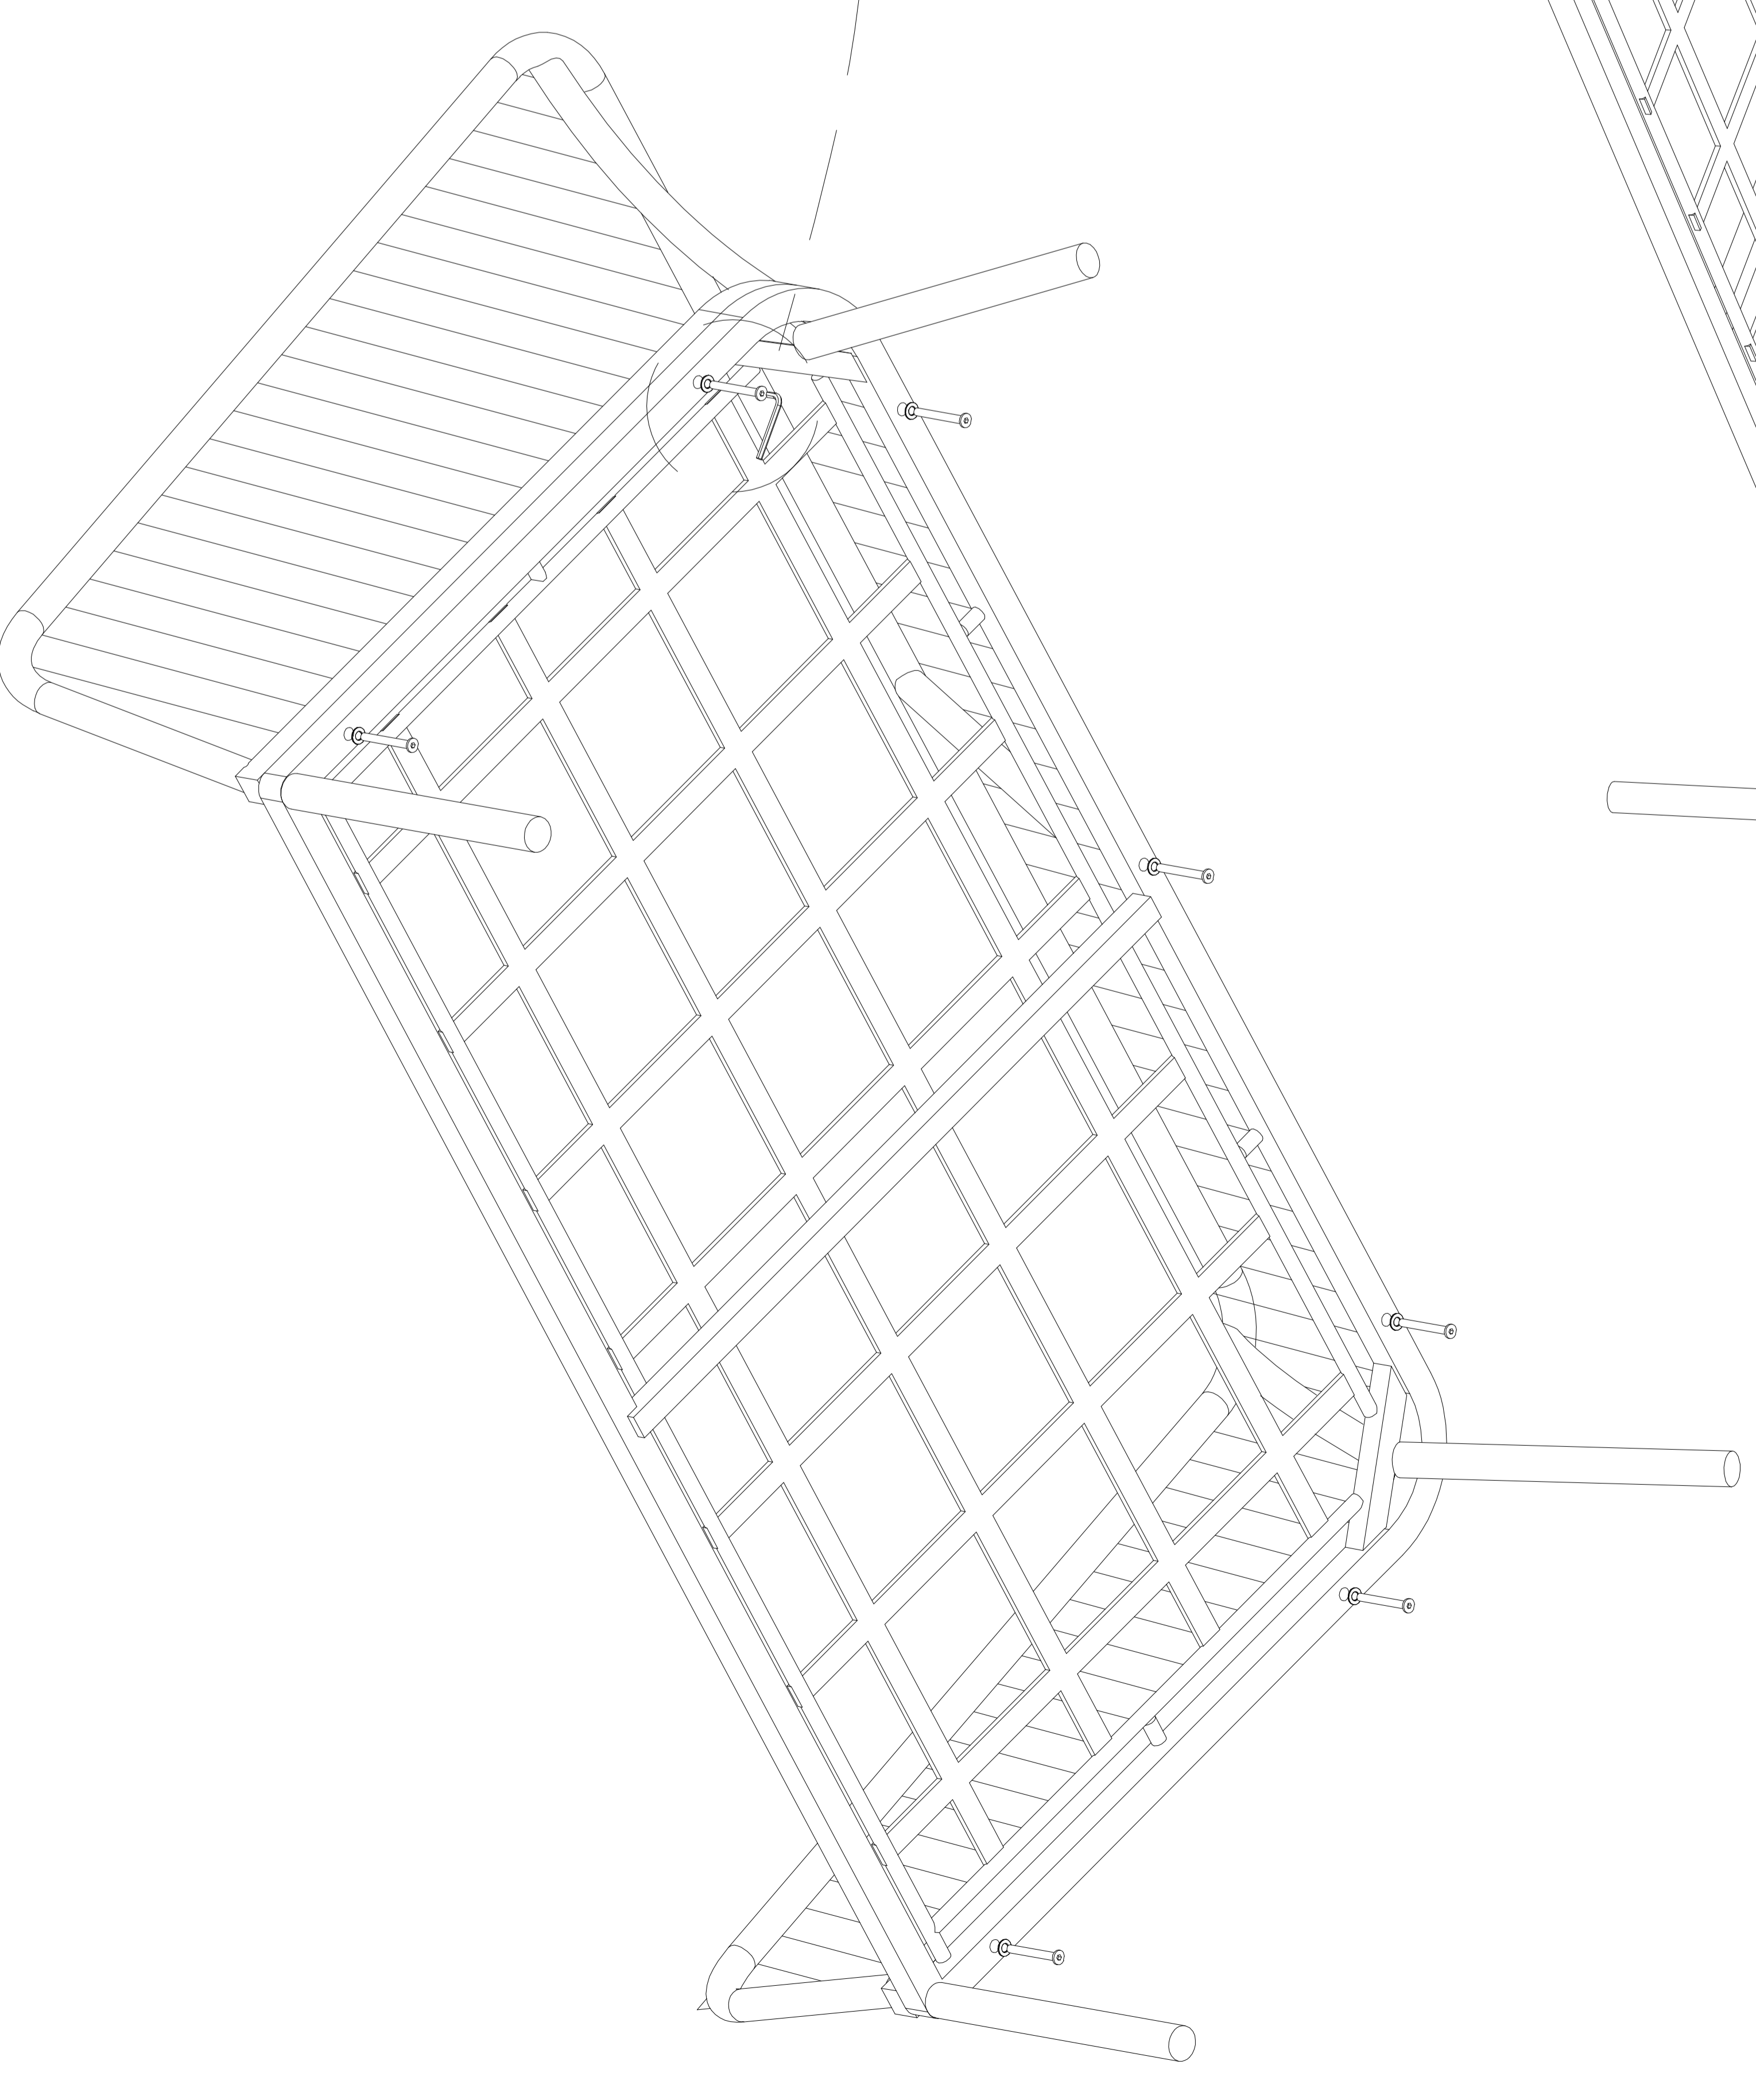

ASSEMBLY INSTRUCTION

ASSEMBLY INSTRUCTION

(1) = 1 Bench top

(2) = 1 Seater

(3) = 1 Spanner

(4) = 19 Bulong

(6) = 12 Bulong

(5) = 31 Flat Washer

ASSEMBLY INSTRUCTION

(1) = 2 Chair top

(2) = 2 Seatler

(3) Spanner

(4) Bulong

(5) Flat Washer

ASSEMBLY INSTRUCTION

(1) = 1 Cement table

(2) = 4 Aluminium Leg

(3) Spanner

(6) Bulong

(5) Flat Washer