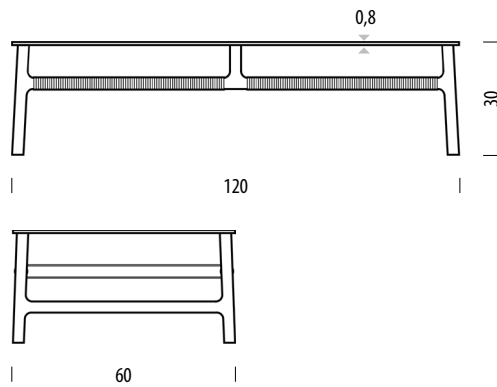

GAZZDA

Fawn coffee & side tables

Product sheet

design by
Salih Teskeredžić

Fawn coffee table 120 x 60

Base Solid oak, Dividers Cotton rope, Plate Glass

Version: 7-1-2022

Basic info

Design Salih Teskeredžić

Product size W: 120, D: 60, H: 30

Packaging W: 123, D: 63, H: 35

Volume 0,27 m³

Net weight 17,8 kg

Gross weight 22 kg

Item no. 08B

Assembled product

Plate	Thickness (cm)
	0,8