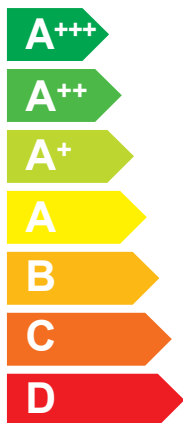

ENERG

енергия · ενεργεια

3301855

ARISTON

NIMBUS COMPACT 35 M 2Z NET R32

A++

A+

Two icons showing sound power levels. The top icon shows a speaker inside a house with the value **42 dB**. The bottom icon shows a speaker outside a house with the value **53 dB**.

A legend for energy consumption in kW, represented by three colored squares: dark blue for 07 kW, medium blue for 05 kW, and light blue for 02 kW.