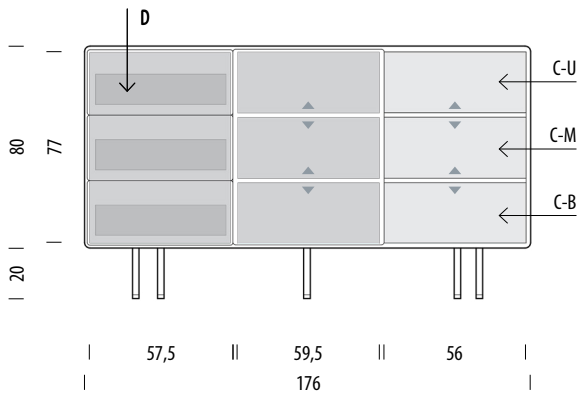

## Basic info

**Design** Mustafa Čohadžić

**Product size** W: 176, D: 45, H: 100

**Packaging** W: 179, D: 54, H: 86

**Volume** 0,83 m<sup>3</sup>

**Net weight** 89,5 kg

**Gross weight** 94 kg

## Item no. 19E

Assembly 15 min / 2 persons

| Internal storage | Width | Depth | Height |
|------------------|-------|-------|--------|
| D (each)         | 51,5  | 34,5  | 12     |
| C-U (each)       | 56    | 41    | 21-27  |
| C-M (each)       | 56    | 41    | 17-31  |
| C-B (each)       | 56    | 41    | 21-27  |

▲ Shelves indicated with triangle arrows are height-adjustable and removable.