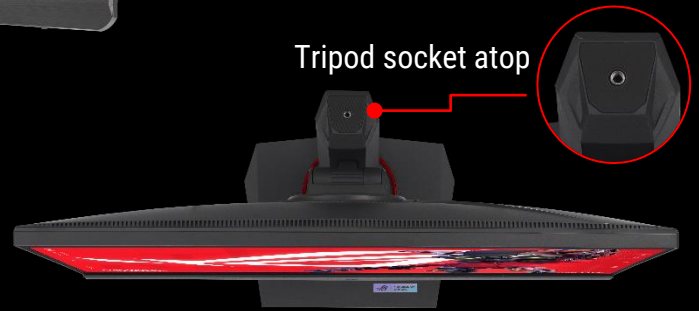

## XG279CNS USB-C gaming monitor

Smaller footprint with phone holder

Tripod socket atop