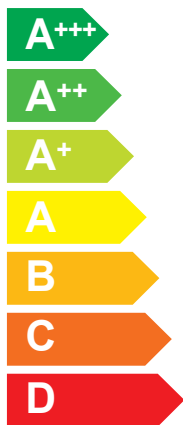

ENERG

енергия · ενεργεια

3301857

ARISTON

NIMBUS COMPACT 50 M 2Z NET R32

A++

A+

Two icons showing sound power levels. The top icon shows a speaker inside a house with the text "42 dB". The bottom icon shows a speaker outside a house with the text "55 dB".

Legend for energy consumption zones on the map of Europe:

- 08 kW (dark blue)
- 06 kW (medium blue)
- 03 kW (light blue)