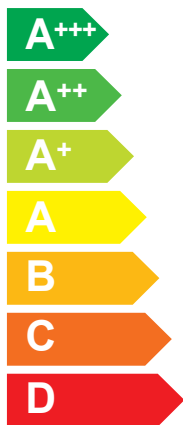

ENERG

енергия · ενεργεια

3301862

ARISTON

NIMBUS COMPACT 120 M NET R32

A++

A+

Two icons showing sound power levels. The top icon shows a speaker inside a house with the value 35 dB. The bottom icon shows a speaker outside a house with the value 58 dB.