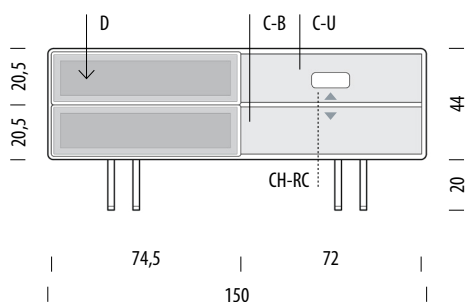

Version: 7-1-2022

Basic info

Design Mustafa Čohadžić

Product size W: 150, D: 45, H: 64

Packaging W: 153, D: 54, H: 50

Volume 0,41 m³

Net weight 48,5 kg

Gross weight 52,5 kg

Item no. 19C

Assembly 15 min / 2 persons

Internal storage	Width	Depth	Height
D	68	34,5	12
C-U	72	40	19/22,5
C-B	72	40	15/18,5
CH-RC	14		5

- ▲ Shelves indicated with triangle arrows are height-adjustable and removable.
- ▼