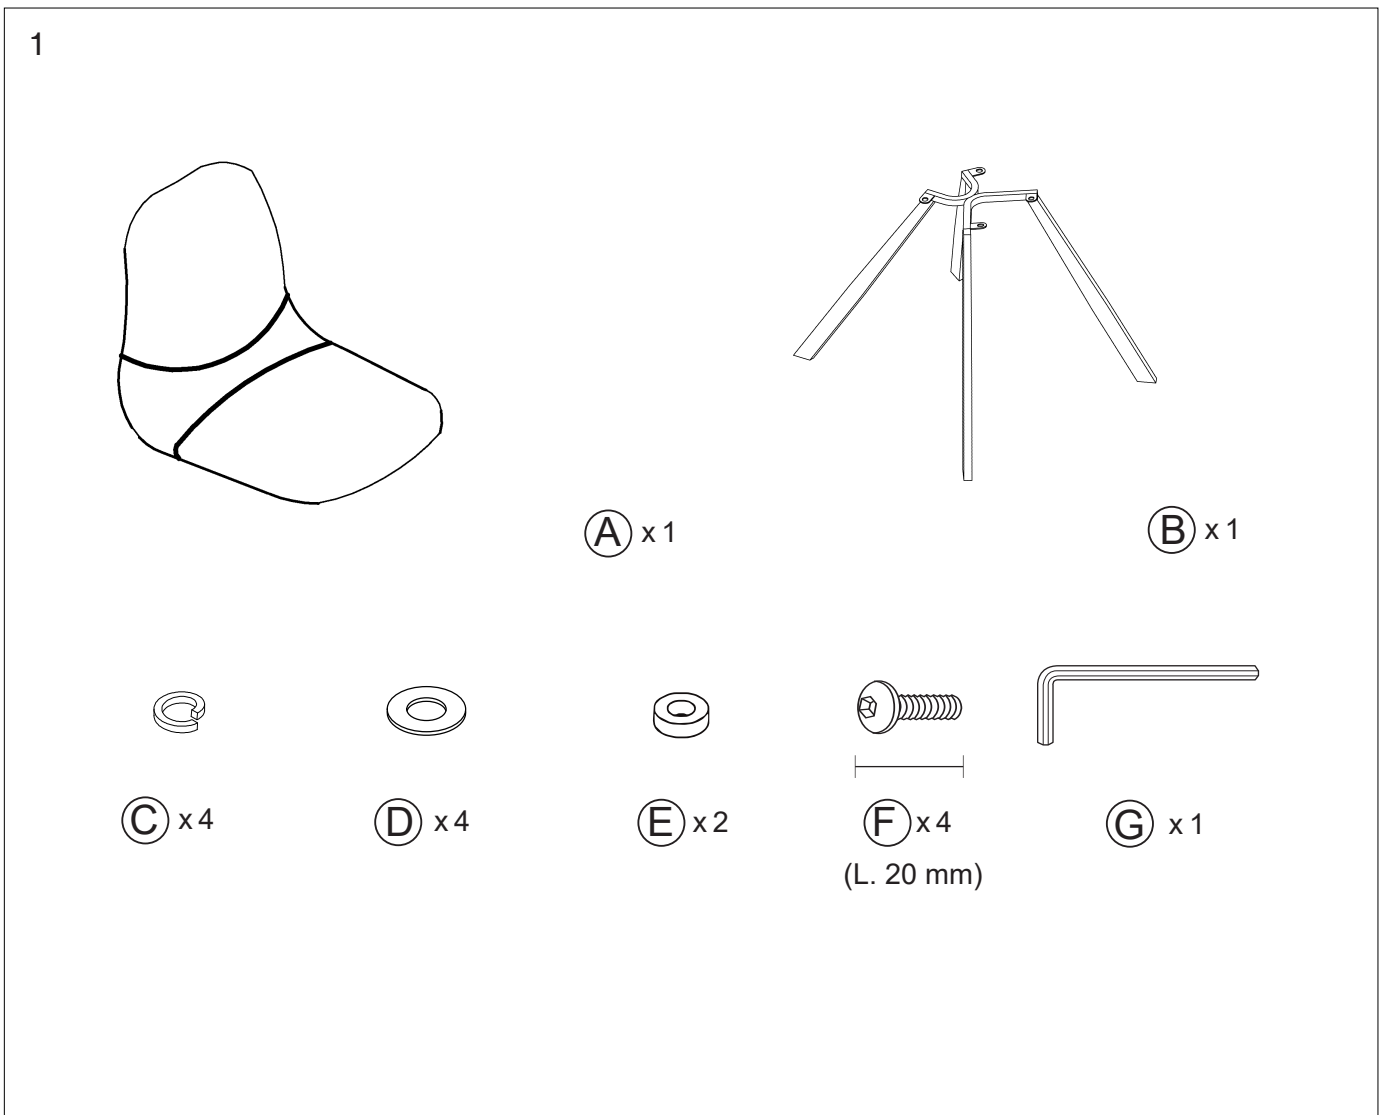

**DUTCH
BONE**

ASSEMBLY INSTRUCTIONS

Please read the instructions carefully for correct and safe assembly.

Name product
Article number

CHAIR FRANKY
1001927 1001928

**Thank you for
purchasing this
Dutchbone product.**

ASSEMBLY INSTRUCTIONS

Please read the instructions carefully for correct and safe assembly.

Name product
Article number

CHAIR FRANKY
1001927 1001928

**Thank you for
purchasing this
Dutchbone product.**

DUTCH BONE

ASSEMBLY INSTRUCTIONS

Please read the instructions carefully for correct and safe assembly.

Name product
Article number

CHAIR FRANKY
1001927 1001928

**Thank you for
purchasing this
Dutchbone product.**